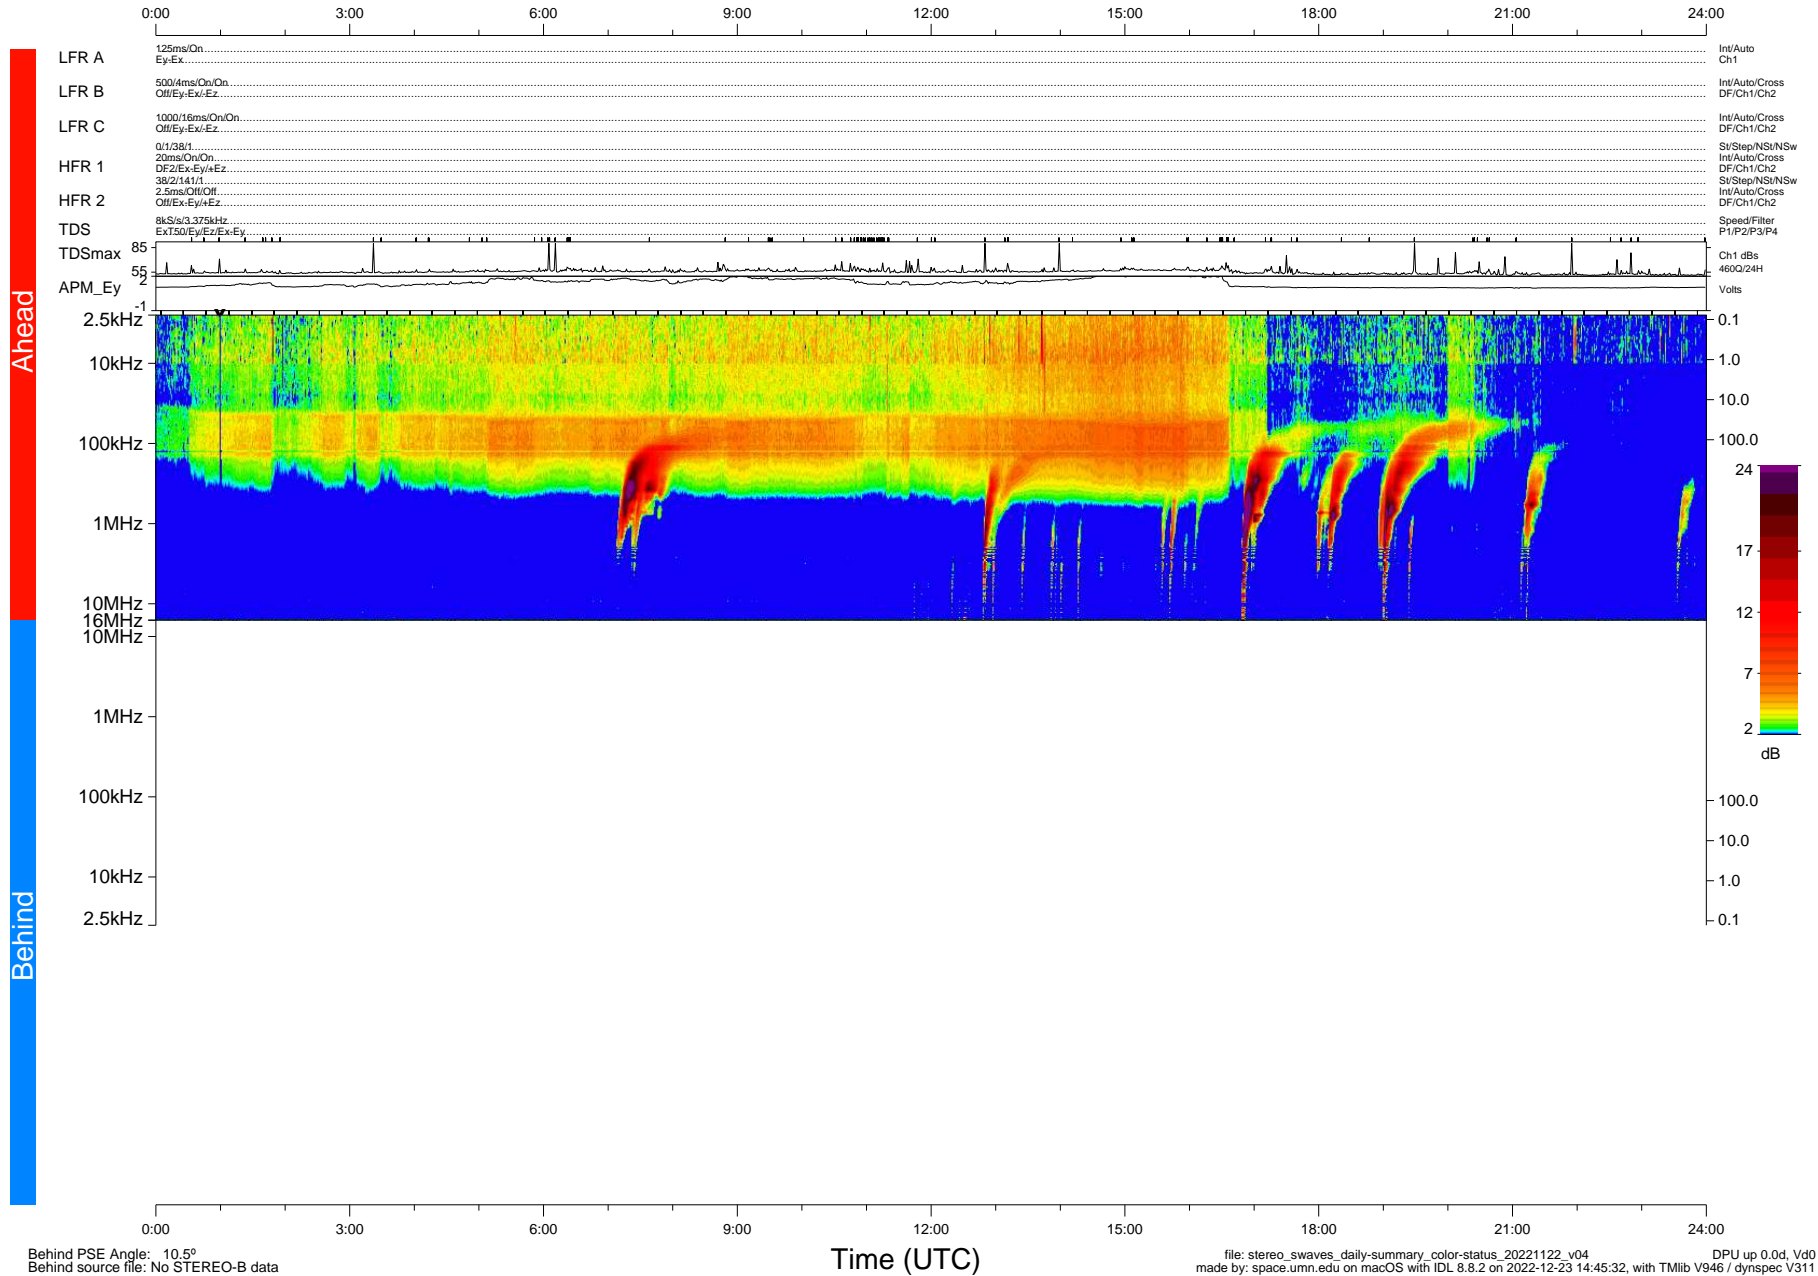

STEREO/WAVES Daily Summary - 22-Nov-2022 (DOY 326)

Ahead source file: swaves_ahead_2022_326_1_05.fin (Recovery: 100.0% HK, 120% Pkts)
Ahead PSE Angle: -14.8°

DPU up 33.4d, V412d40

Behind PSE Angle: 10.5°
Behind source file: No STEREO-B data