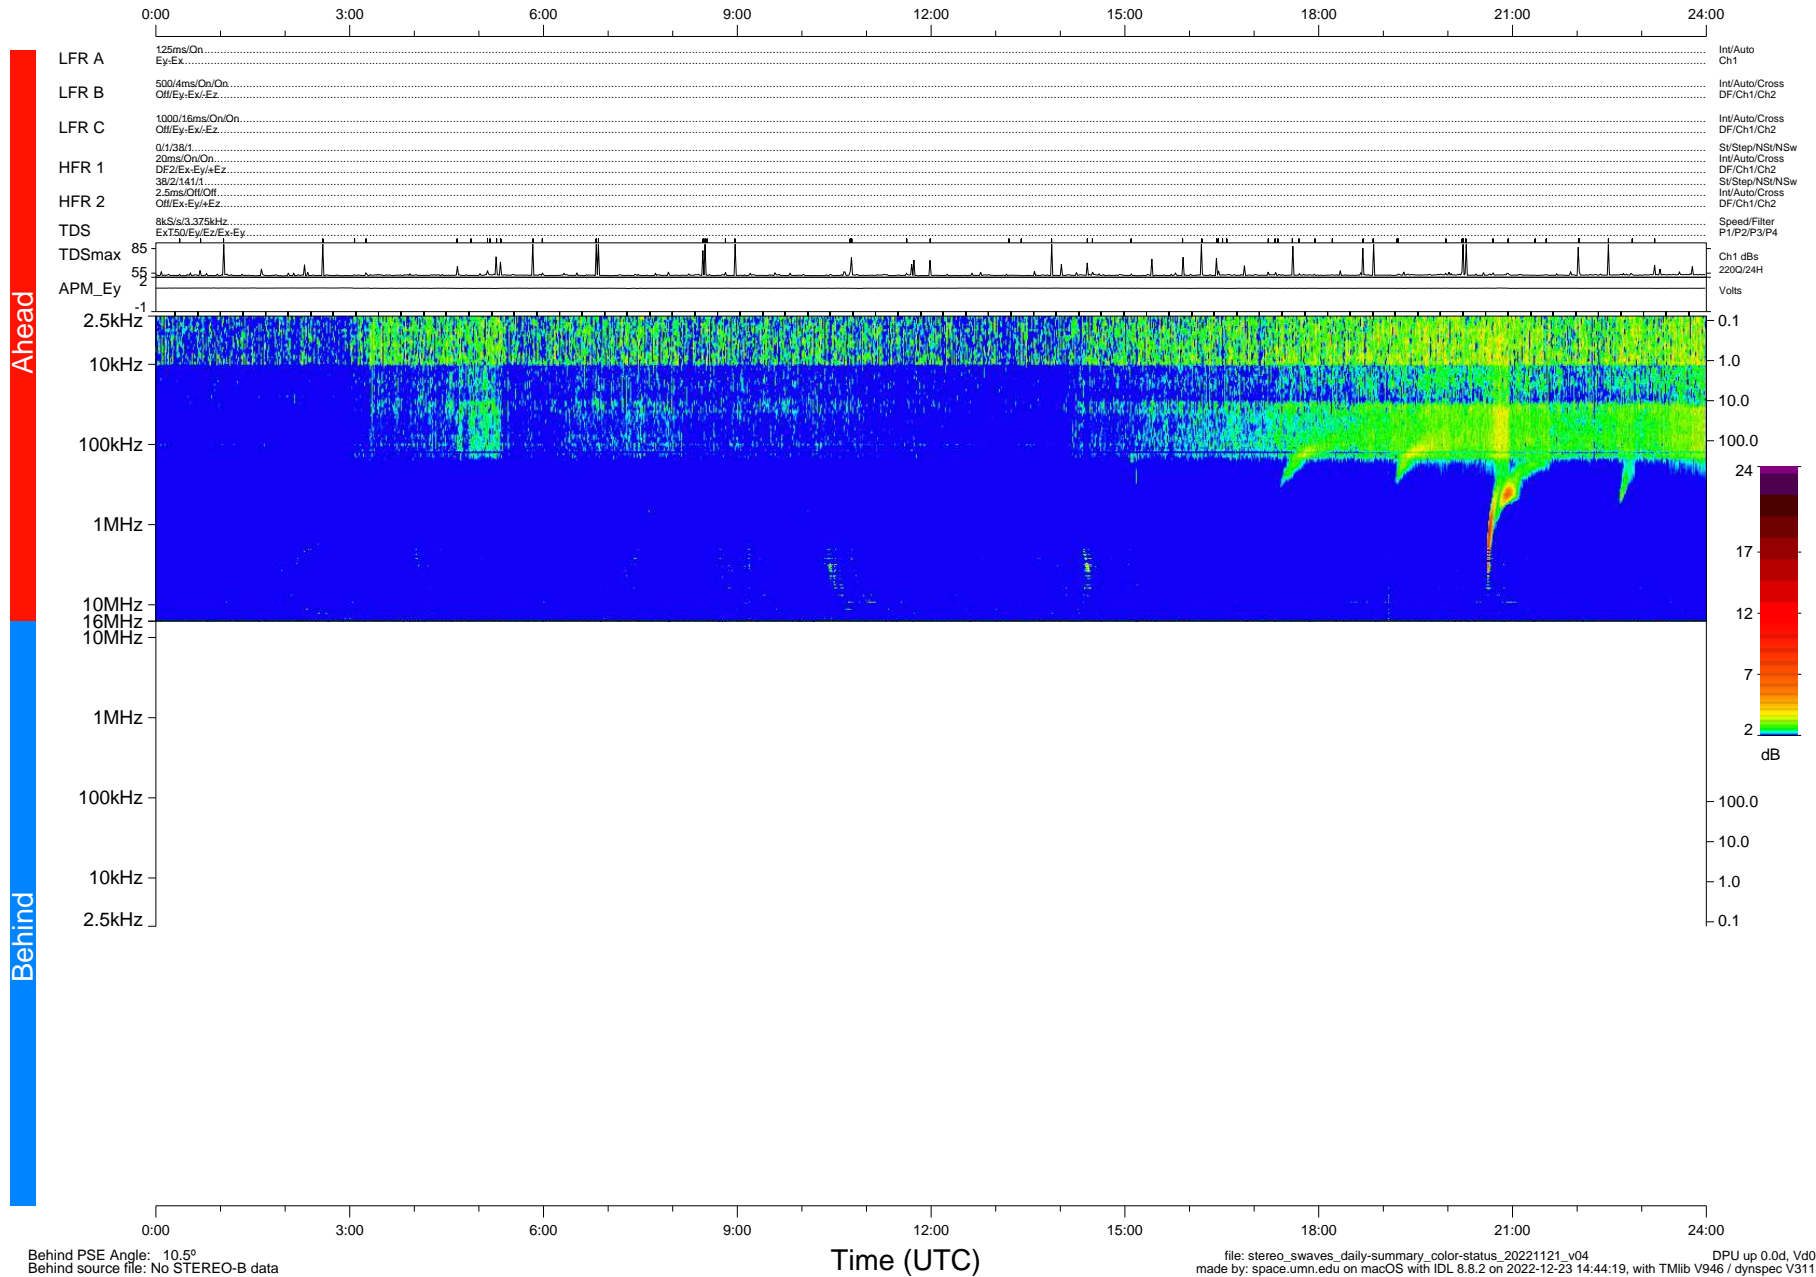

STEREO/WAVES Daily Summary - 21-Nov-2022 (DOY 325)

Ahead source file: swaves_ahead_2022_325_1_05.fin (Recovery: 100.0% HK, 84% Pkts)
Ahead PSE Angle: -14.9°

DPU up 32.4d, V412d40

Behind PSE Angle: 10.5°
Behind source file: No STEREO-B data