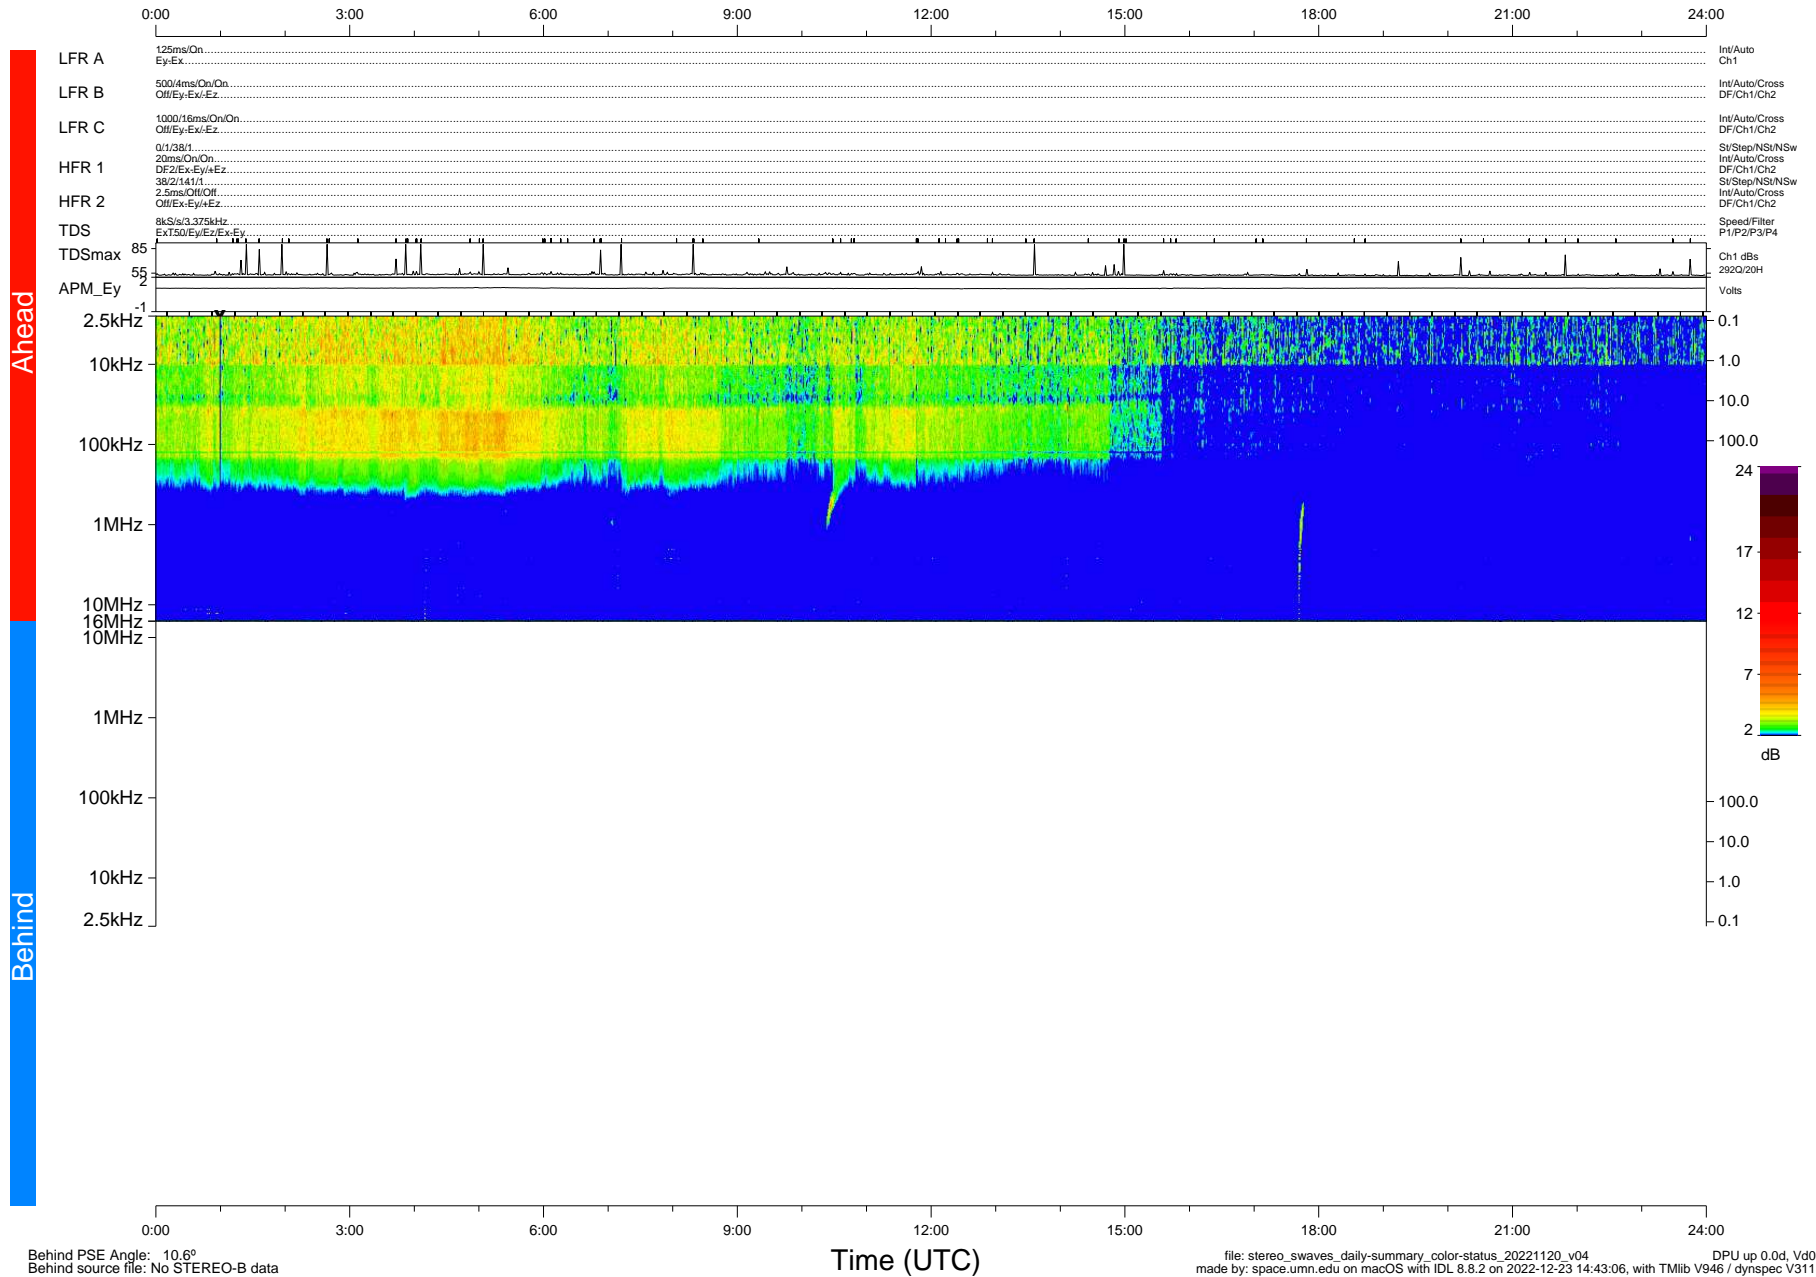

STEREO/WAVES Daily Summary - 20-Nov-2022 (DOY 324)

Ahead source file: swaves_ahead_2022_324_1_05.fin (Recovery: 100.0% HK, 95% PKts)
 Ahead PSE Angle: -14.9°

DPU up 31.4d, V412d40

Behind PSE Angle: 10.6°
 Behind source file: No STEREO-B data

file: stereo_swaves_daily-summary_color-status_20221120_v04 DPU up 0.0d, Vd0
 made by: space.umn.edu on macOS with IDL 8.8.2 on 2022-12-23 14:43:06, with Tlib V946 / dynspec V311