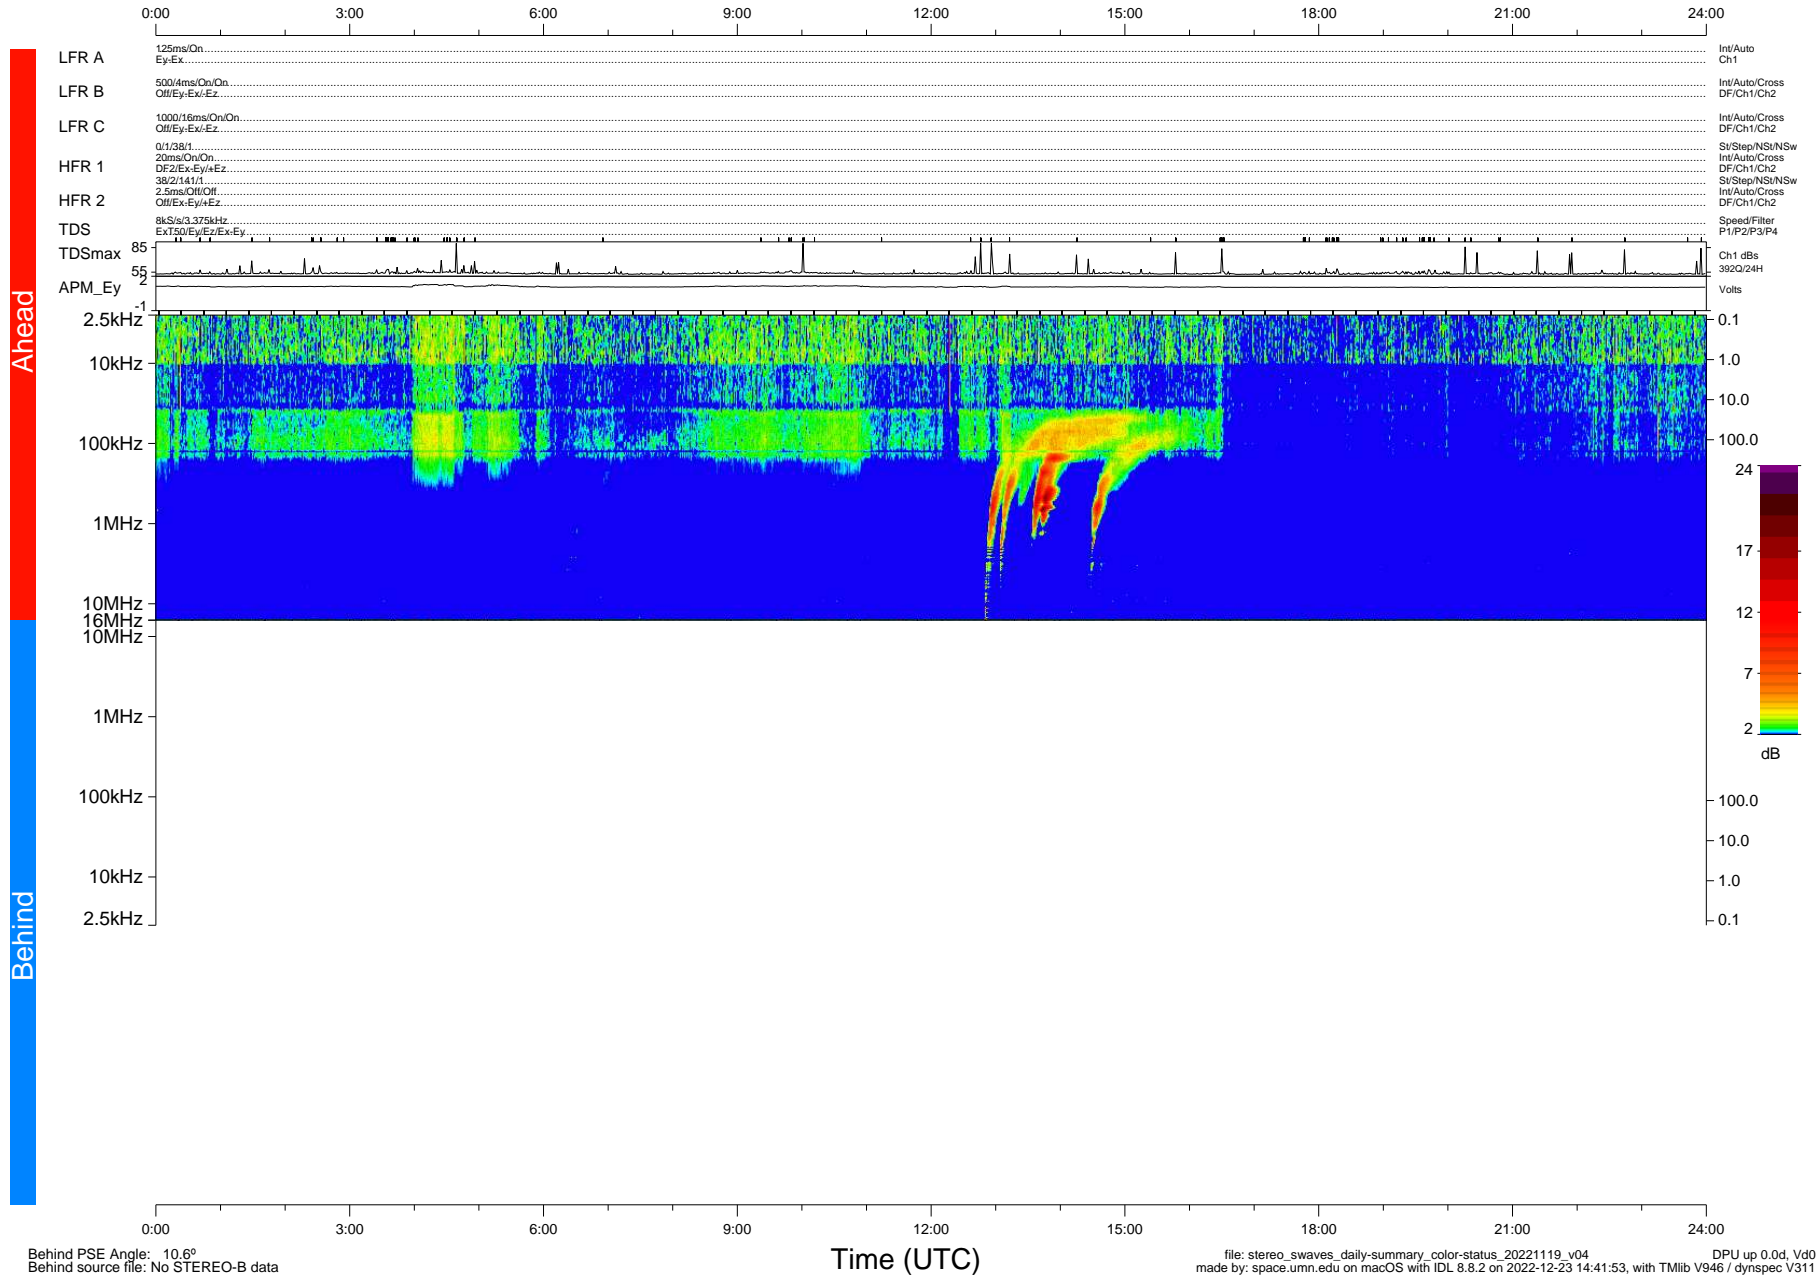

STEREO/WAVES Daily Summary - 19-Nov-2022 (DOY 323)

Ahead source file: swaves_ahead_2022_323_1_05.fin (Recovery: 100.0% HK, 110% Pkts)
Ahead PSE Angle: -15.0°

DPU up 30.4d, V412d40

Behind PSE Angle: 10.6°
Behind source file: No STEREO-B data