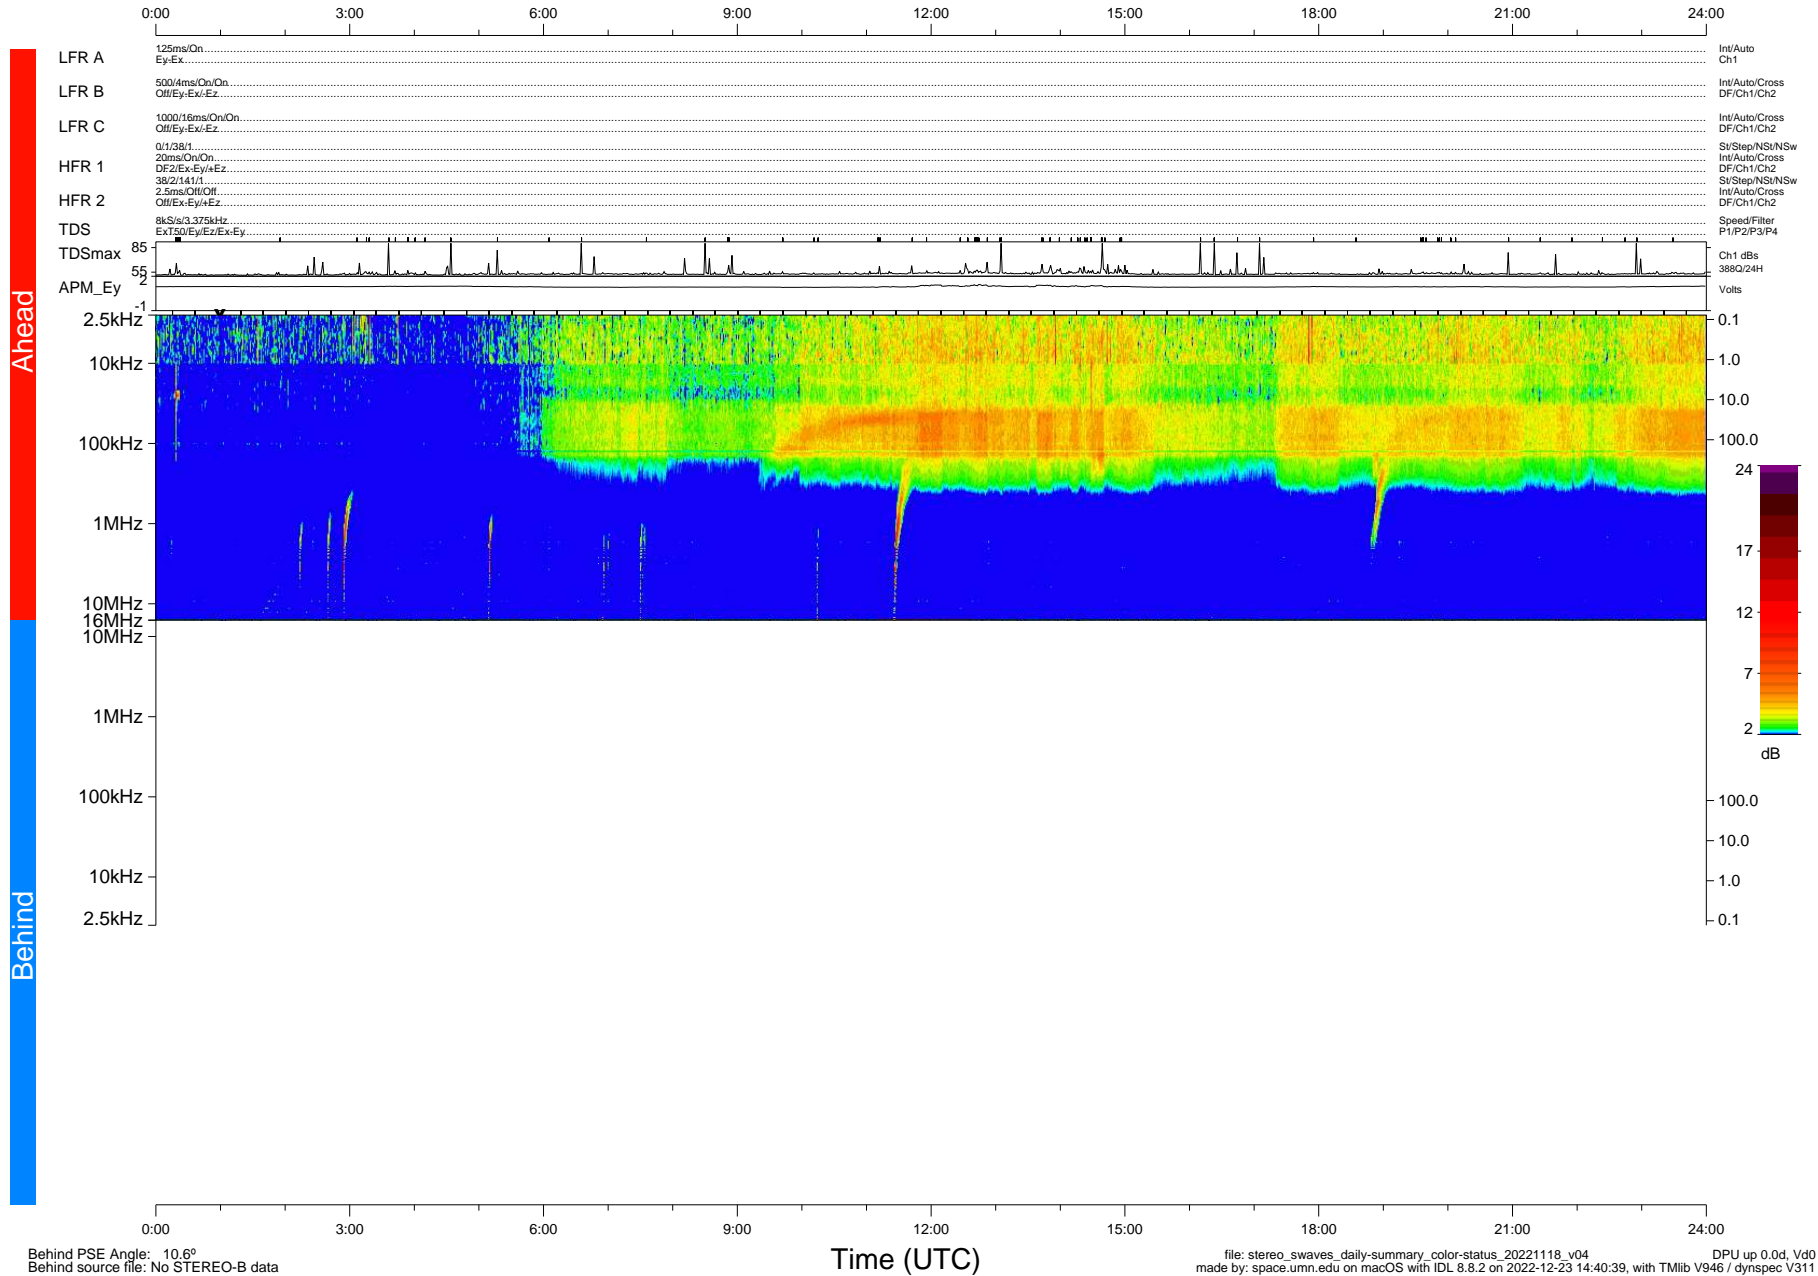

STEREO/WAVES Daily Summary - 18-Nov-2022 (DOY 322)

Ahead source file: swaves_ahead_2022_322_1_05.fin (Recovery: 100.0% HK, 109% Pkts)
Ahead PSE Angle: -15.0°

DPU up 29.4d, V412d40

Behind PSE Angle: 10.6°
Behind source file: No STEREO-B data