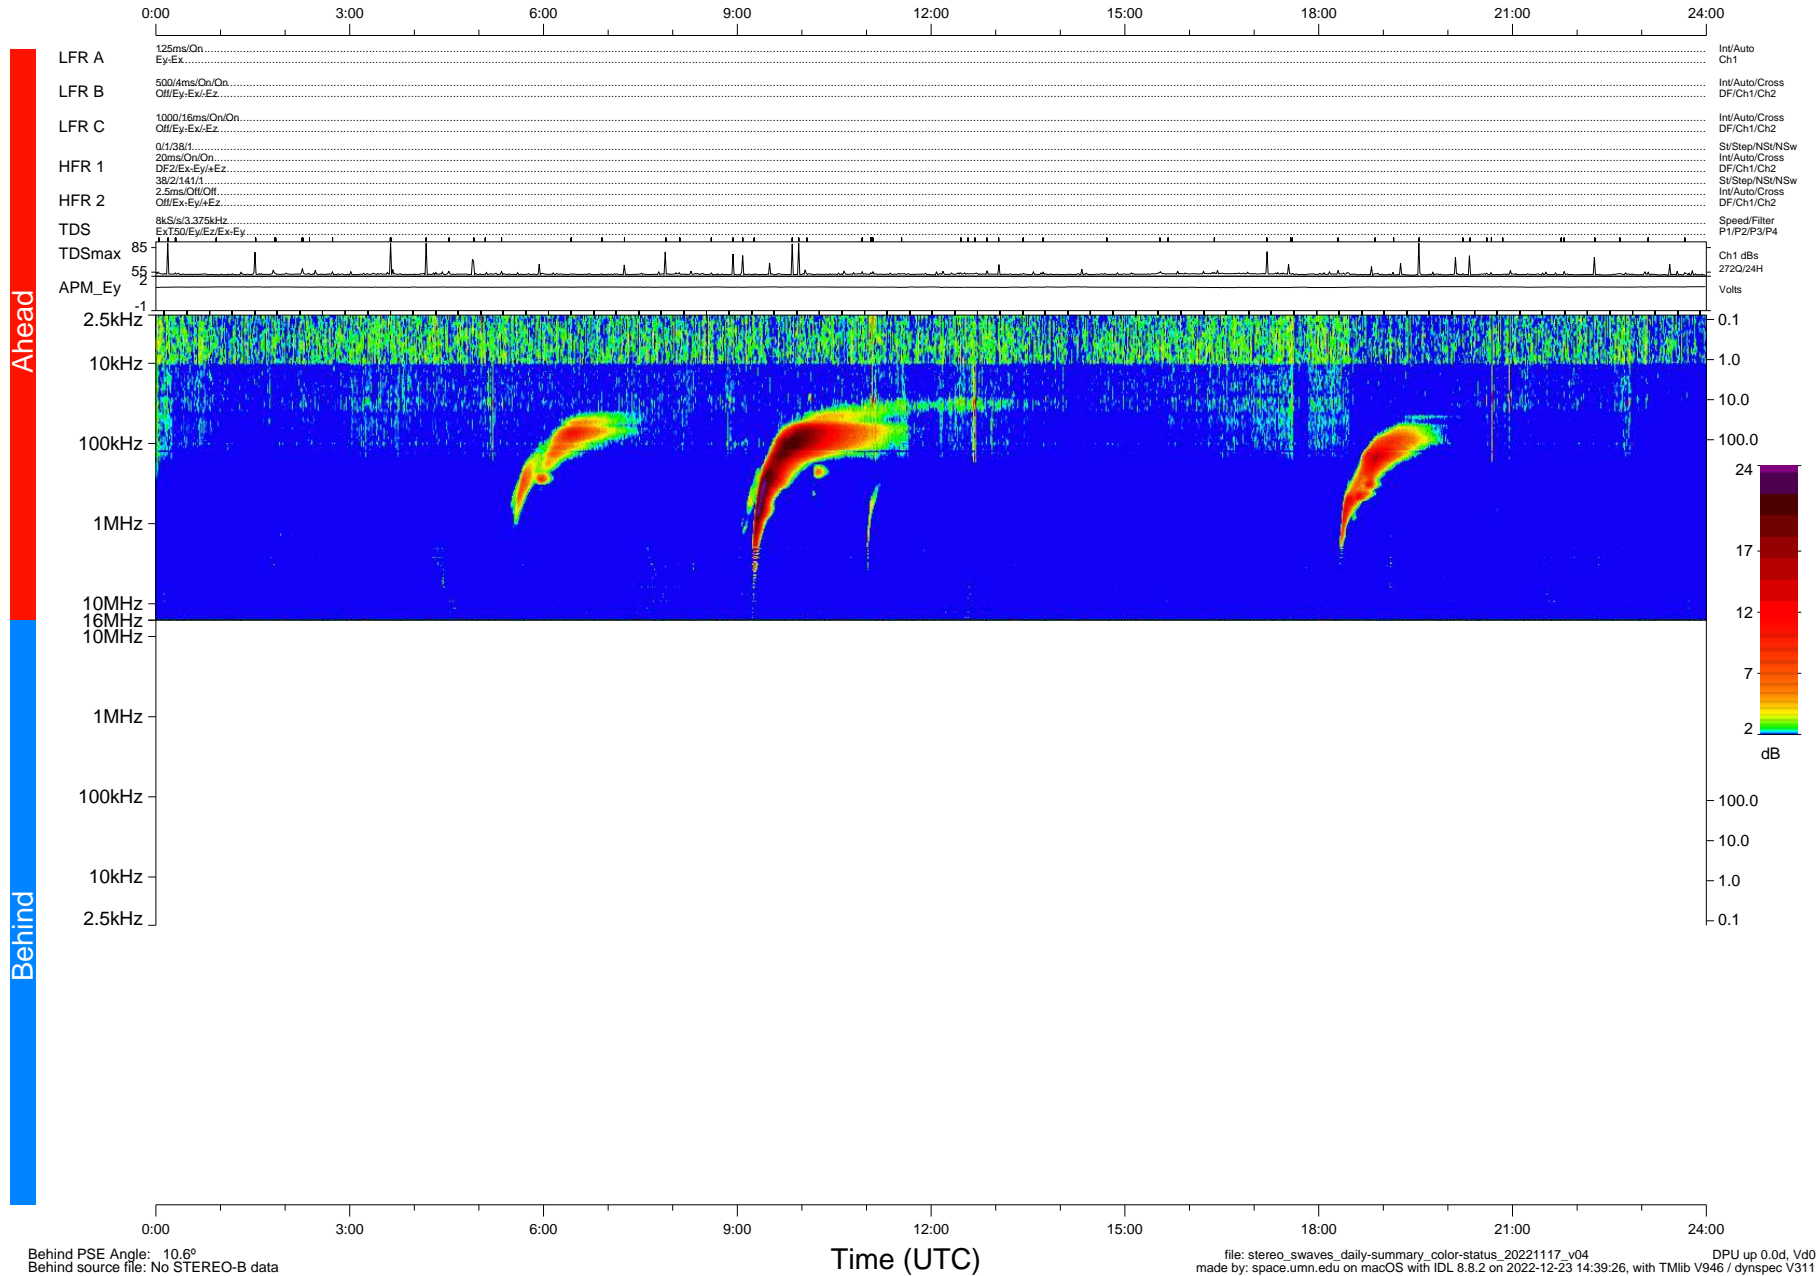

STEREO/WAVES Daily Summary - 17-Nov-2022 (DOY 321)

Ahead source file: swaves_ahead_2022_321_1_05.fin (Recovery: 100.0% HK, 92% Pkts)
Ahead PSE Angle: -15.0°

DPU up 28.4d, V412d40

Behind PSE Angle: 10.6°
Behind source file: No STEREO-B data