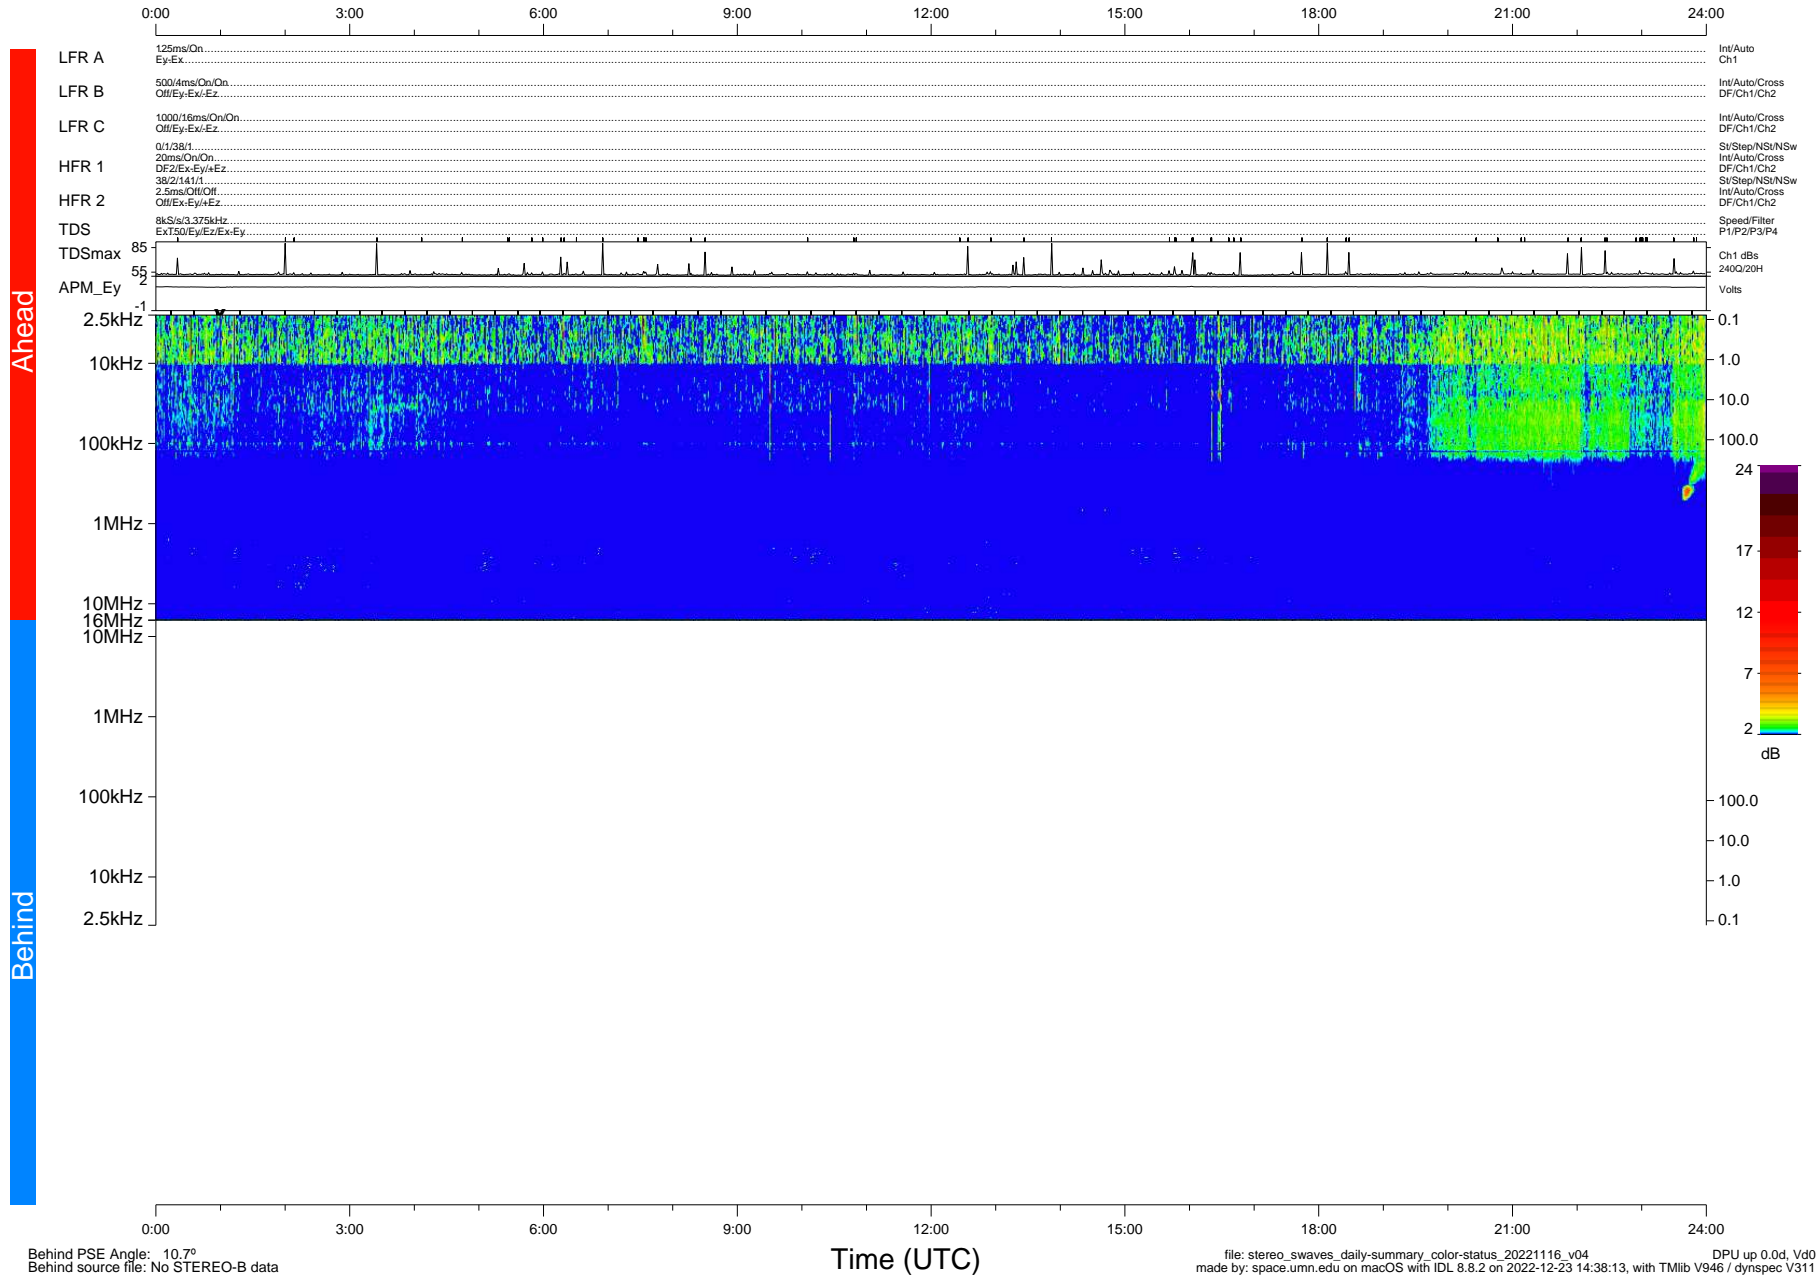

STEREO/WAVES Daily Summary - 16-Nov-2022 (DOY 320)

Ahead source file: swaves_ahead_2022_320_1_05.fin (Recovery: 100.0% HK, 86% Pkts)
Ahead PSE Angle: -15.1°

DPU up 27.4d, V412d40

Behind PSE Angle: 10.7°
Behind source file: No STEREO-B data