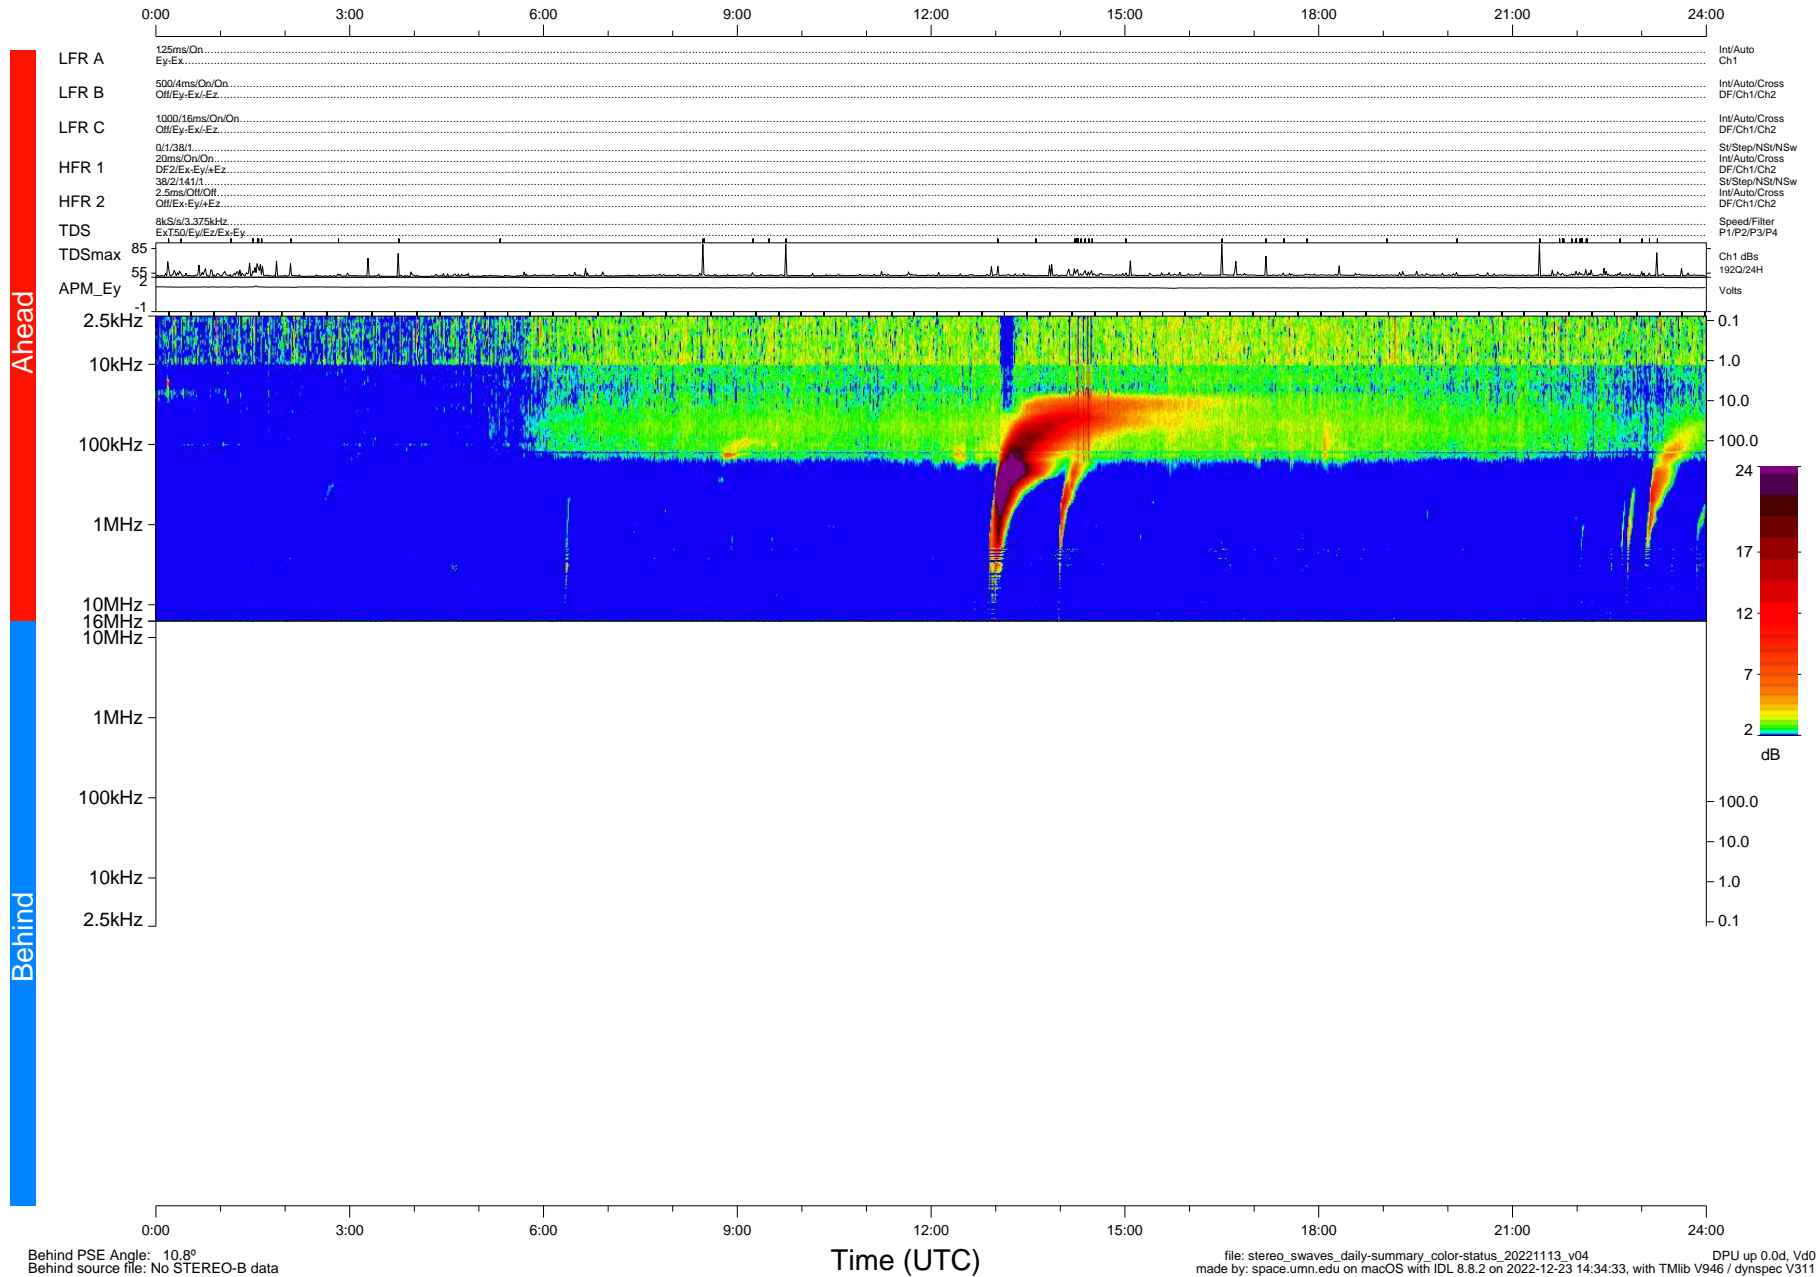

STEREO/WAVES Daily Summary - 13-Nov-2022 (DOY 317)

Ahead source file: swaves_ahead_2022_317_1_05.fin (Recovery: 100.0% HK, 81% PKts)
 Ahead PSE Angle: -15.2°

DPU up 24.4d, V412d40

Behind PSE Angle: 10.8°
 Behind source file: No STEREO-B data

Time (UTC)

file: stereo_swaves_daily-summary_color-status_20221113_v04 DPU up 0.0d, Vd0
 made by: space.umn.edu on macOS with IDL 8.8.2 on 2022-12-23 14:34:33, with Tlib V946 / dynspec V311