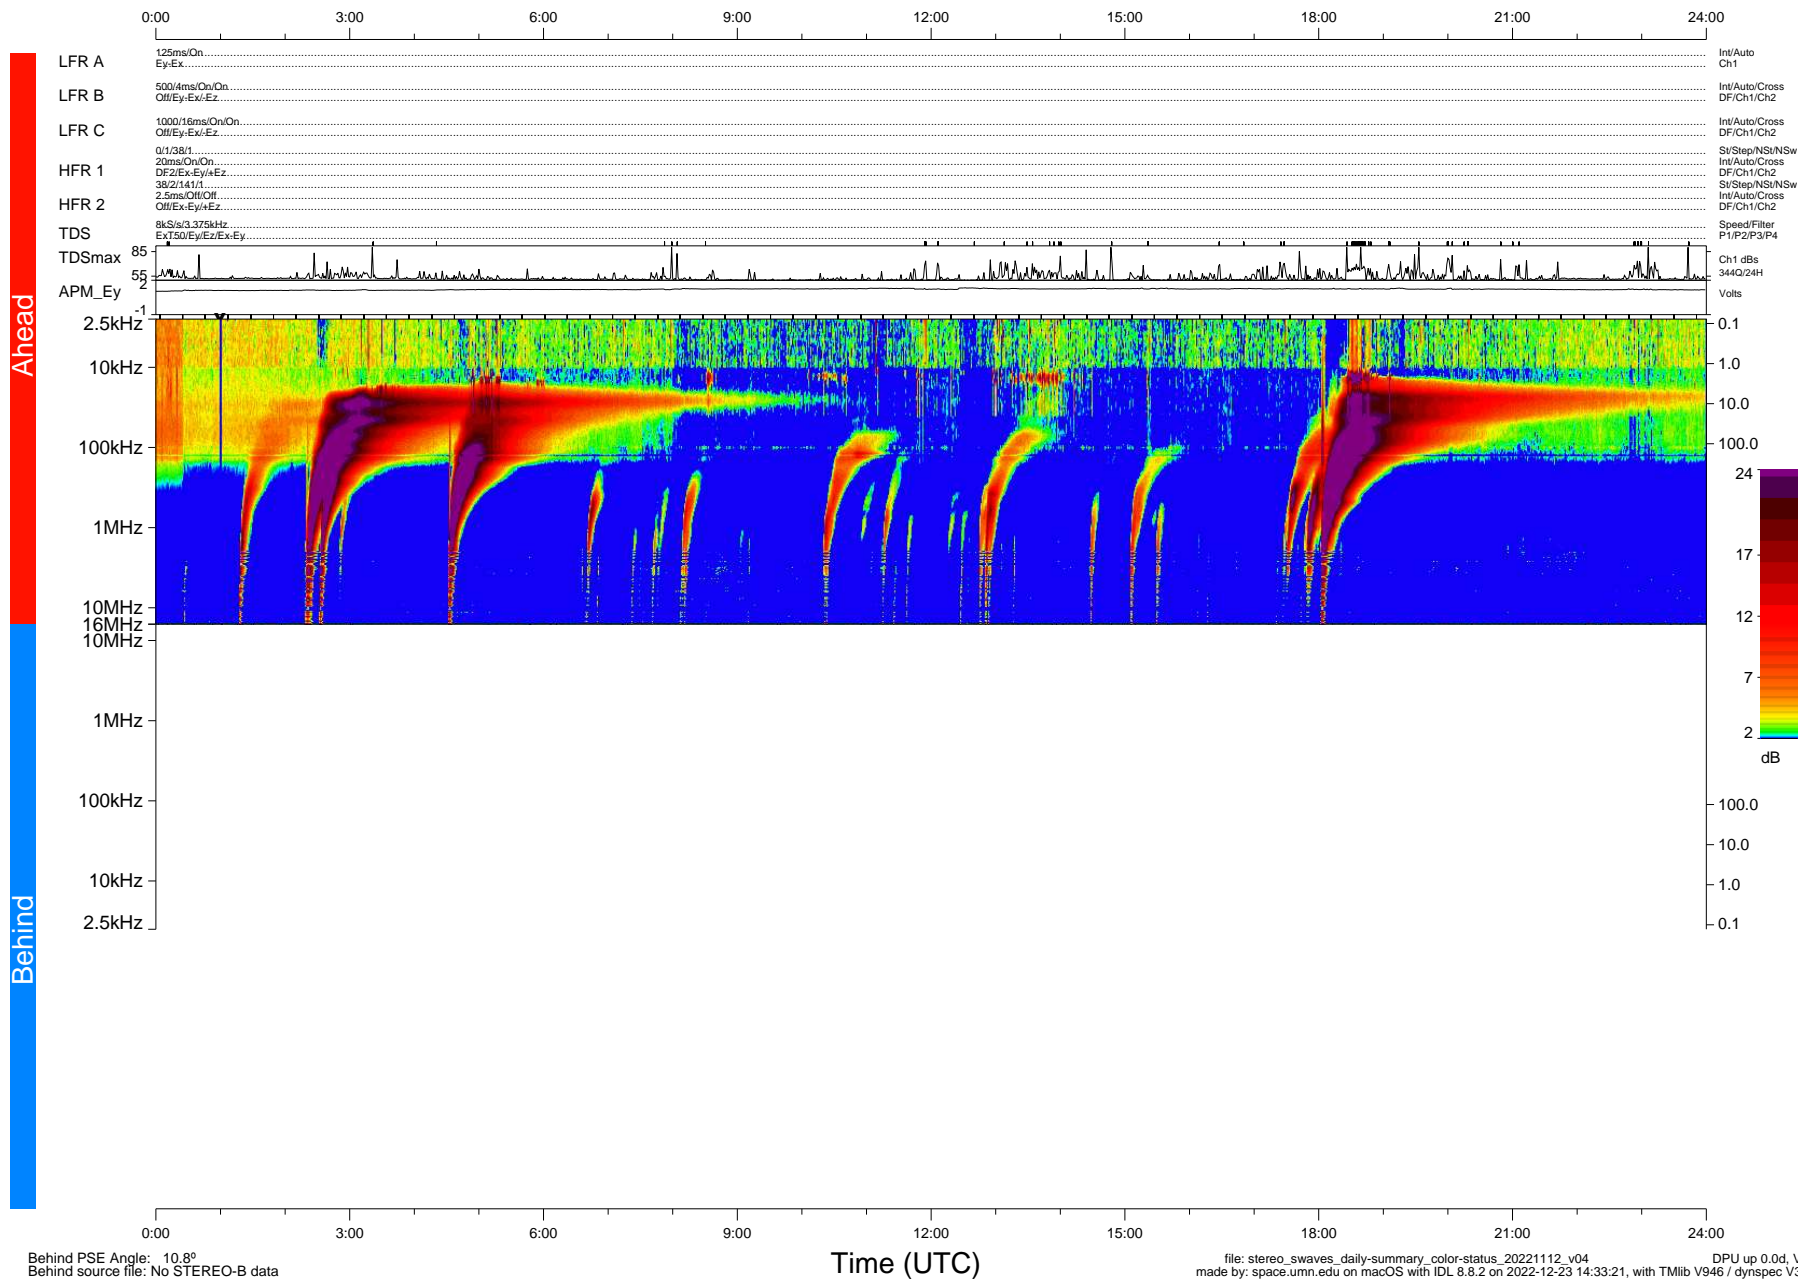

STEREO/WAVES Daily Summary - 12-Nov-2022 (DOY 316)

Ahead source file: swaves_ahead_2022_316_1_05.fin (Recovery: 100.0% HK, 103% Pkts)
Ahead PSE Angle: -15.3°

DPU up 23.4d, V412d40

Behind PSE Angle: 10.8°
Behind source file: No STEREO-B data

Time (UTC)