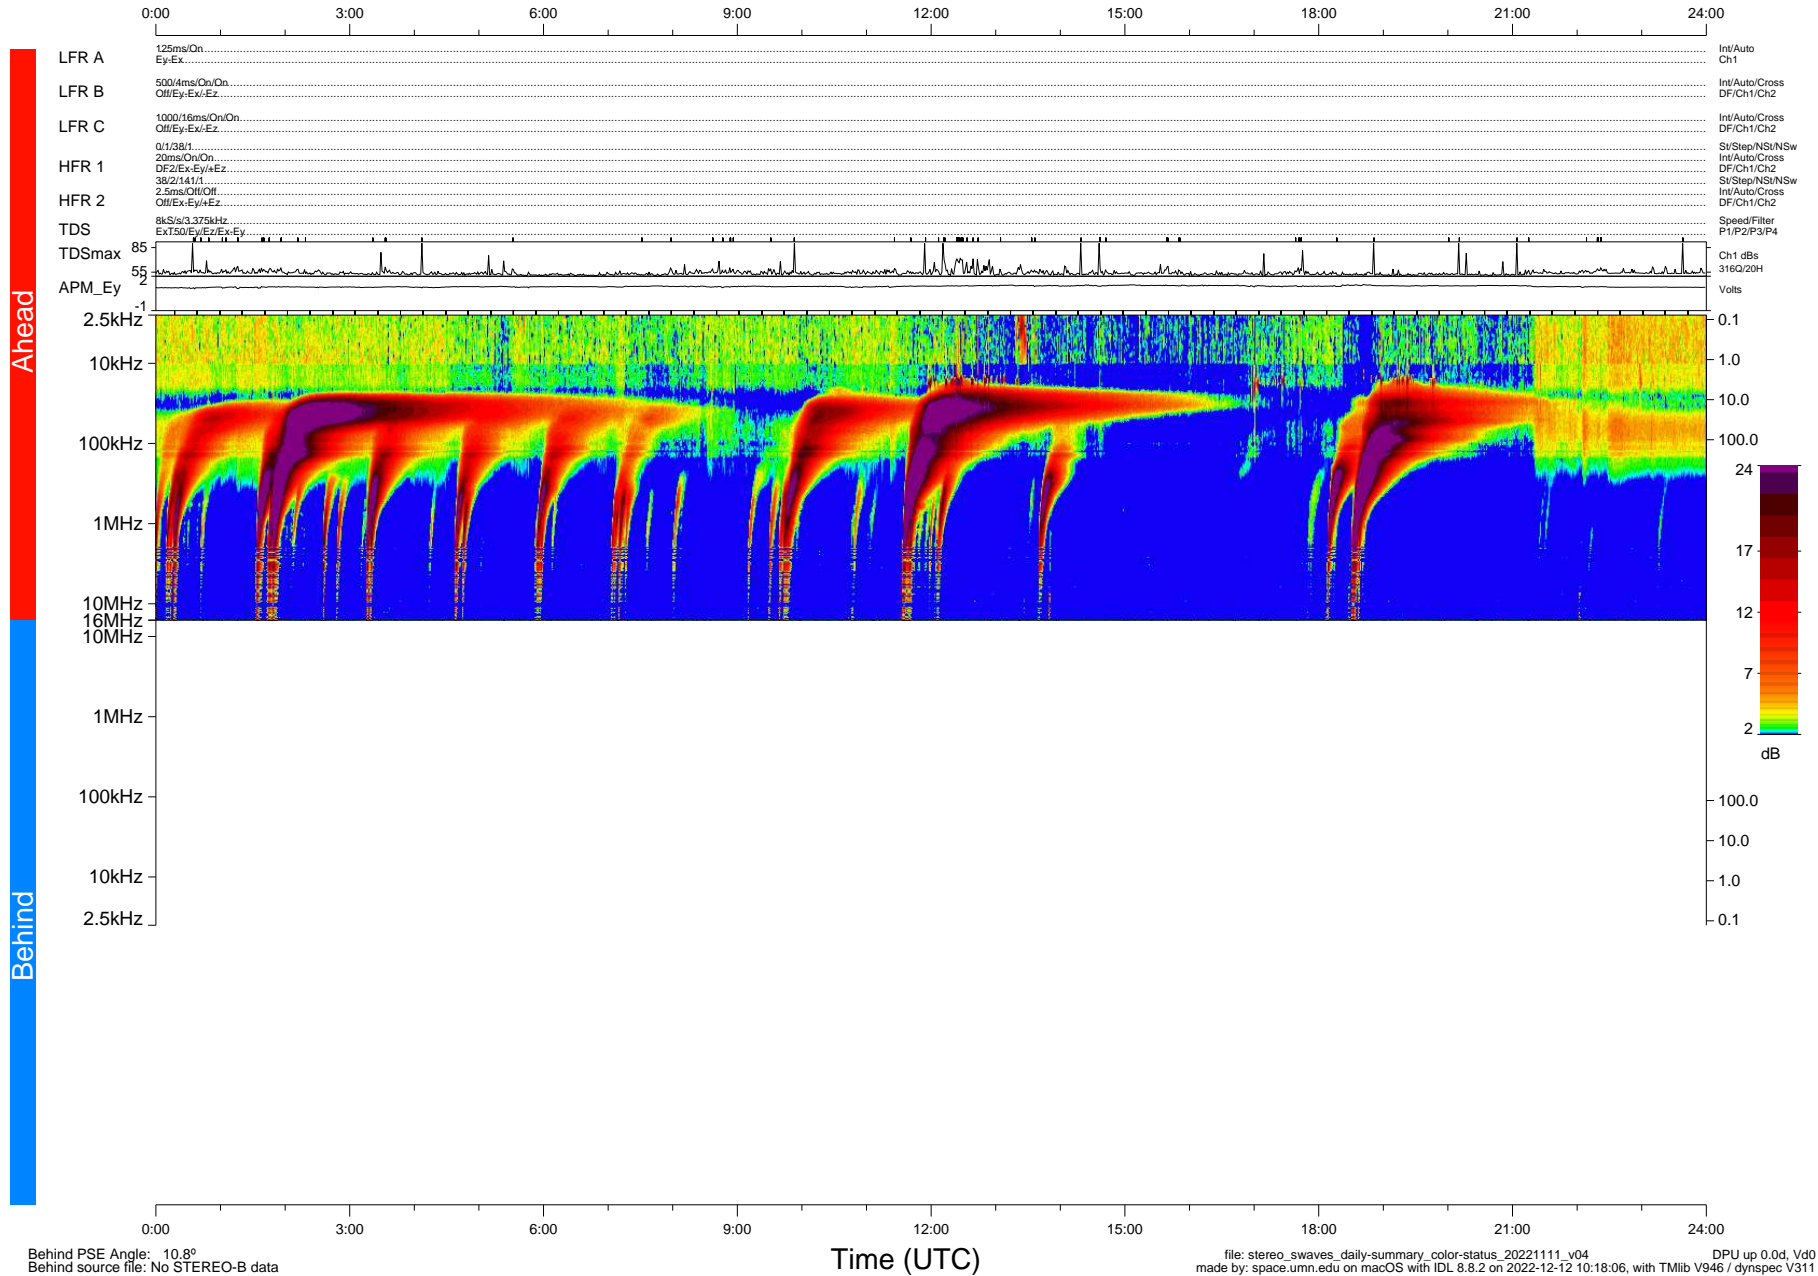

STEREO/WAVES Daily Summary - 11-Nov-2022 (DOY 315)

Ahead source file: swaves_ahead_2022_315_1_05.fin (Recovery: 100.0% HK, 98% PKts)
Ahead PSE Angle: -15.3°

DPU up 22.4d, V412d40

Behind PSE Angle: 10.8°
Behind source file: No STEREO-B data