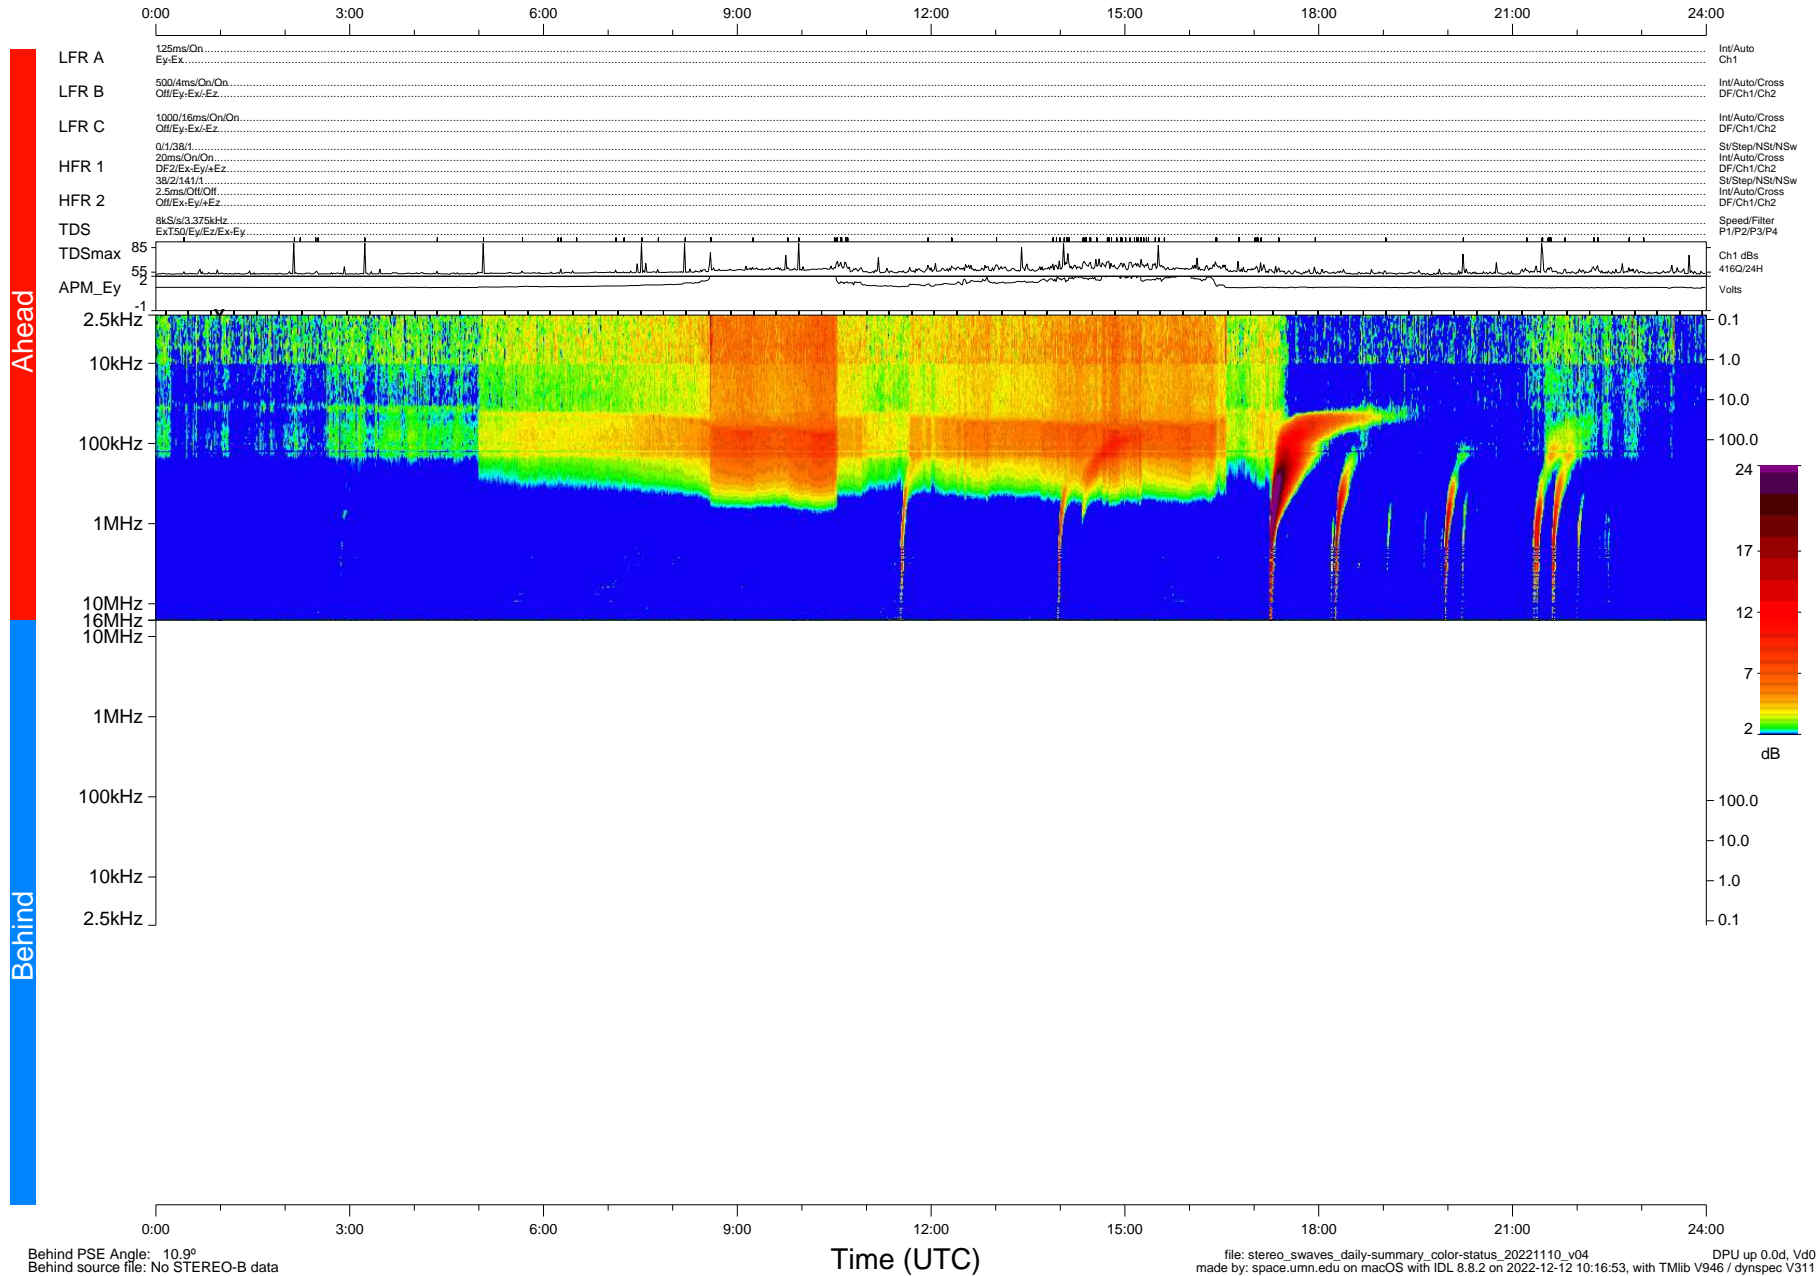

STEREO/WAVES Daily Summary - 10-Nov-2022 (DOY 314)

Ahead source file: swaves_ahead_2022_314_1_05.fin (Recovery: 100.0% HK, 113% Pkts)
Ahead PSE Angle: -15.4°

DPU up 21.4d, V412d40

Behind PSE Angle: 10.9°
Behind source file: No STEREO-B data