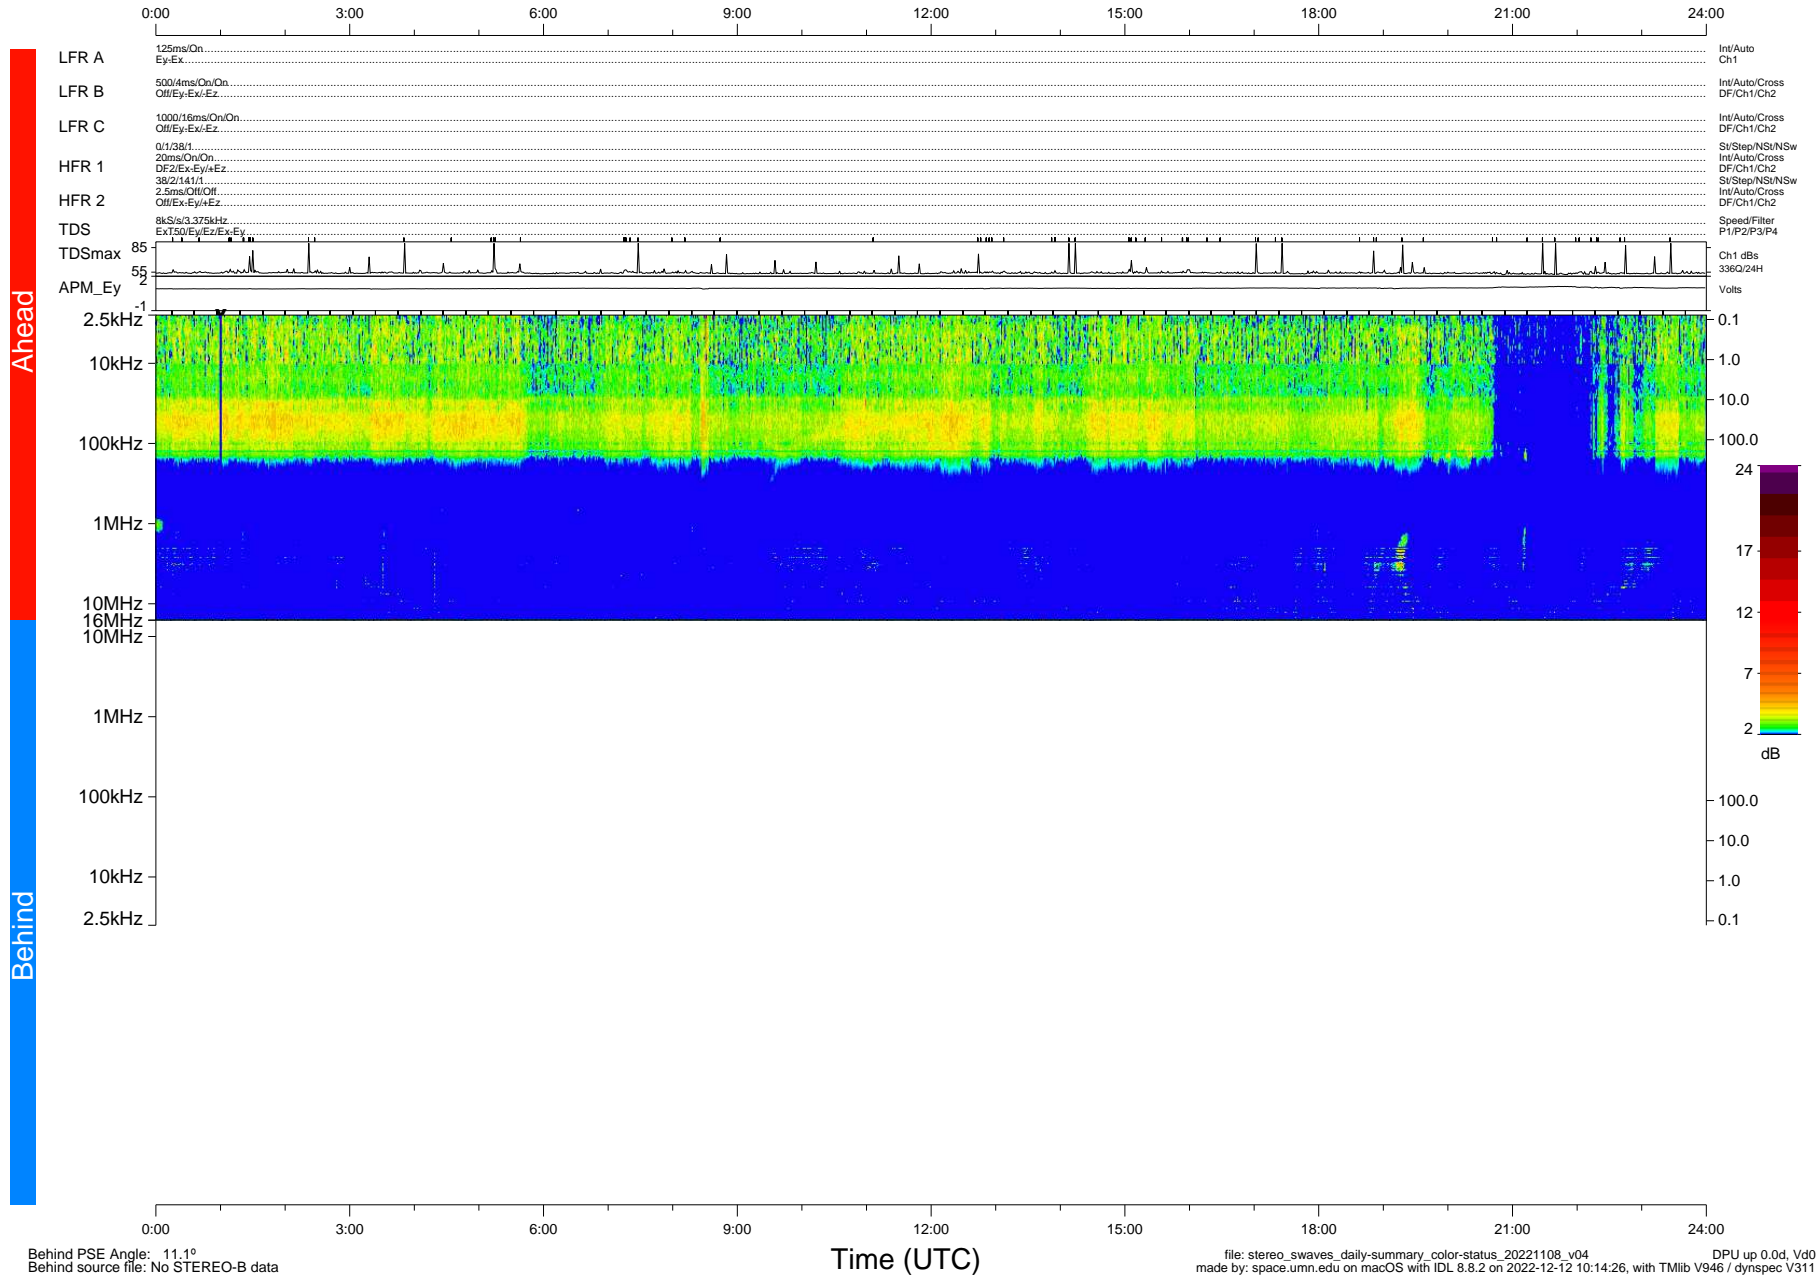

STEREO/WAVES Daily Summary - 08-Nov-2022 (DOY 312)

Ahead source file: swaves_ahead_2022_312_1_05.fin (Recovery: 100.0% HK, 102% Pkts)
Ahead PSE Angle: -15.4°

DPU up 19.4d, V412d40

Behind PSE Angle: 11.1°
Behind source file: No STEREO-B data