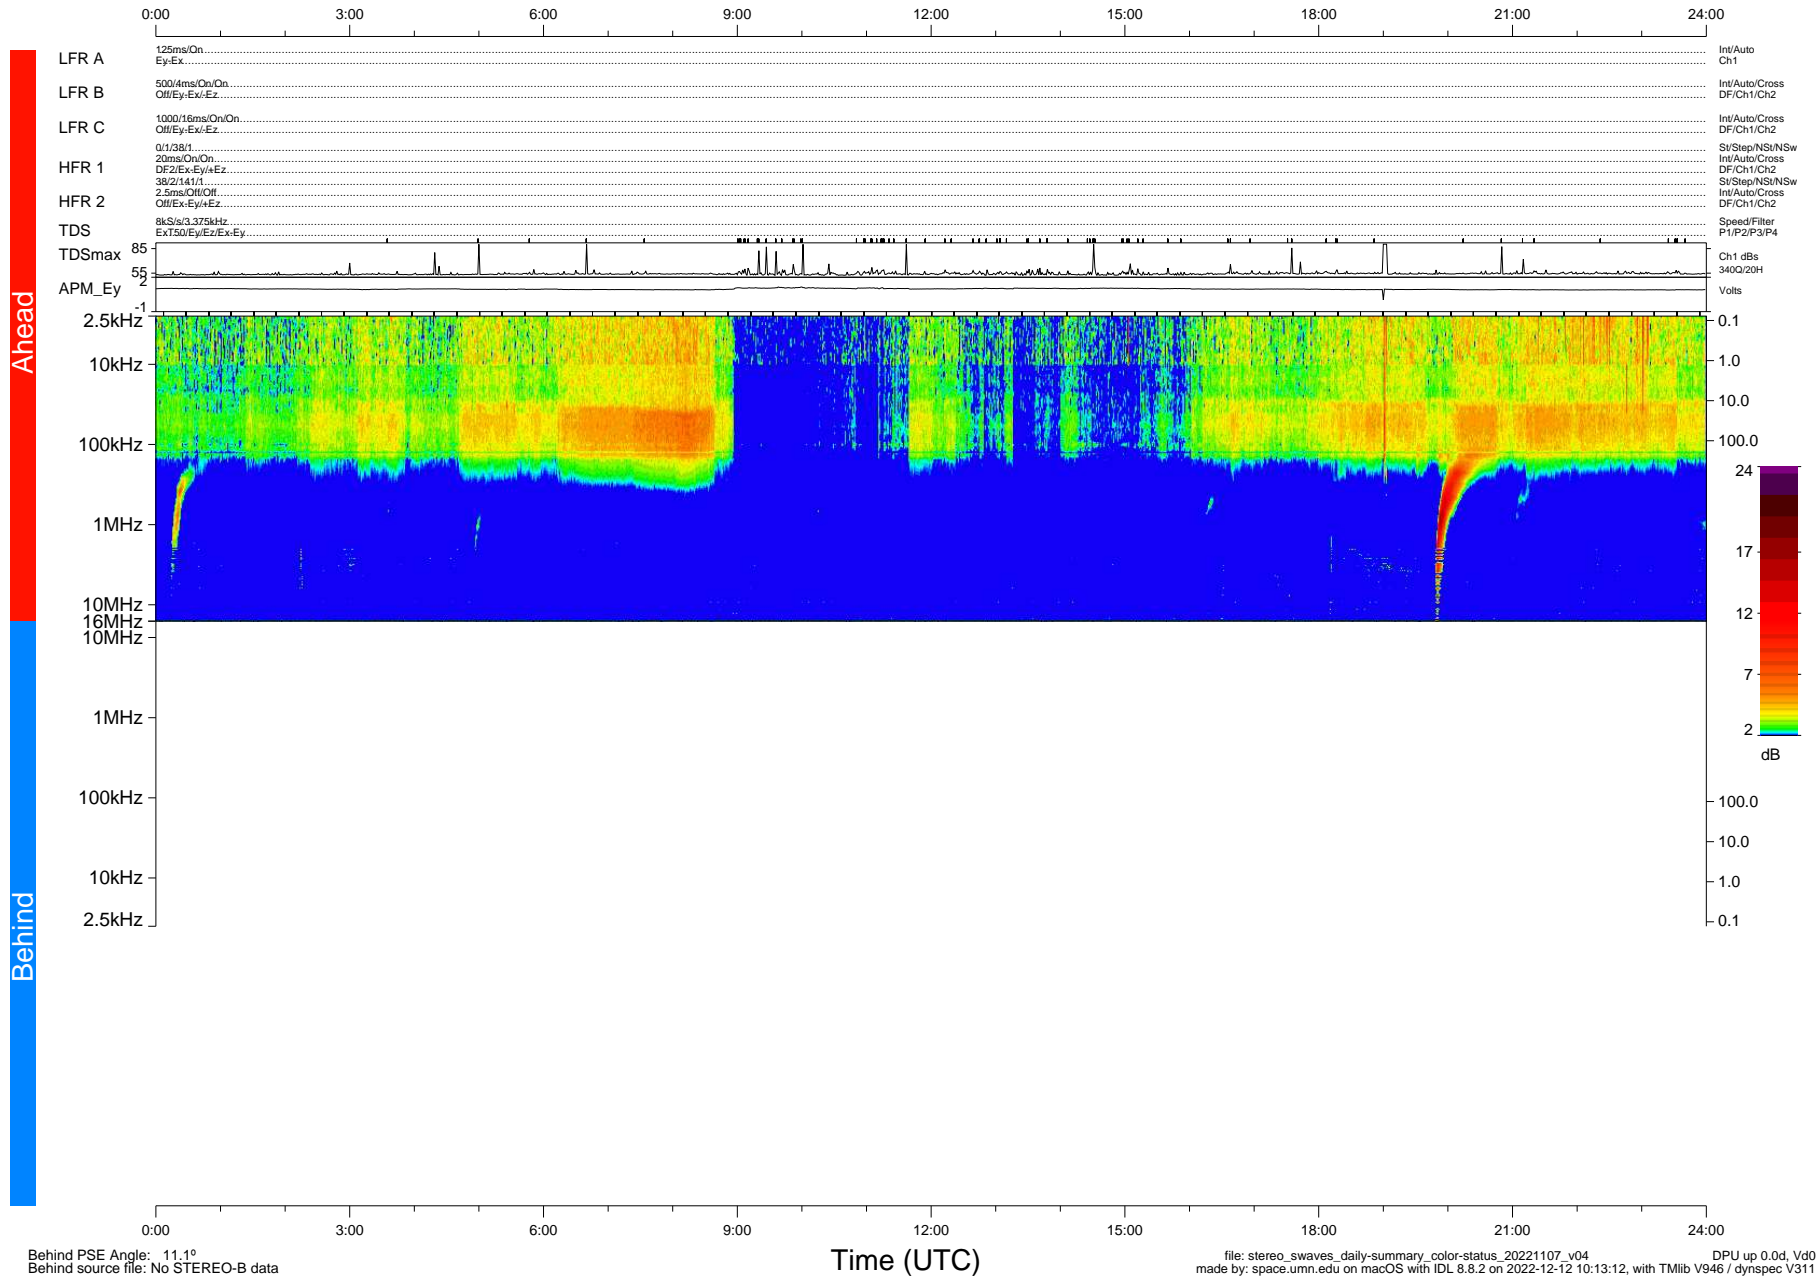

STEREO/WAVES Daily Summary - 07-Nov-2022 (DOY 311)

Ahead source file: swaves_ahead_2022_311_1_05.fin (Recovery: 100.0% HK, 102% Pkts)
 Ahead PSE Angle: -15.4°

DPU up 18.4d, V412d40

Behind PSE Angle: 11.1°
 Behind source file: No STEREO-B data

file: stereo_swaves_daily-summary_color-status_20221107_v04 DPU up 0.0d, Vd0
 made by: space.umn.edu on macOS with IDL 8.8.2 on 2022-12-12 10:13:12, with Tlib V946 / dynspec V311