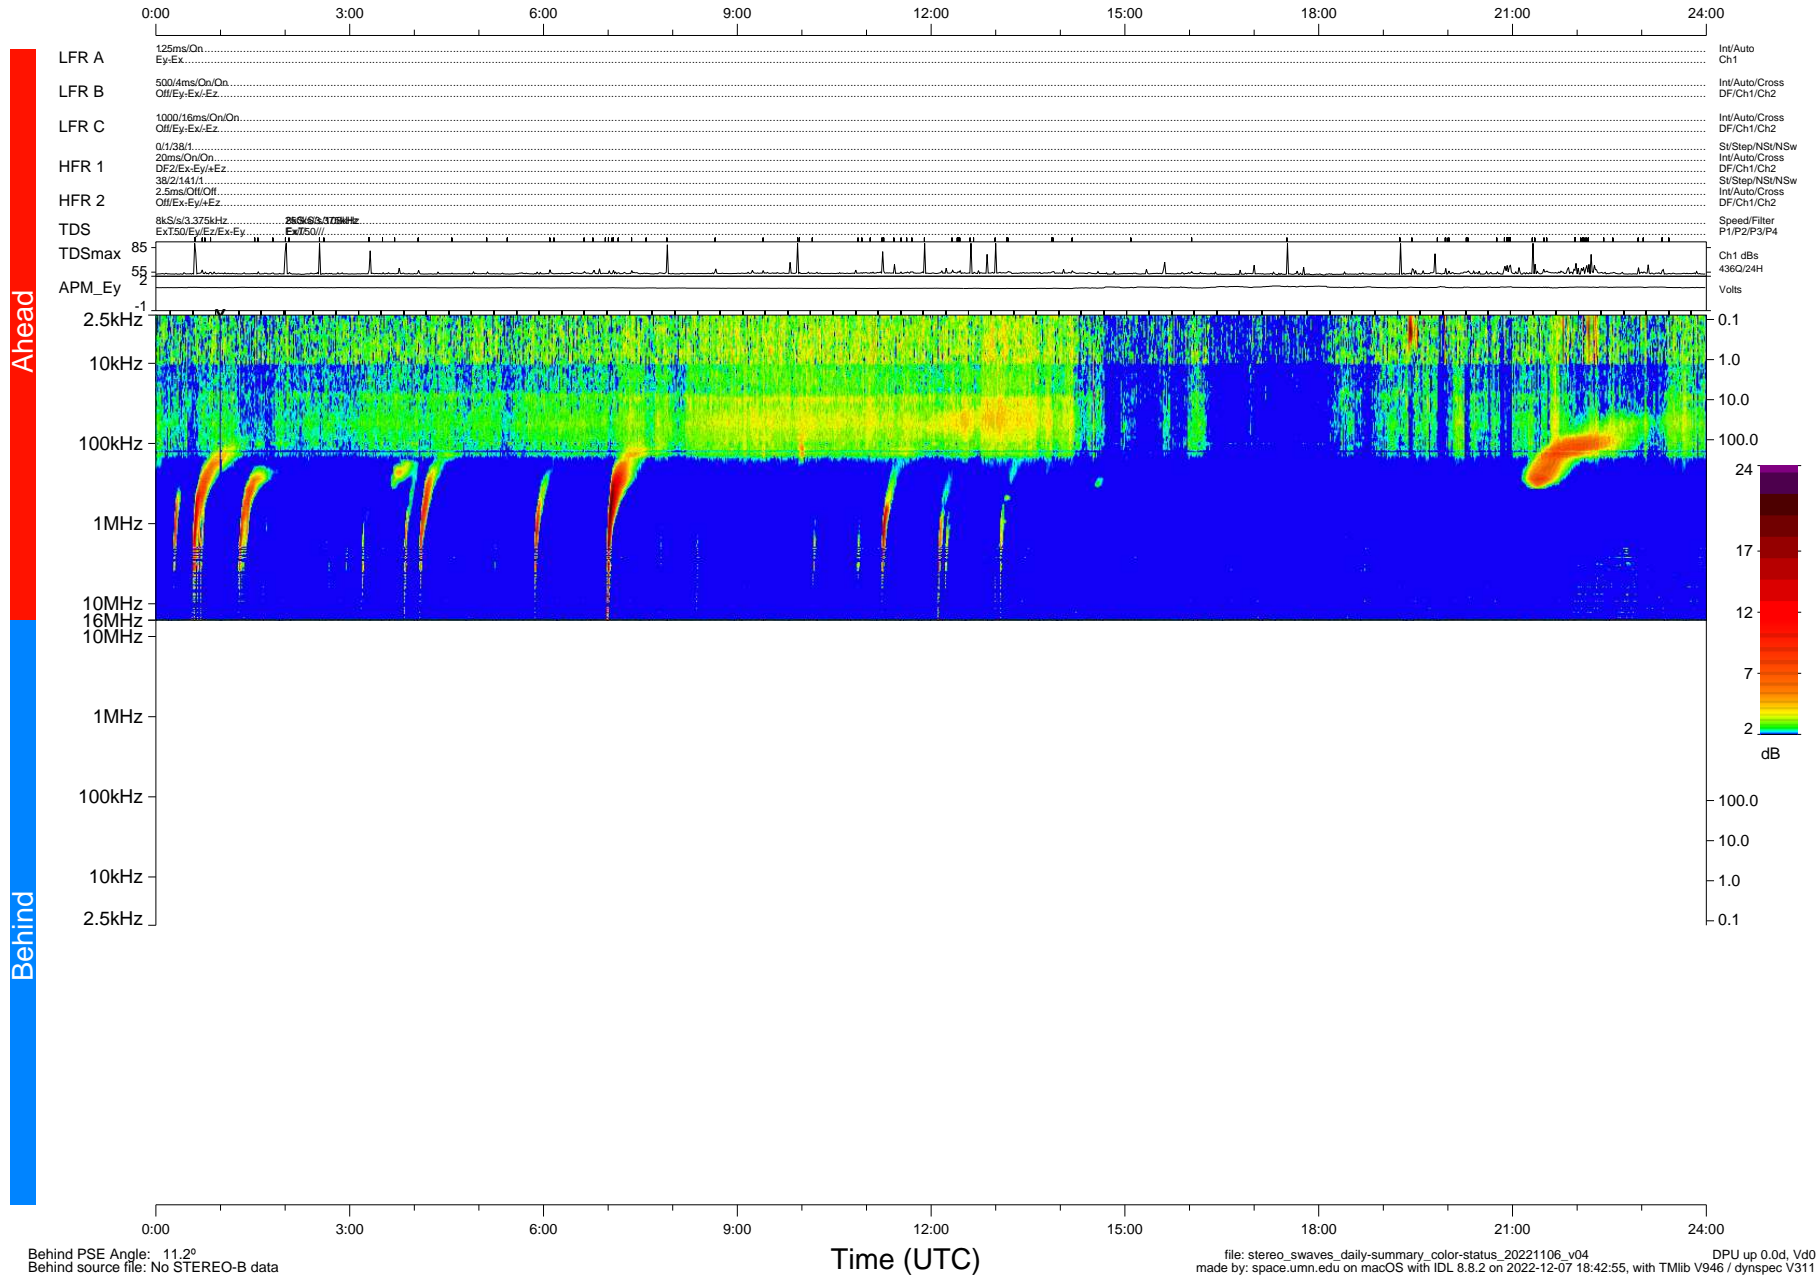

STEREO/WAVES Daily Summary - 06-Nov-2022 (DOY 310)

Ahead source file: swaves_ahead_2022_310_1_05.fin (Recovery: 100.0% HK, 116% Pkts)
Ahead PSE Angle: -15.4°

DPU up 17.4d, V412d40

Behind PSE Angle: 11.2°
Behind source file: No STEREO-B data