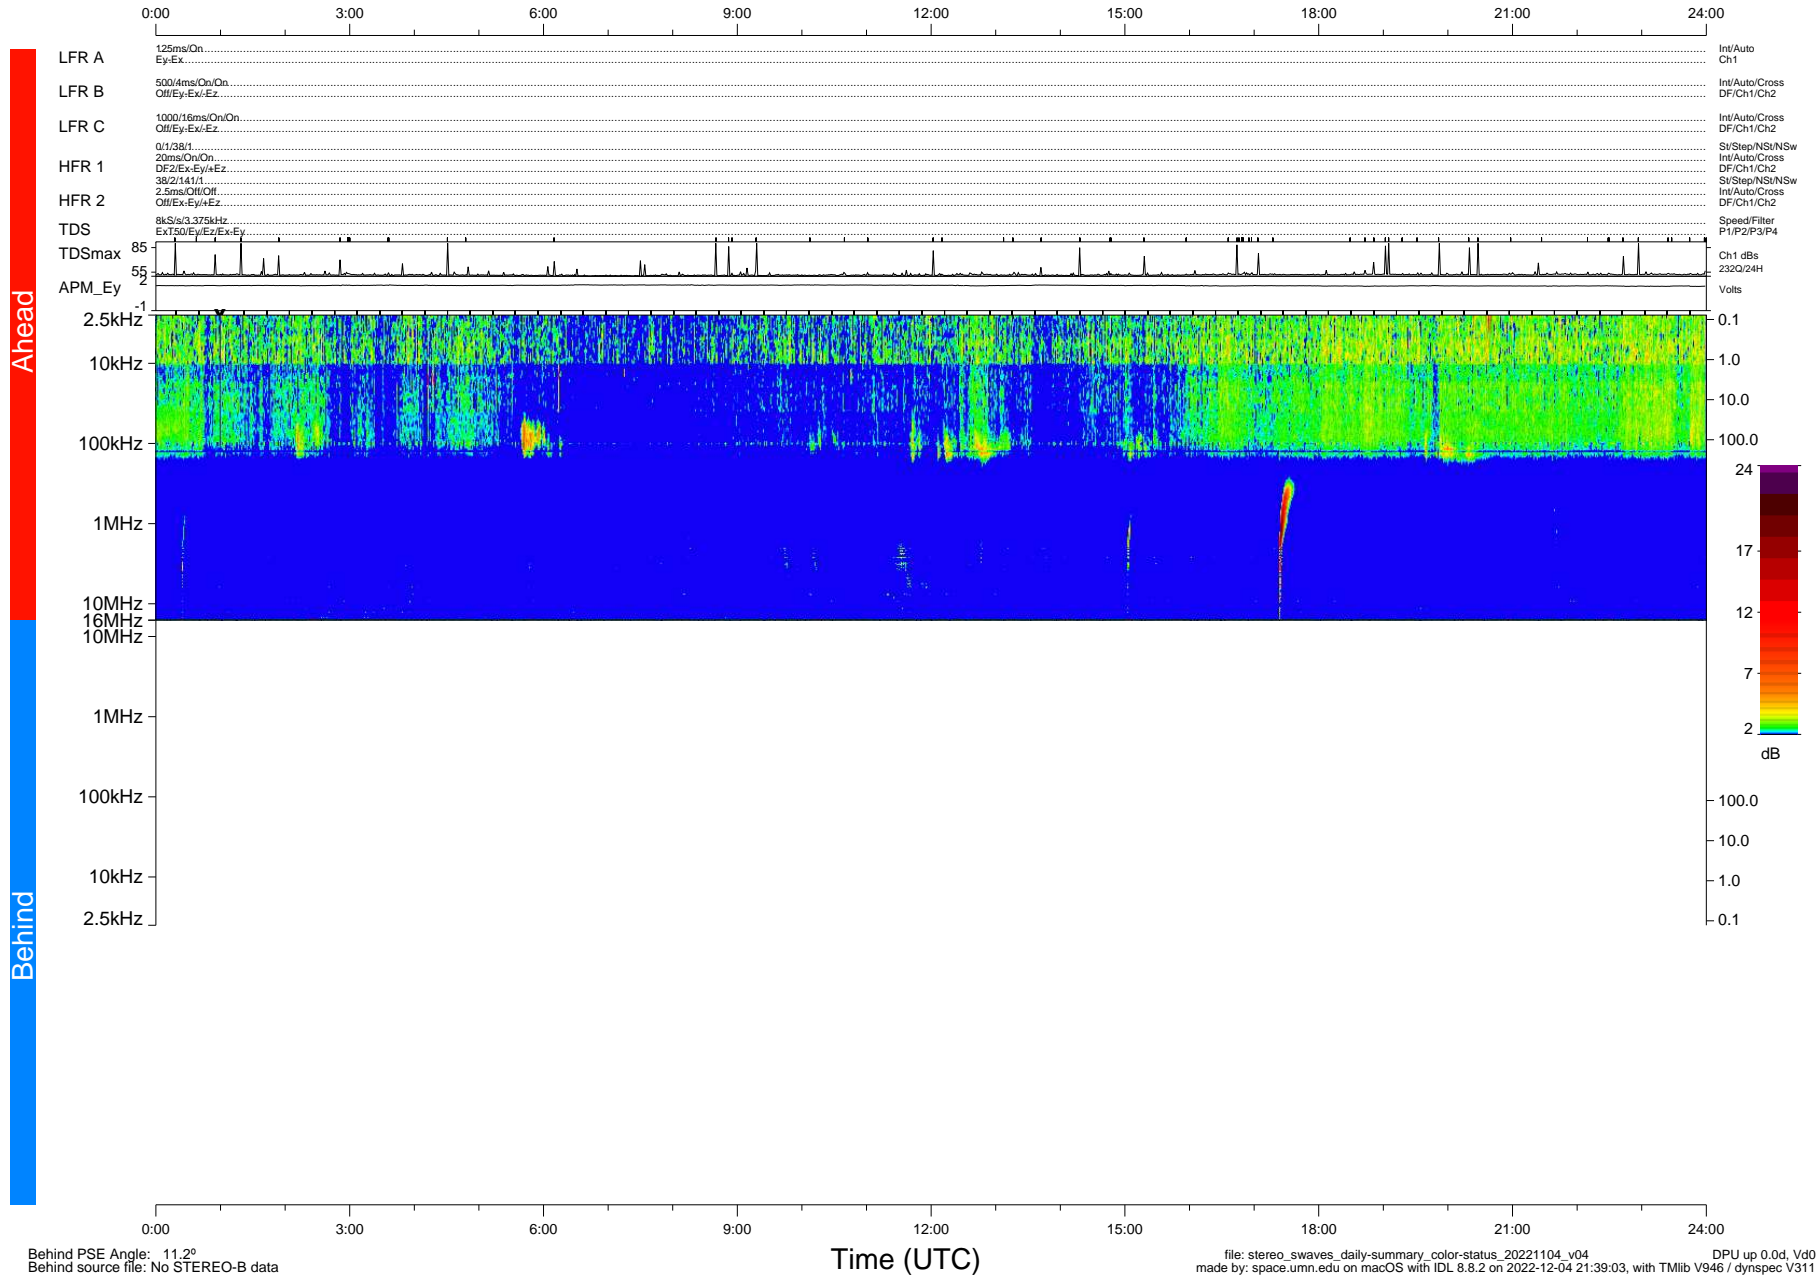

STEREO/WAVES Daily Summary - 04-Nov-2022 (DOY 308)

Ahead source file: swaves_ahead_2022_308_1_05.fin (Recovery: 100.0% HK, 86% Pkts)
Ahead PSE Angle: -15.5°

DPU up 15.4d, V412d40

Behind PSE Angle: 11.2°
Behind source file: No STEREO-B data