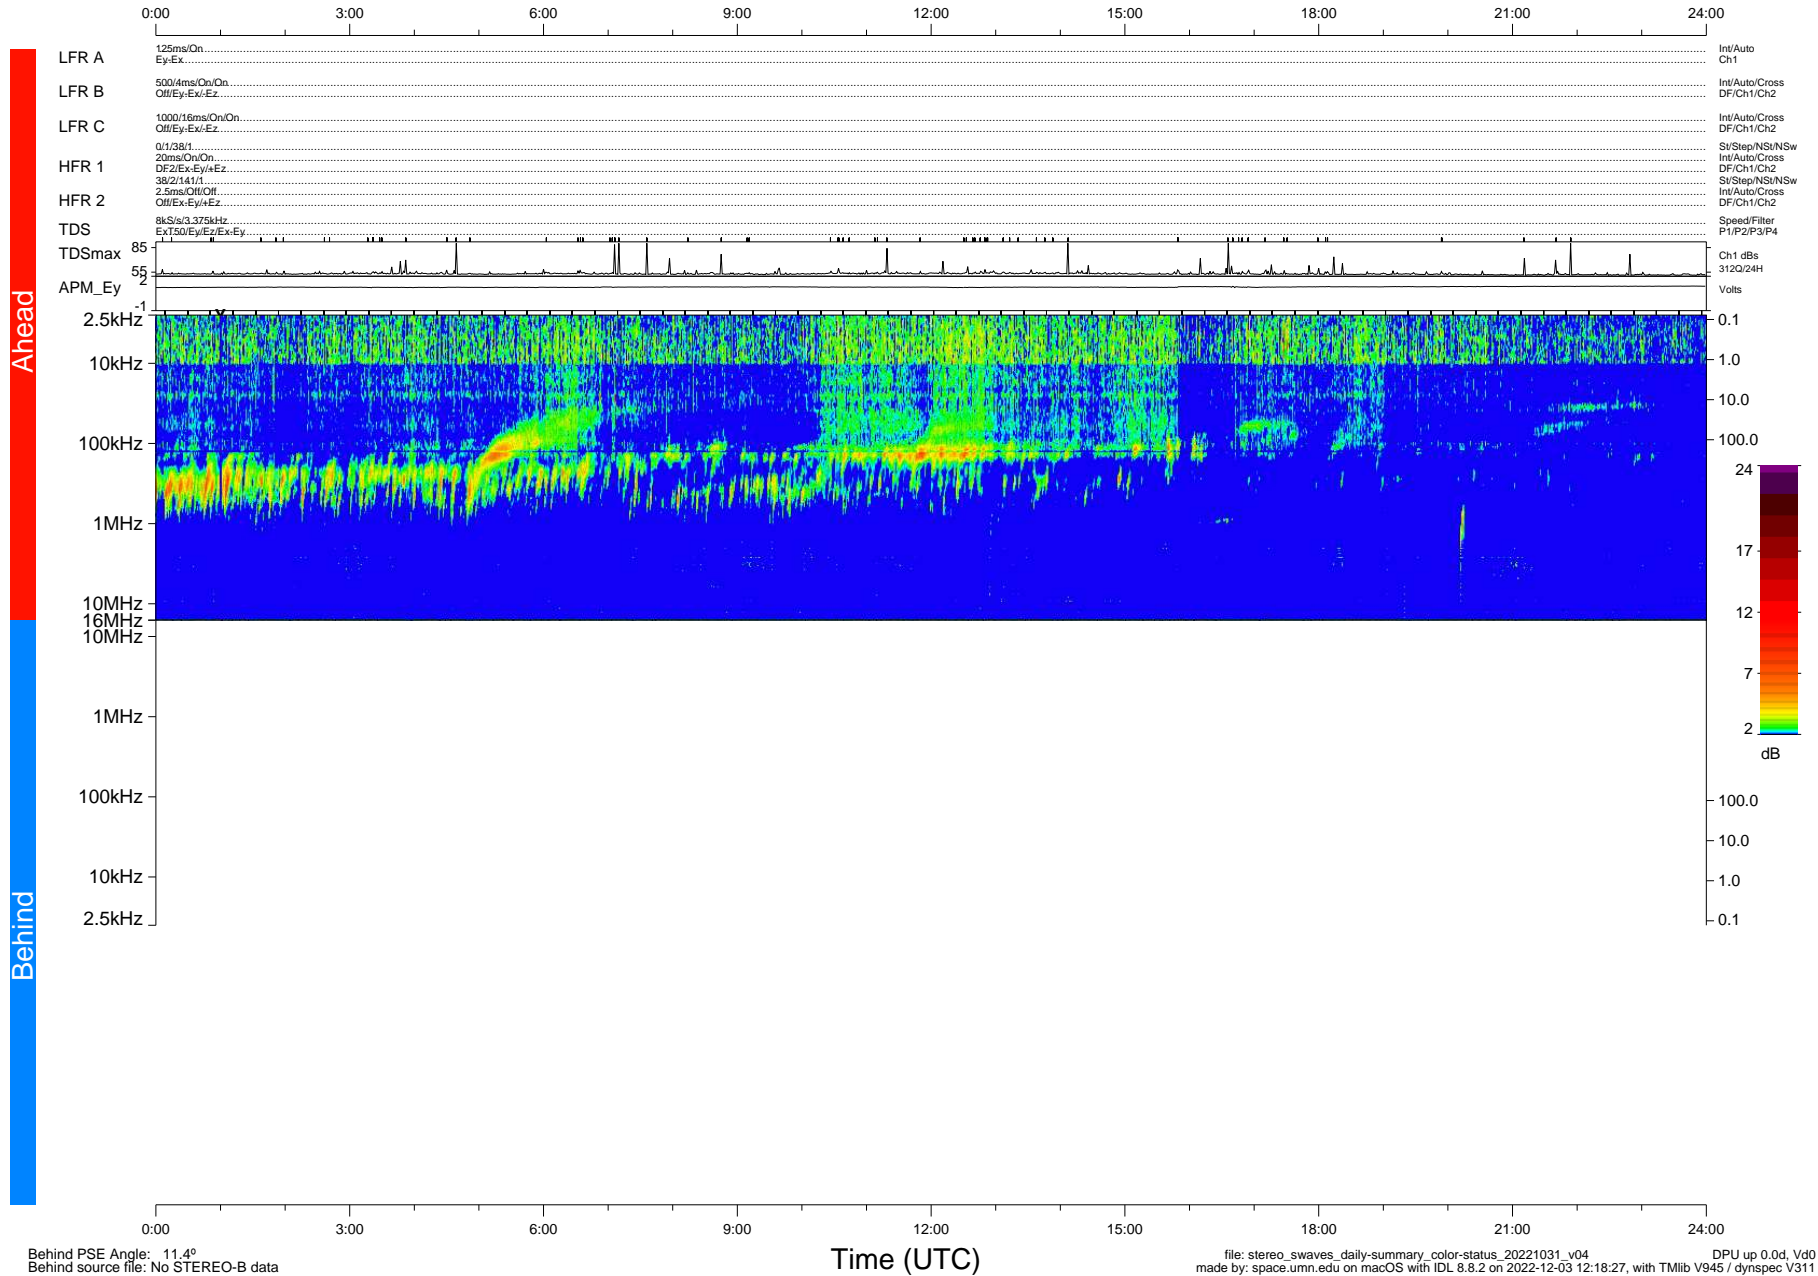

STEREO/WAVES Daily Summary - 31-Oct-2022 (DOY 304)

Ahead source file: swaves_ahead_2022_304_1_05.fin (Recovery: 100.0% HK, 98% Pkts)
Ahead PSE Angle: -15.7°

DPU up 11.4d, V412d40

Behind PSE Angle: 11.4°
Behind source file: No STEREO-B data