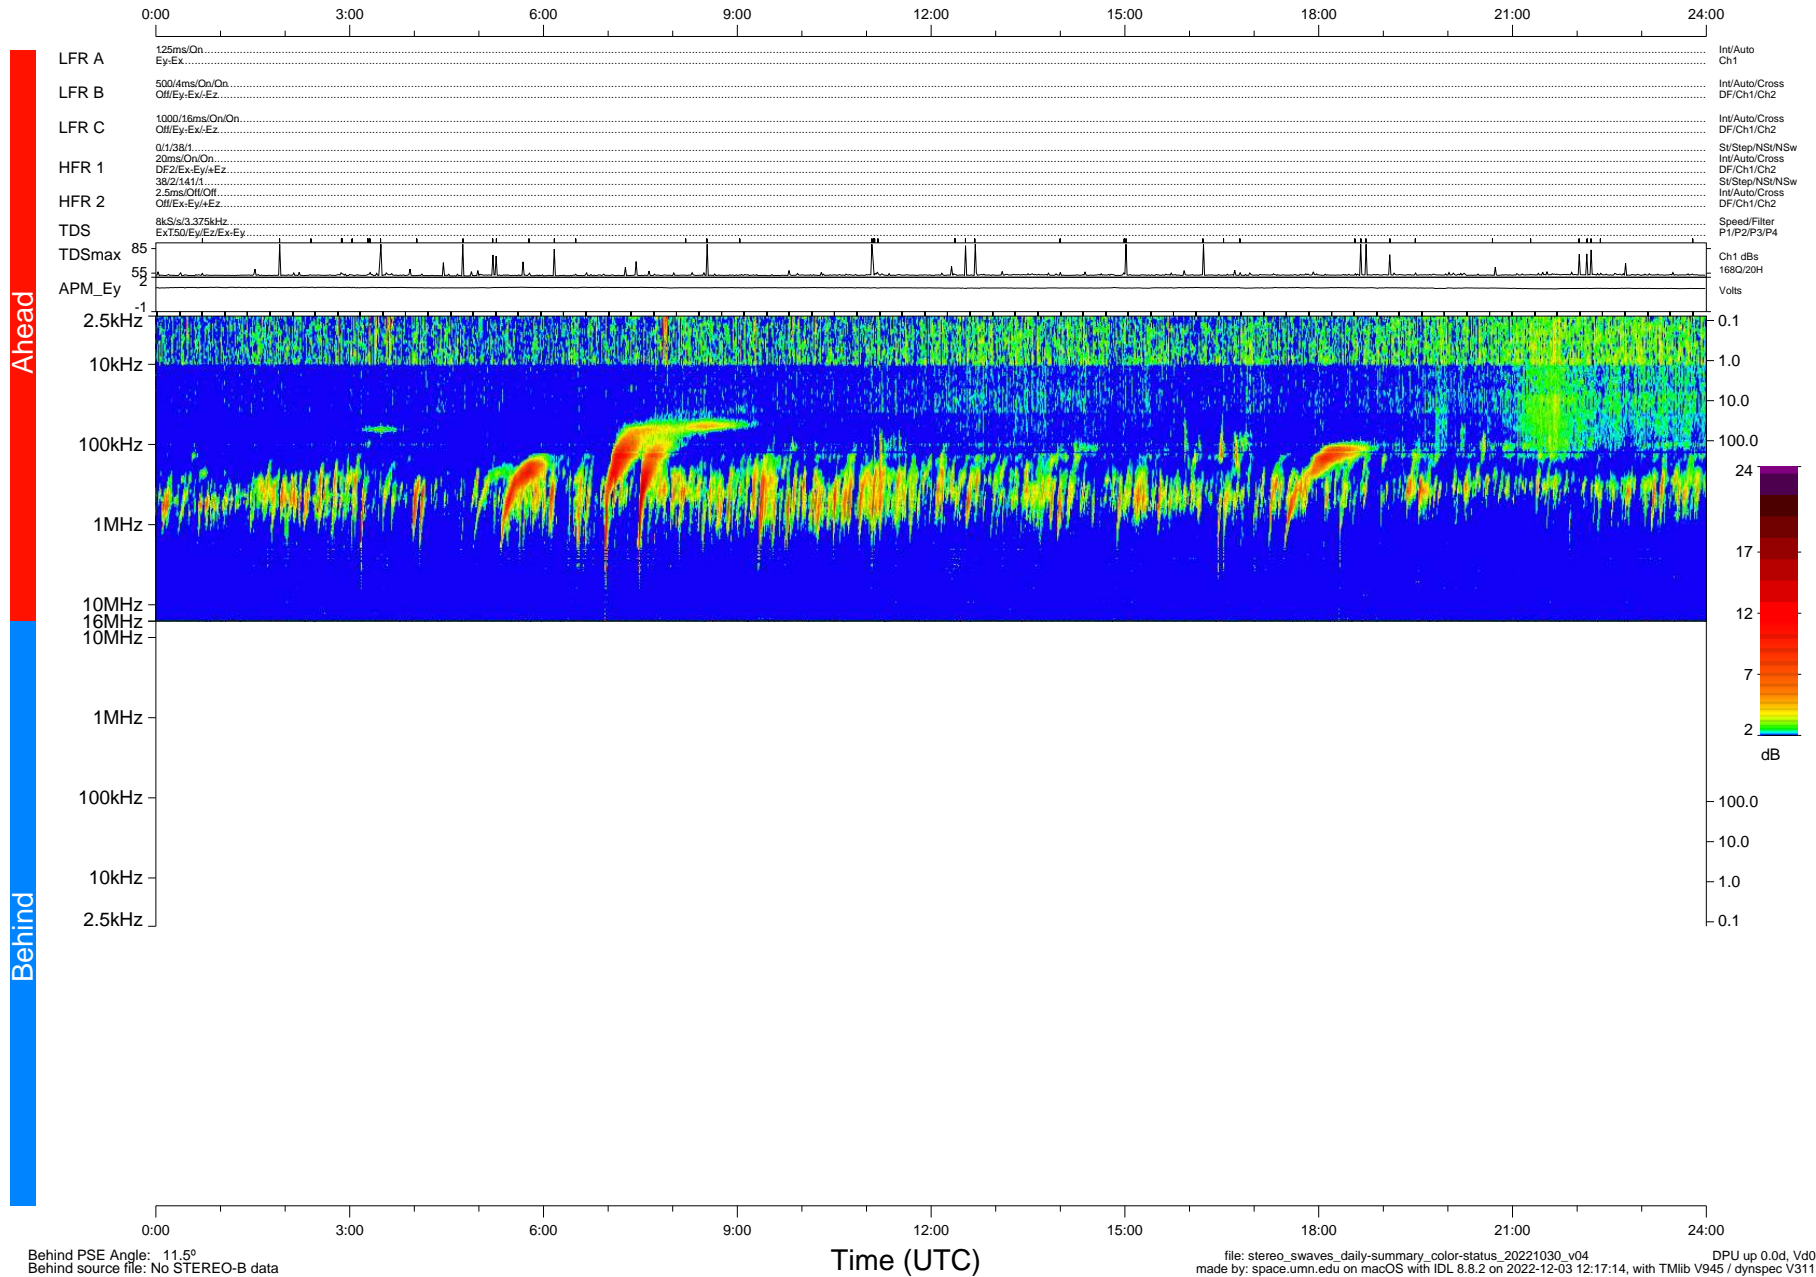

STEREO/WAVES Daily Summary - 30-Oct-2022 (DOY 303)

Ahead source file: swaves_ahead_2022_303_1_05.fin (Recovery: 100.0% HK, 76% PKts)
 Ahead PSE Angle: -15.8°

DPU up 10.4d, V412d40

Behind PSE Angle: 11.5°
 Behind source file: No STEREO-B data

file: stereo_swaves_daily-summary_color-status_20221030_v04
 made by: space.umn.edu on macOS with IDL 8.8.2 on 2022-12-03 12:17:14, with TMLib V945 / dynspec V311
 DPU up 0.0d, Vd0