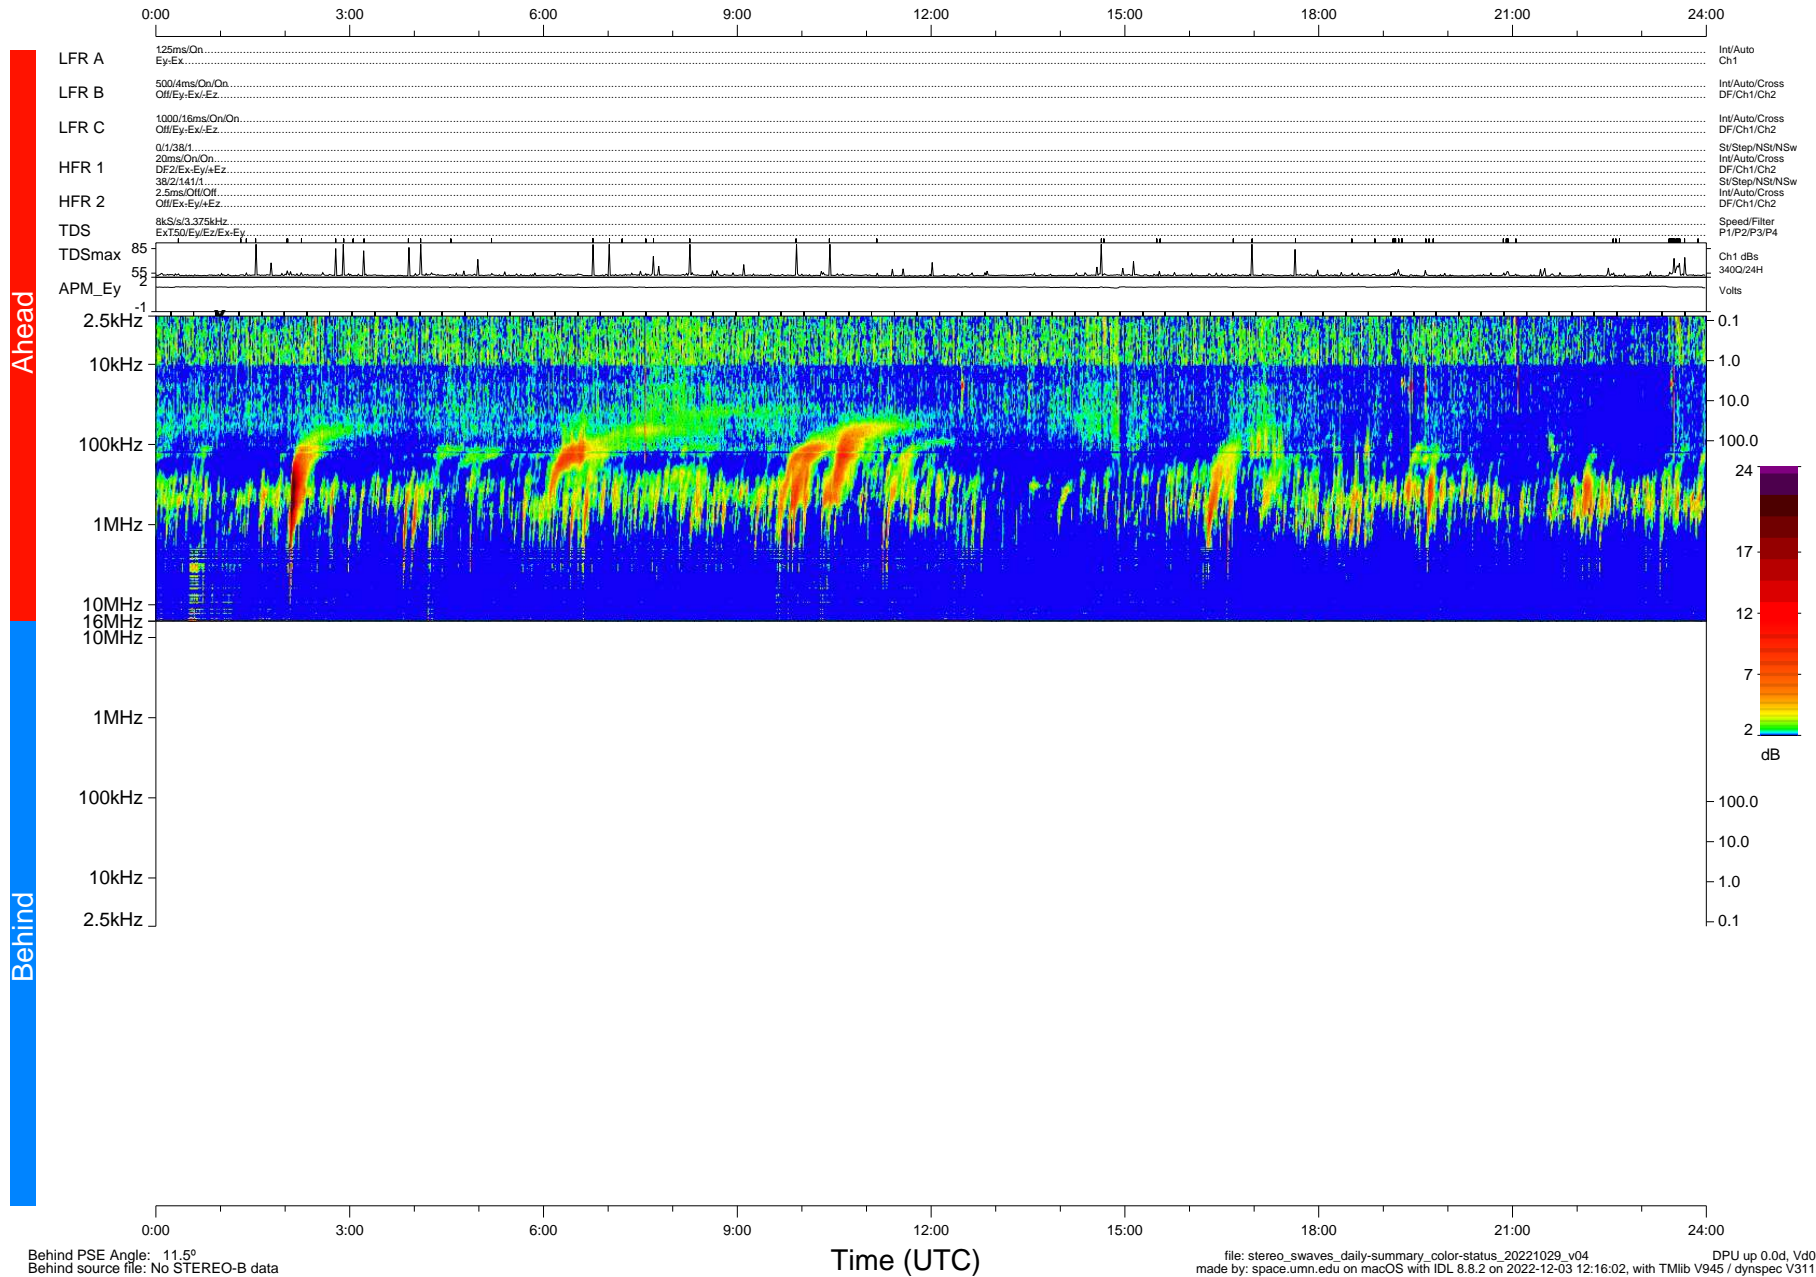

STEREO/WAVES Daily Summary - 29-Oct-2022 (DOY 302)

Ahead source file: swaves_ahead_2022_302_1_05.fin (Recovery: 100.0% HK, 102% Pkts)
 Ahead PSE Angle: -15.8°

DPU up 9.4d, V412d40

Behind PSE Angle: 11.5°
 Behind source file: No STEREO-B data

Time (UTC)

file: stereo_swaves_daily-summary_color-status_20221029_v04
 made by: space.umn.edu on macOS with IDL 8.8.2 on 2022-12-03 12:16:02, with Tlib V945 / dynspec V311
 DPU up 0.0d, Vd0