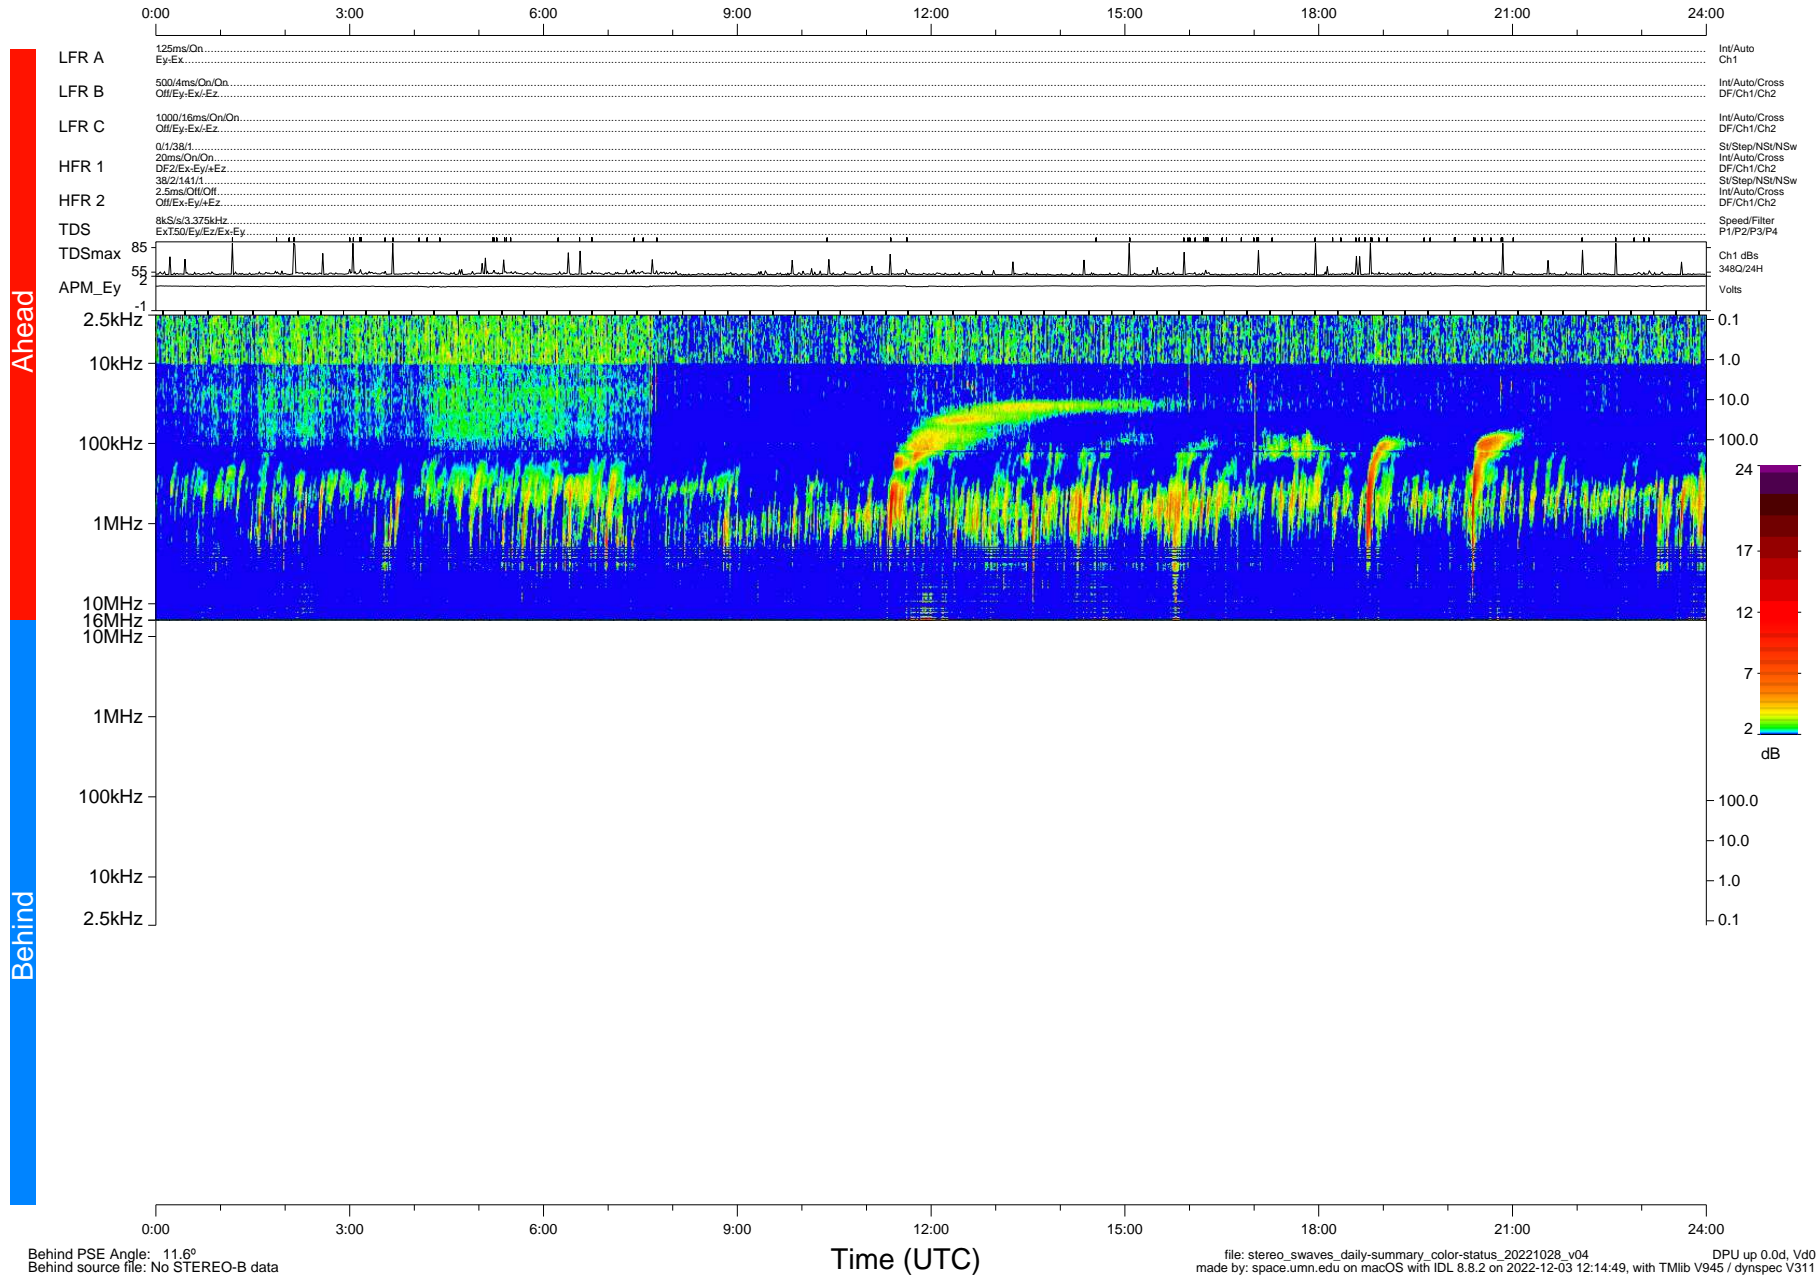

# STEREO/WAVES Daily Summary - 28-Oct-2022 (DOY 301)

Ahead source file: swaves\_ahead\_2022\_301\_1\_05.fin (Recovery: 100.0% HK, 103% Pkts)  
 Ahead PSE Angle: -15.9°

DPU up 8.4d, V412d40

Behind PSE Angle: 11.6°  
 Behind source file: No STEREO-B data

file: stereo\_swaves\_daily-summary\_color-status\_20221028\_v04  
 made by: space.umn.edu on macOS with IDL 8.8.2 on 2022-12-03 12:14:49, with Tlib V945 / dynspec V311  
 DPU up 0.0d, Vd0