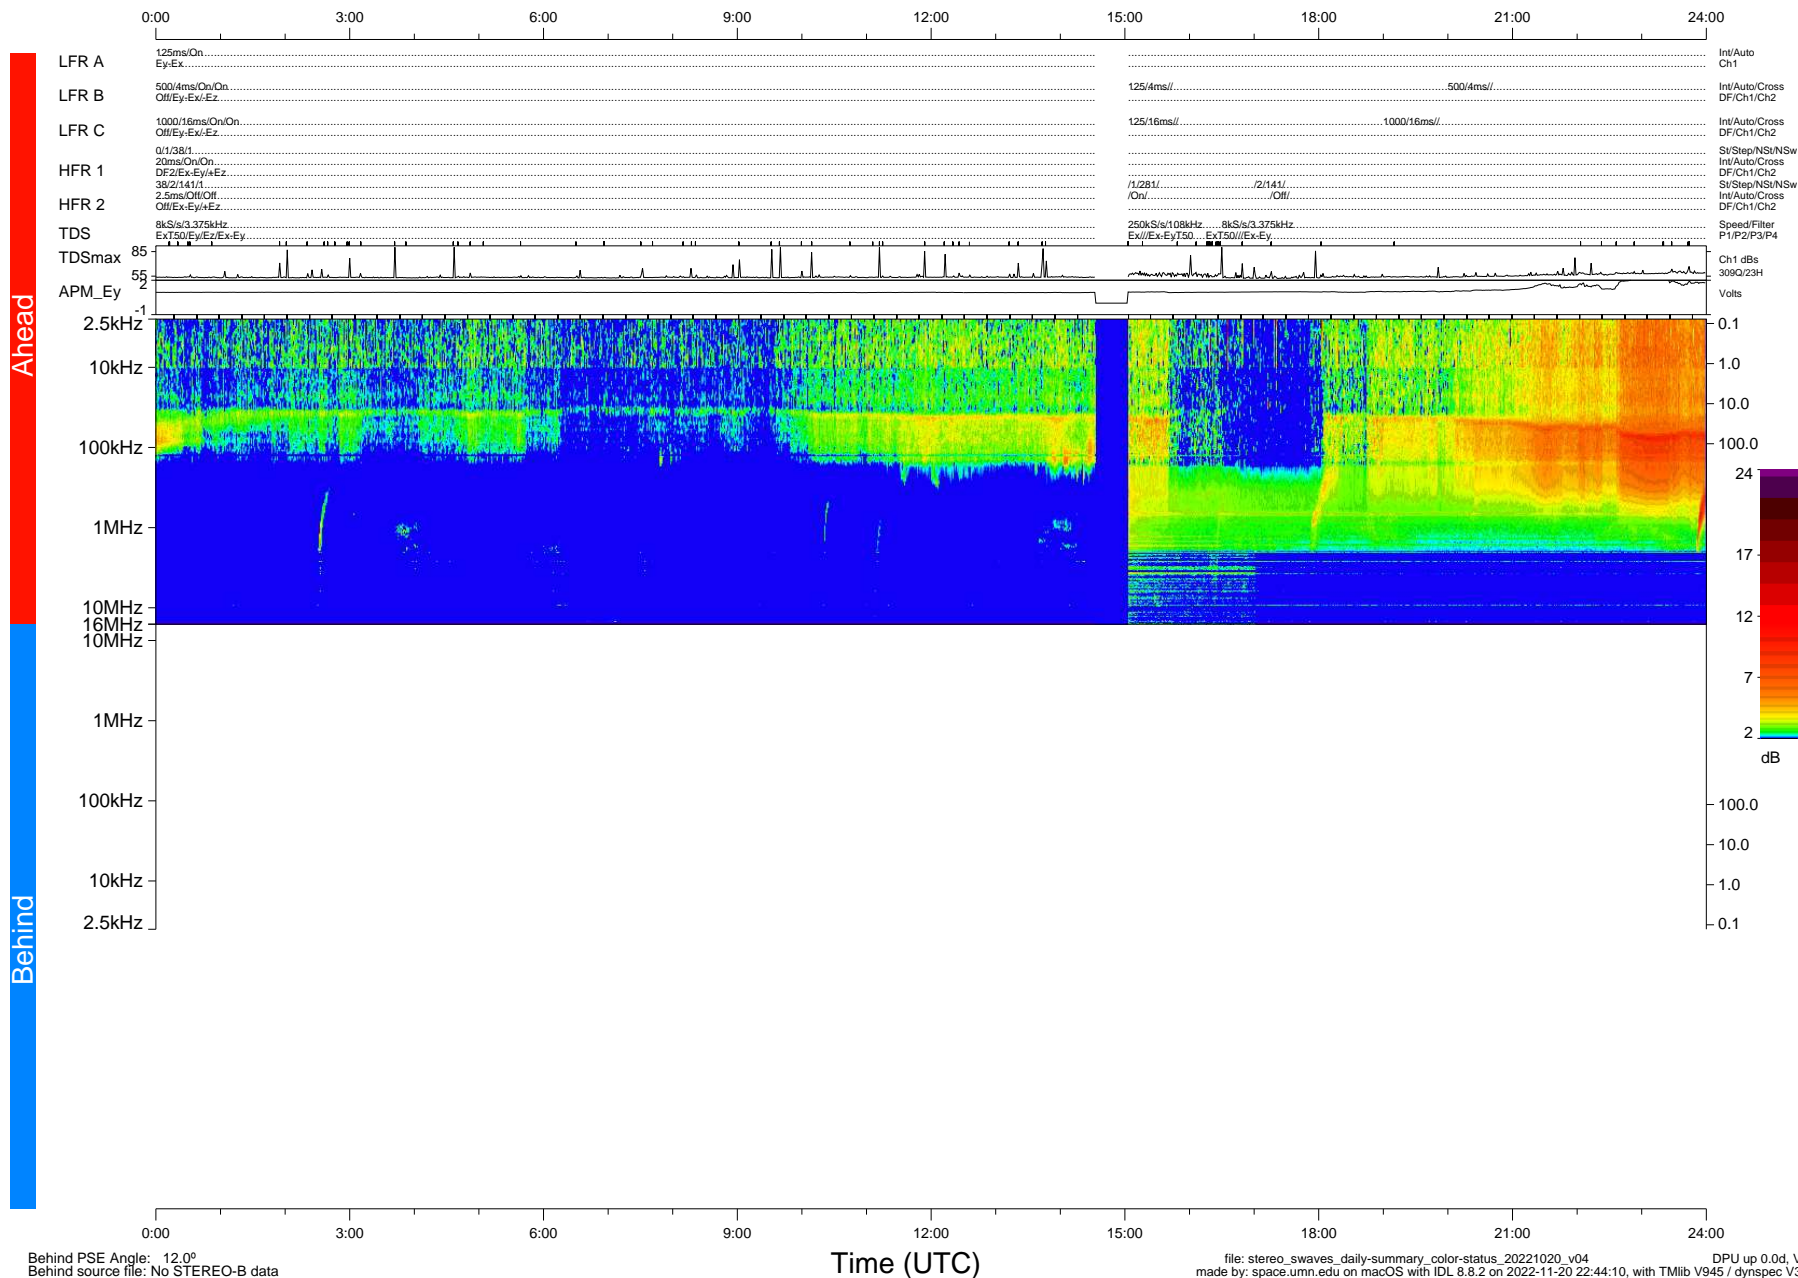

STEREO/WAVES Daily Summary - 20-Oct-2022 (DOY 293)

Ahead source file: swaves_ahead_2022_293_1_05.fin (Recovery: 97.9% HK, 98% Pkts)
Ahead PSE Angle: -16.4°

DPU up 0.4d, V412d40

Behind PSE Angle: 12.0°
Behind source file: No STEREO-B data