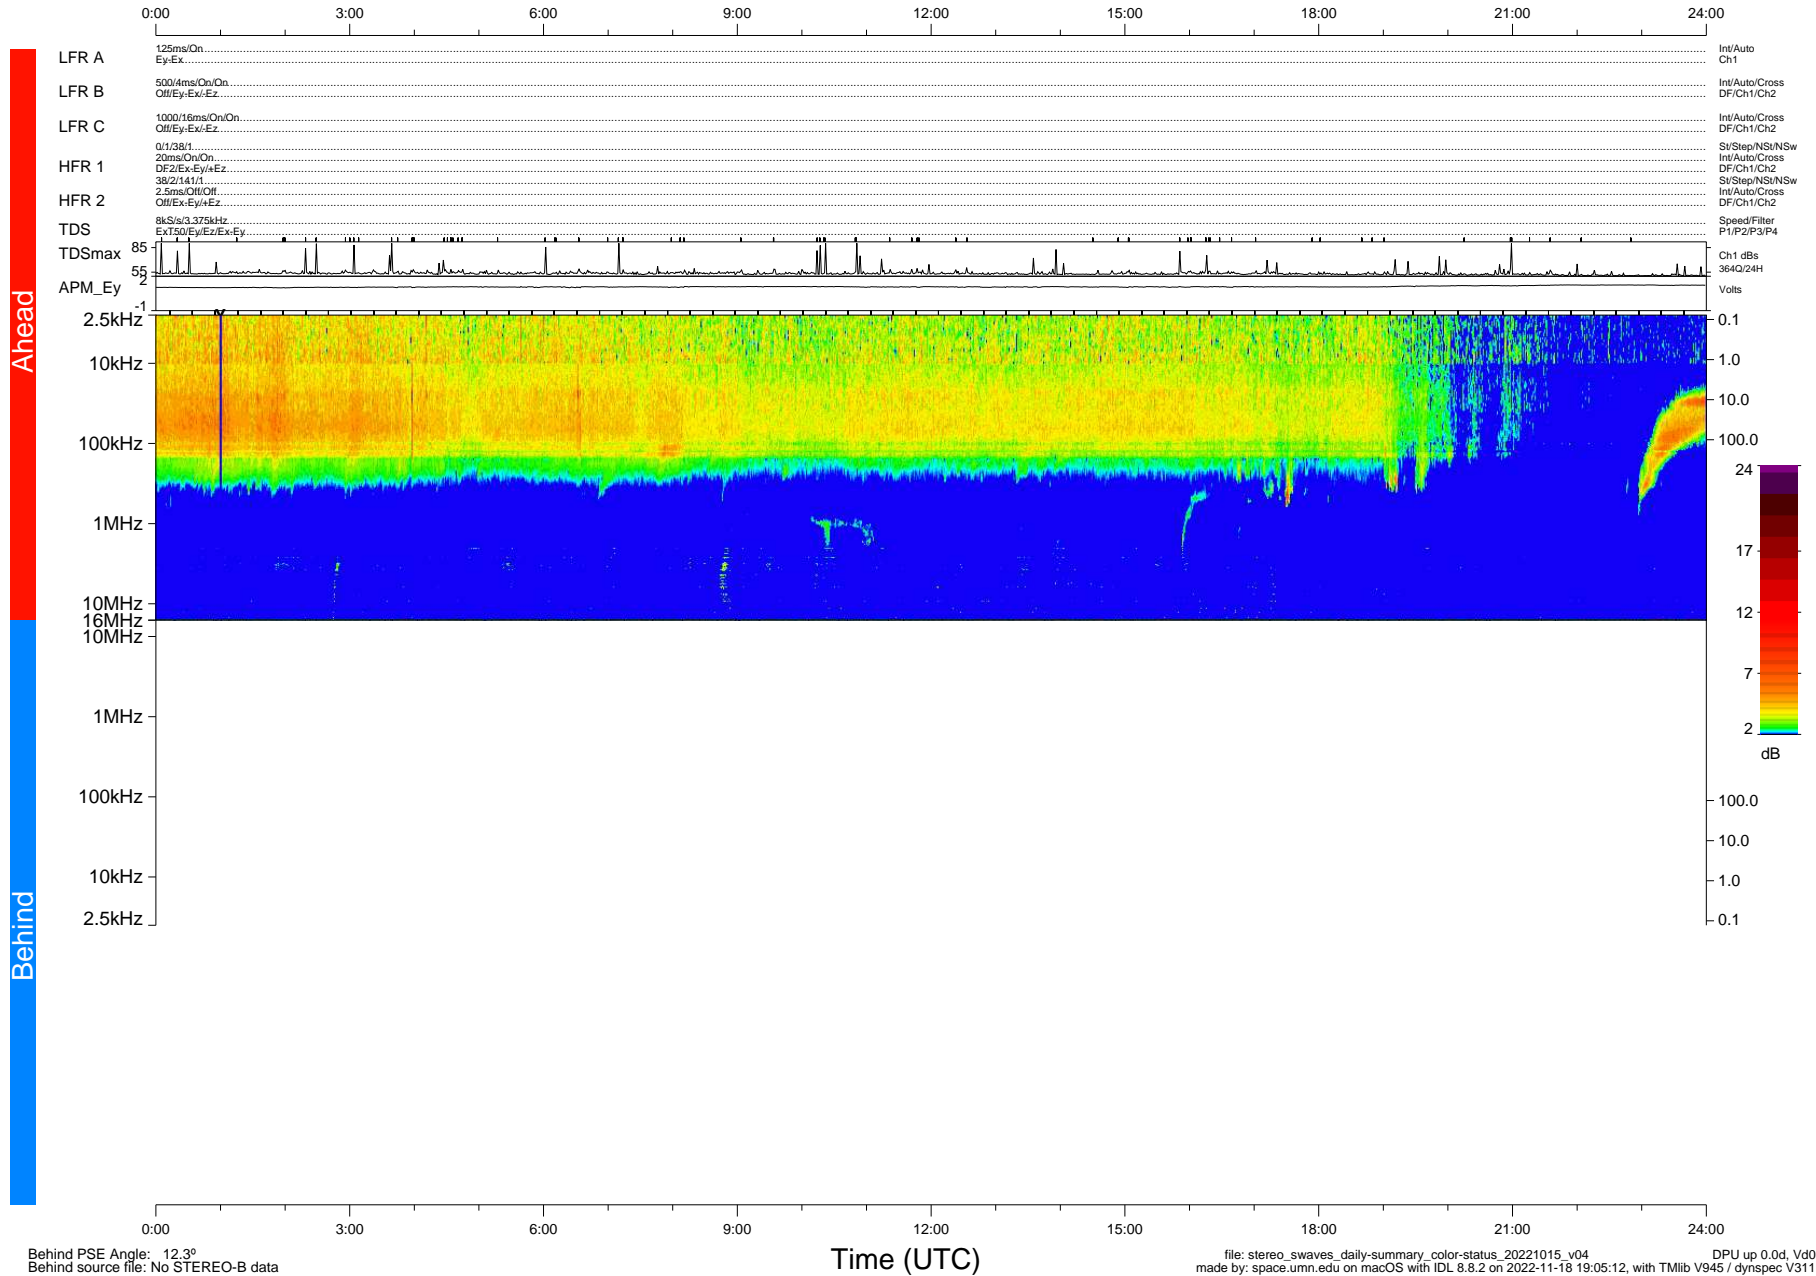

STEREO/WAVES Daily Summary - 15-Oct-2022 (DOY 288)

Ahead source file: swaves_ahead_2022_288_1_05.fin (Recovery: 100.0% HK, 106% Pkts)
 Ahead PSE Angle: -16.6°

DPU up 2656.9d, V412d40

Behind PSE Angle: 12.3°
 Behind source file: No STEREO-B data

file: stereo_swaves_daily-summary_color-status_20221015_v04
 made by: space.umn.edu on macOS with IDL 8.8.2 on 2022-11-18 19:05:12, with TLib V945 / dynspec V311
 DPU up 0.0d, Vd0