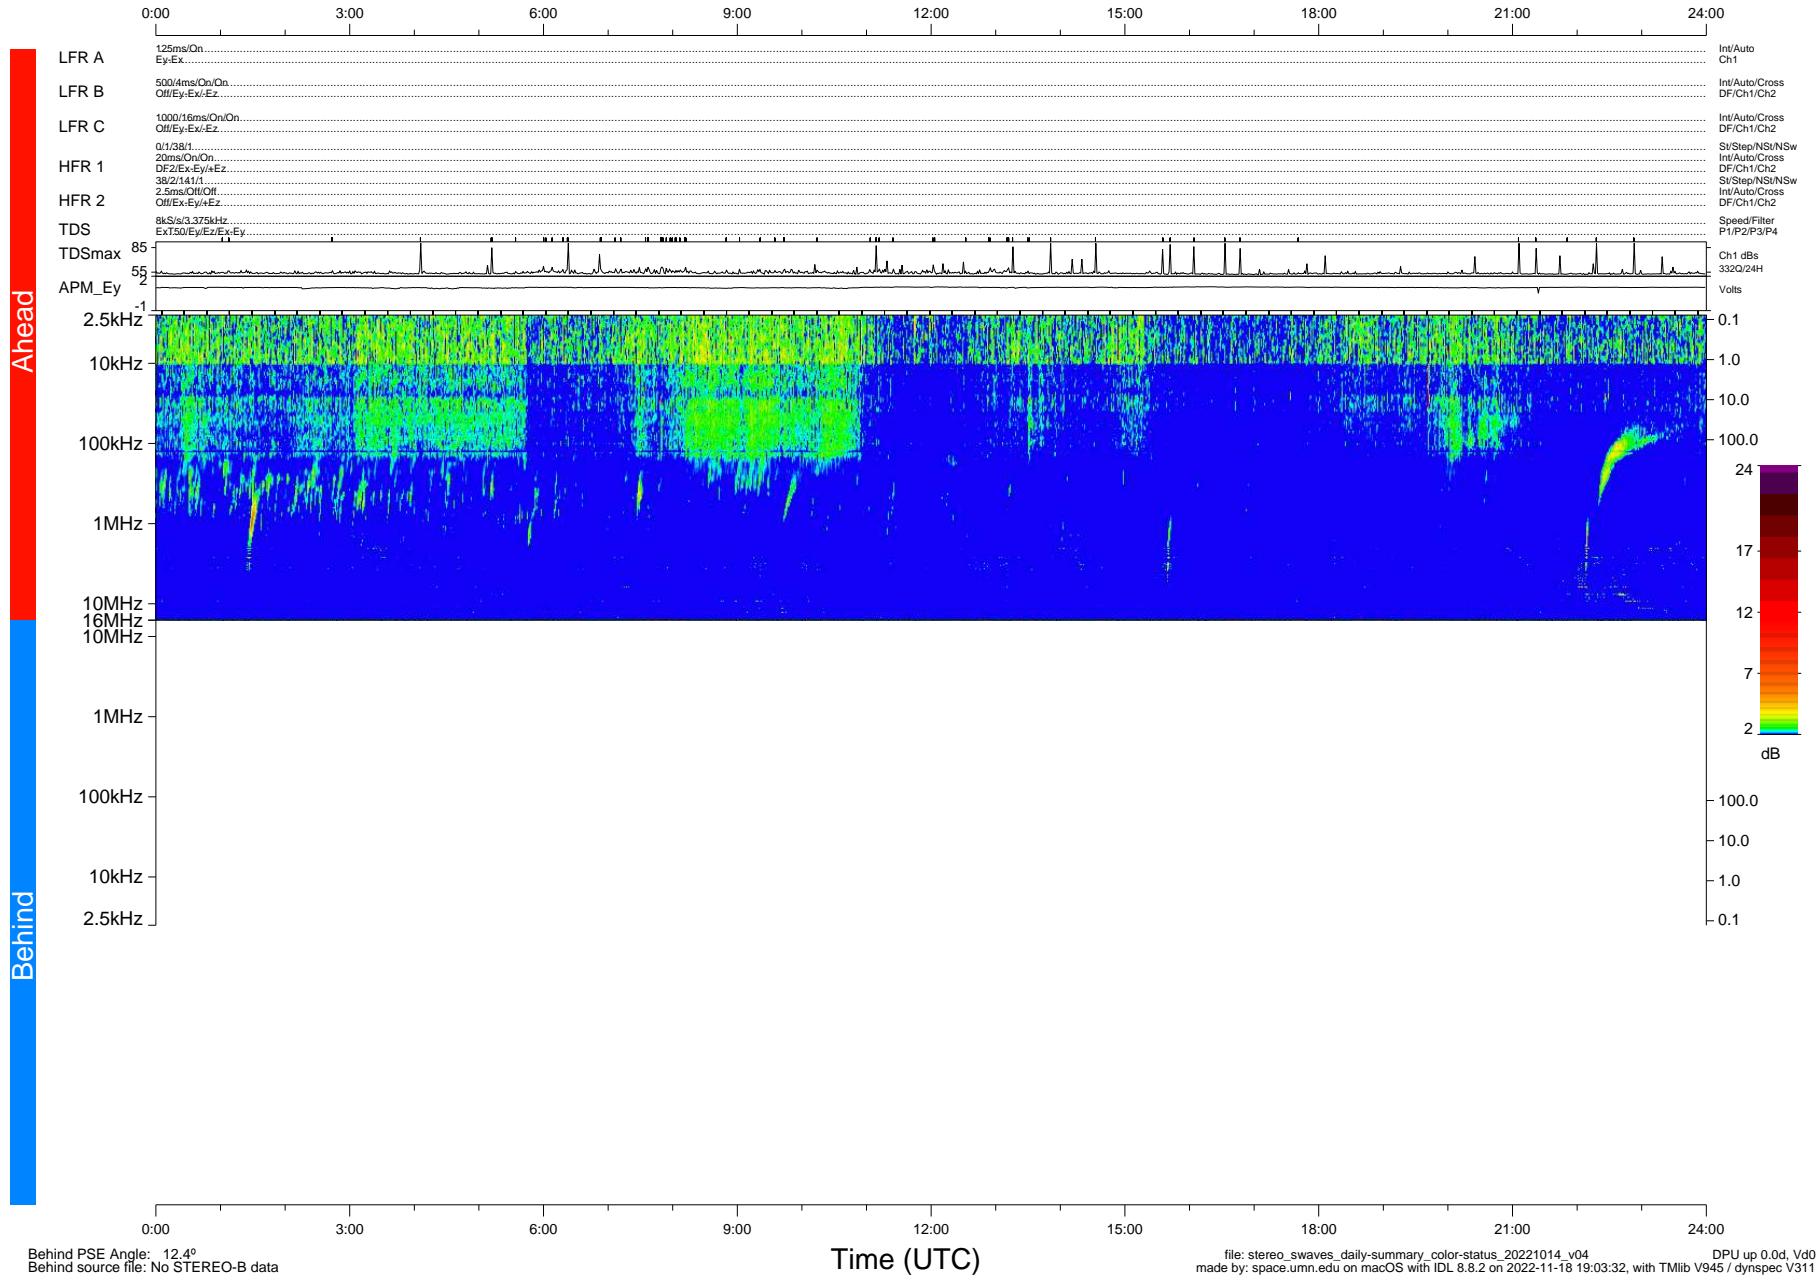

STEREO/WAVES Daily Summary - 14-Oct-2022 (DOY 287)

Ahead source file: swaves_ahead_2022_287_1_05.fin (Recovery: 100.0% HK, 101% Pkts)
 Ahead PSE Angle: -16.7°

DPU up 2655.9d, V412d40

Behind PSE Angle: 12.4°
 Behind source file: No STEREO-B data

Time (UTC)

file: stereo_swaves_daily-summary_color-status_20221014_v04 DPU up 0.0d, Vd0
 made by: space.umn.edu on macOS with IDL 8.8.2 on 2022-11-18 19:03:32, with Tlib V945 / dynspec V311