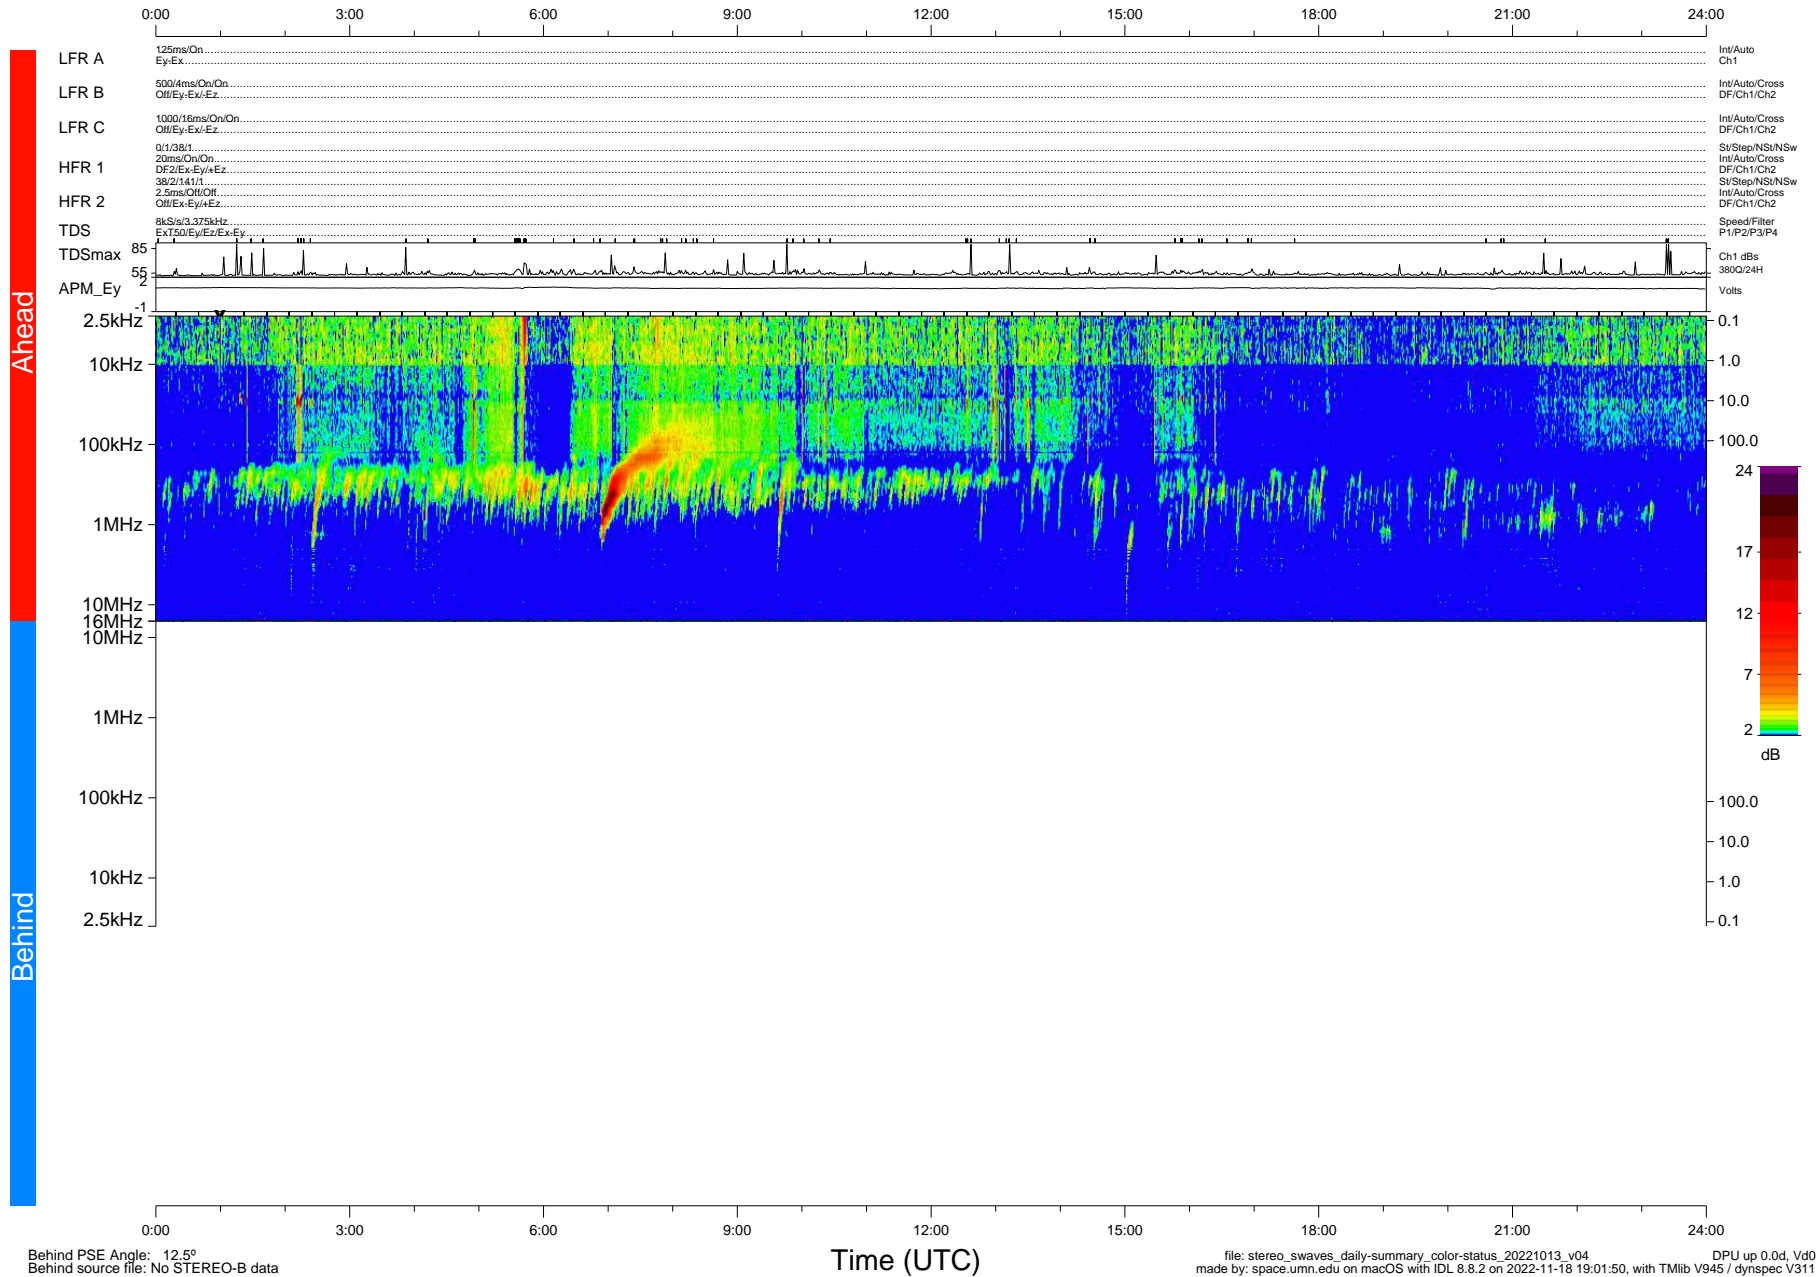

STEREO/WAVES Daily Summary - 13-Oct-2022 (DOY 286)

Ahead source file: swaves_ahead_2022_286_1_05.fin (Recovery: 100.0% HK, 108% Pkts)
 Ahead PSE Angle: -16.7°

DPU up 2654.9d, V412d40

Behind PSE Angle: 12.5°
 Behind source file: No STEREO-B data

Time (UTC)

file: stereo_swaves_daily-summary_color-status_20221013_v04
 made by: space.umn.edu on macOS with IDL 8.8.2 on 2022-11-18 19:01:50, with Tlib V945 / dynspec V311
 DPU up 0.0d, Vd0