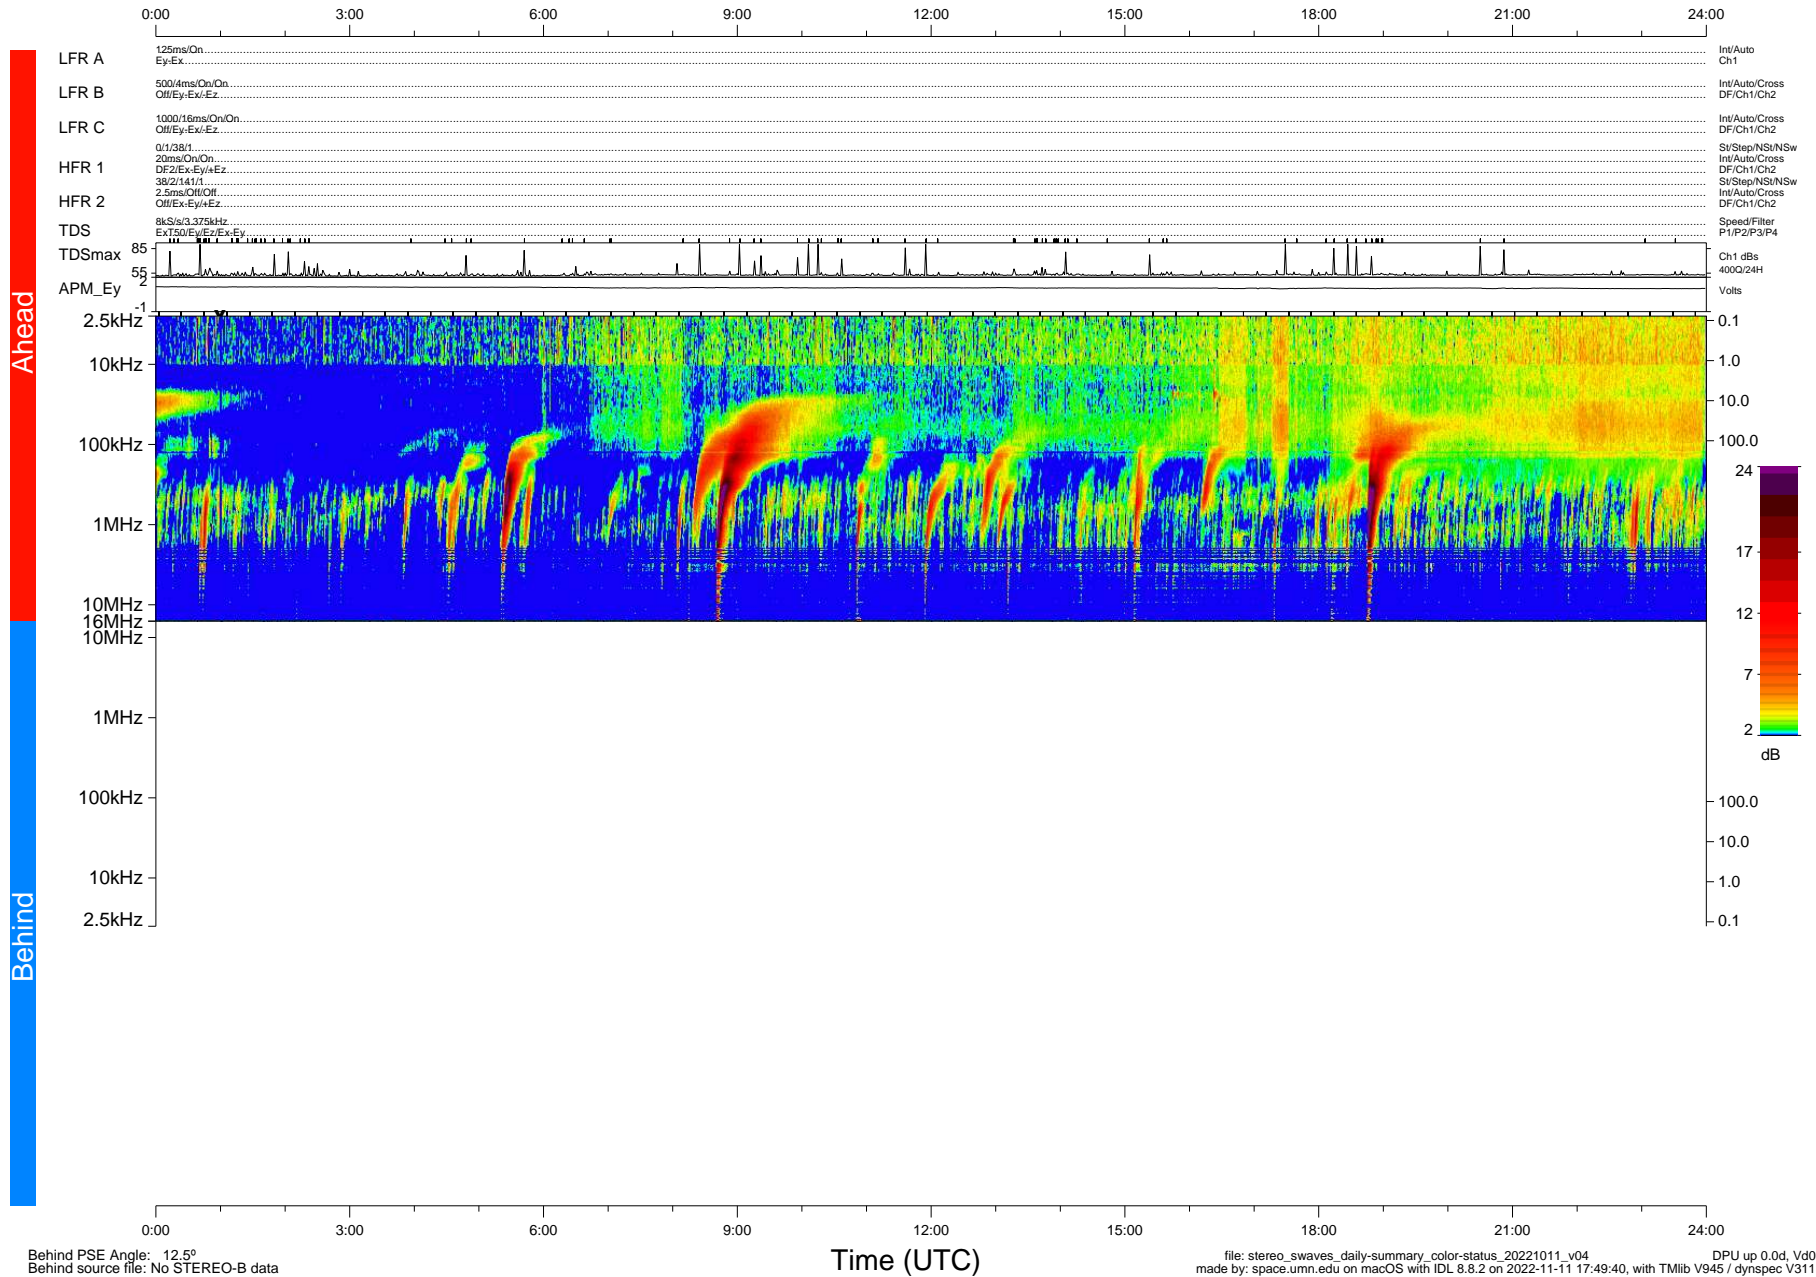

STEREO/WAVES Daily Summary - 11-Oct-2022 (DOY 284)

Ahead source file: swaves_ahead_2022_284_1_05.fin (Recovery: 100.0% HK, 111% Pkts)
 Ahead PSE Angle: -16.9°

DPU up 2652.9d, V412d40

Behind PSE Angle: 12.5°
 Behind source file: No STEREO-B data

file: stereo_swaves_daily-summary_color-status_20221011_v04
 made by: space.umn.edu on macOS with IDL 8.8.2 on 2022-11-11 17:49:40, with Tlib V945 / dynspec V311
 DPU up 0.0d, Vd0