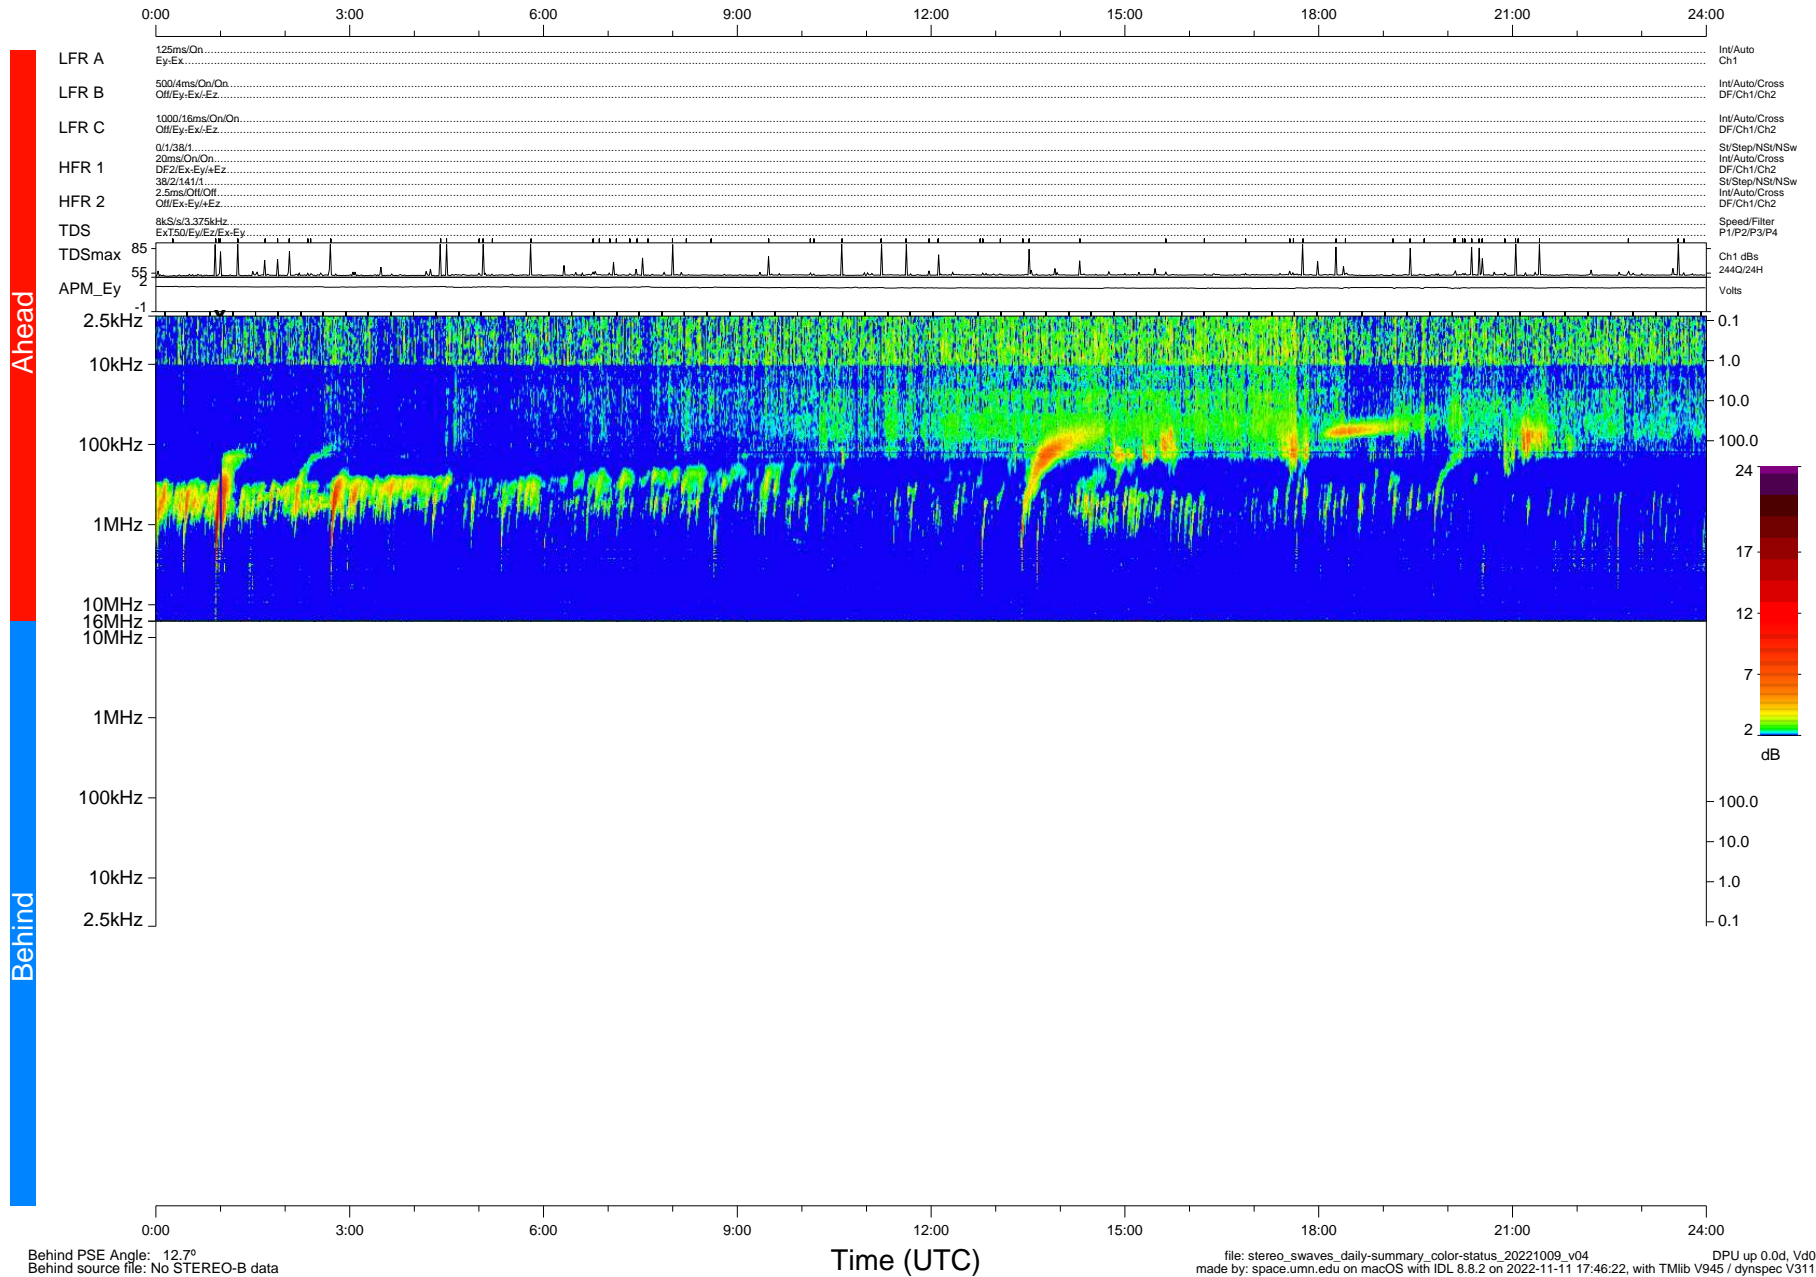

STEREO/WAVES Daily Summary - 09-Oct-2022 (DOY 282)

Ahead source file: swaves_ahead_2022_282_1_05.fin (Recovery: 100.0% HK, 88% Pkts)
 Ahead PSE Angle: -17.0°

DPU up 2650.9d, V412d40

Behind PSE Angle: 12.7°
 Behind source file: No STEREO-B data

file: stereo_swaves_daily-summary_color-status_20221009_v04
 made by: space.umn.edu on macOS with IDL 8.8.2 on 2022-11-11 17:46:22, with Tlib V945 / dynspec V311
 DPU up 0.0d, Vd0