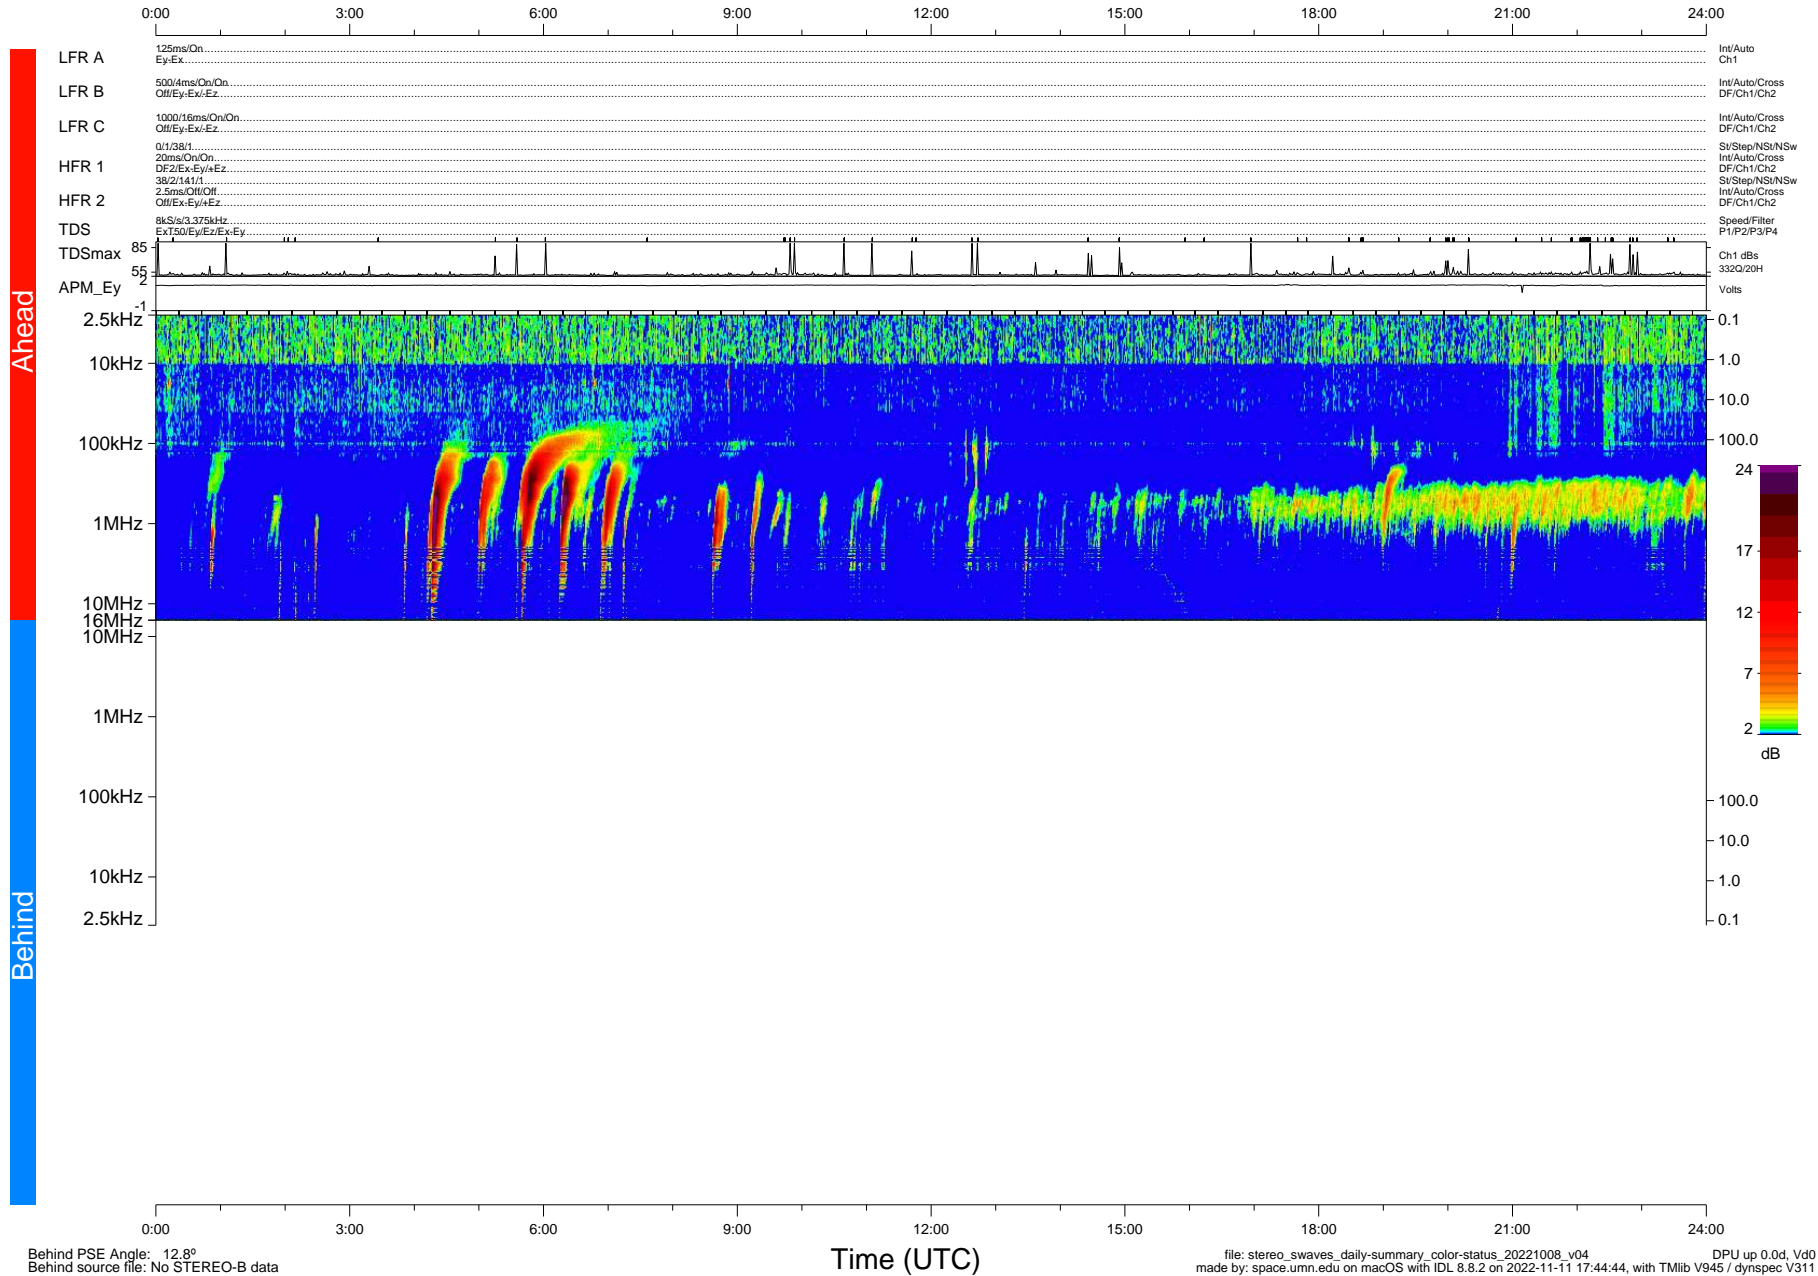

STEREO/WAVES Daily Summary - 08-Oct-2022 (DOY 281)

Ahead source file: swaves_ahead_2022_281_1_05.fin (Recovery: 100.0% HK, 101% Pkts)
 Ahead PSE Angle: -17.1°

DPU up 2649.9d, V412d40

Behind PSE Angle: 12.8°
 Behind source file: No STEREO-B data

Time (UTC)

file: stereo_swaves_daily-summary_color-status_20221008_v04 DPU up 0.0d, Vd0
 made by: space.umn.edu on macOS with IDL 8.8.2 on 2022-11-11 17:44:44, with Tlib V945 / dynspec V311