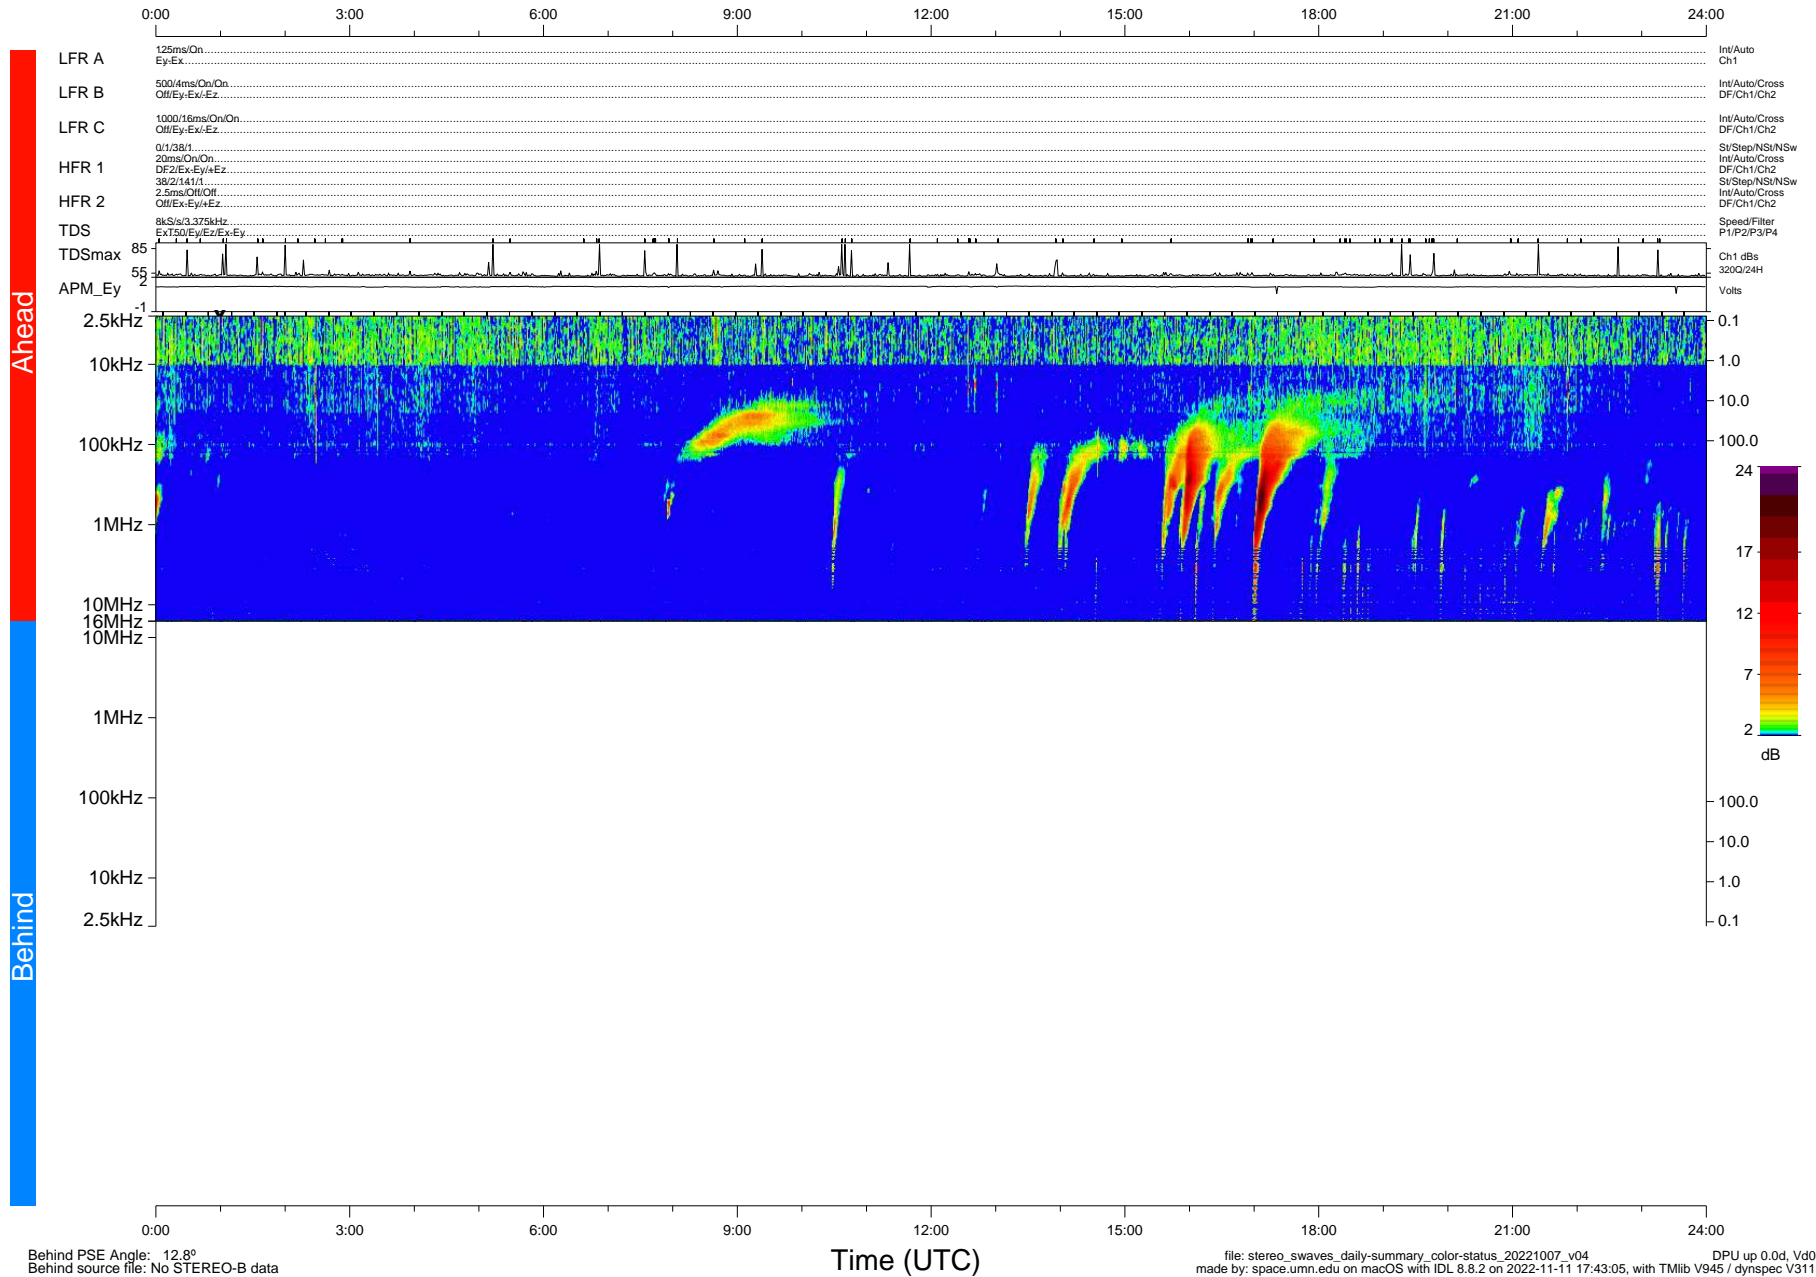

STEREO/WAVES Daily Summary - 07-Oct-2022 (DOY 280)

Ahead source file: swaves_ahead_2022_280_1_05.fin (Recovery: 100.0% HK, 99% Pkts)
 Ahead PSE Angle: -17.1°

DPU up 2648.9d, V412d40

Behind PSE Angle: 12.8°
 Behind source file: No STEREO-B data

Time (UTC)

file: stereo_swaves_daily-summary_color-status_20221007_v04
 made by: space.umn.edu on macOS with IDL 8.8.2 on 2022-11-11 17:43:05, with TLib V945 / dynspec V311
 DPU up 0.0d, Vd0