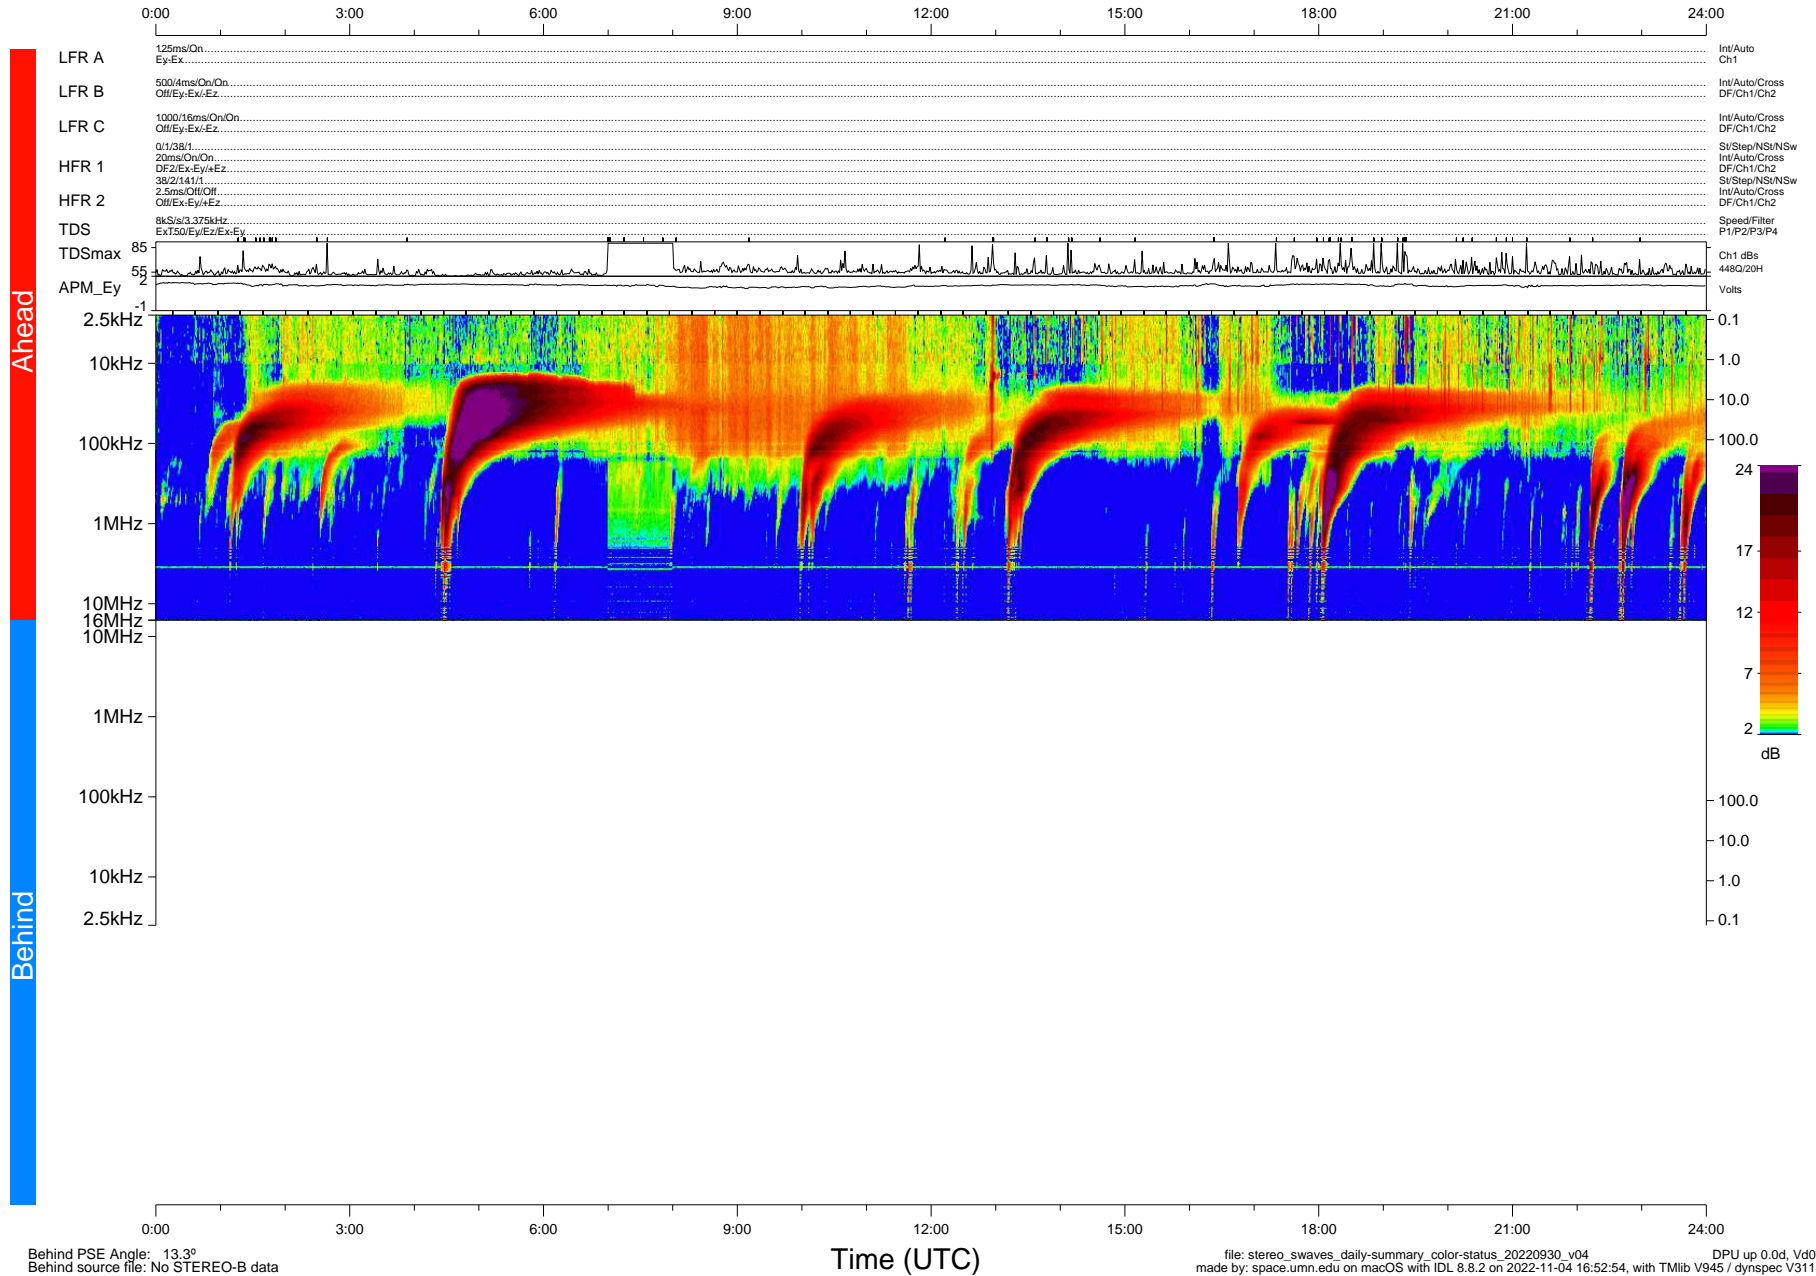

STEREO/WAVES Daily Summary - 30-Sep-2022 (DOY 273)

Ahead source file: swaves_ahead_2022_273_1_05.fin (Recovery: 100.0% HK, 117% Pkts)
 Ahead PSE Angle: -17.6°

DPU up 2641.9d, V412d40a26

Behind PSE Angle: 13.3°
 Behind source file: No STEREO-B data

file: stereo_swaves_daily-summary_color-status_20220930_v04 DPU up 0.0d, Vd0
 made by: space.umn.edu on macOS with IDL 8.8.2 on 2022-11-04 16:52:54, with Tlib V945 / dynspec V311