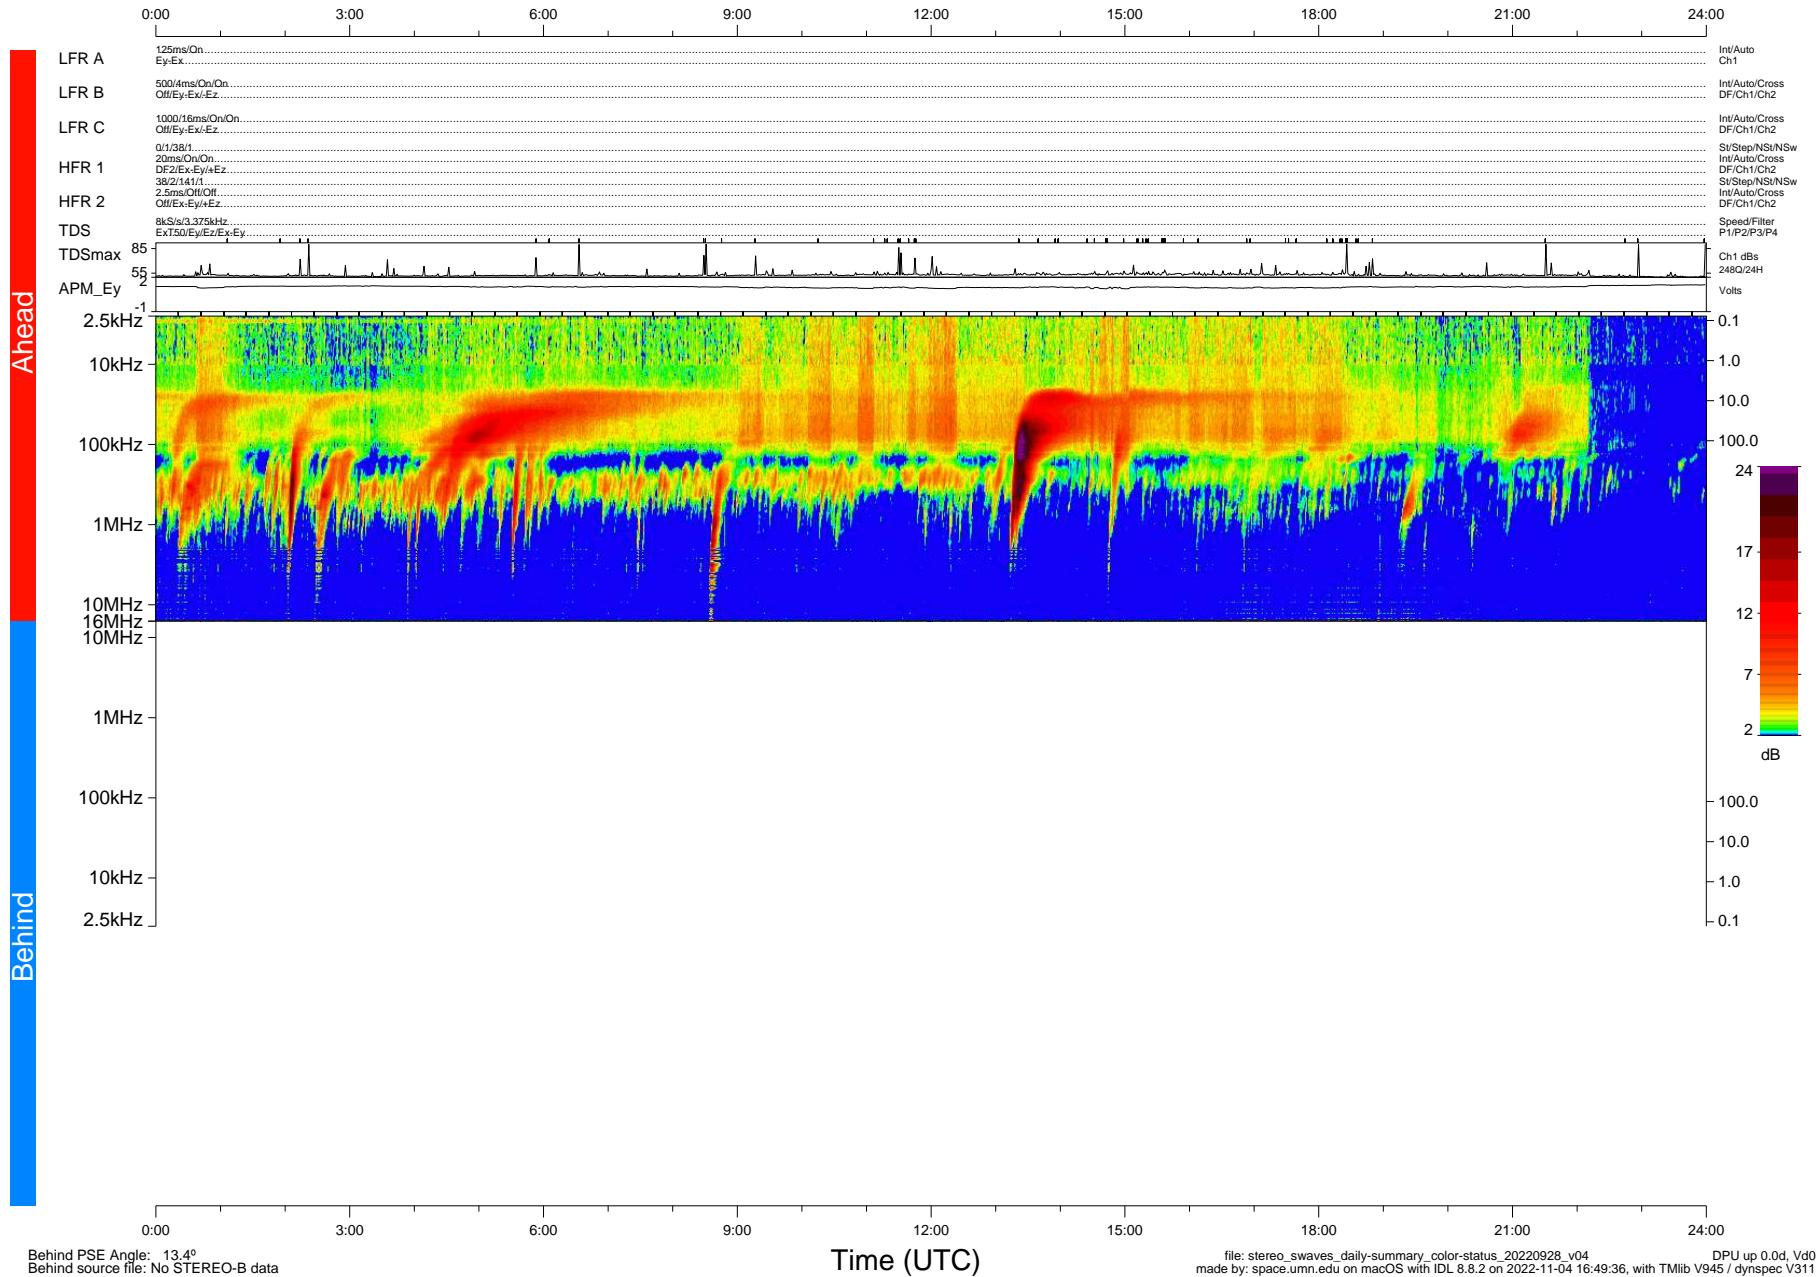

STEREO/WAVES Daily Summary - 28-Sep-2022 (DOY 271)

Ahead source file: swaves_ahead_2022_271_1_05.fin (Recovery: 100.0% HK, 89% PKts)
 Ahead PSE Angle: -17.6°

DPU up 2639.9d, V412d40

Behind PSE Angle: 13.4°
 Behind source file: No STEREO-B data

file: stereo_swaves_daily-summary_color-status_20220928_v04
 made by: space.umn.edu on macOS with IDL 8.8.2 on 2022-11-04 16:49:36, with Tlib V945 / dynspec V311
 DPU up 0.0d, Vd0