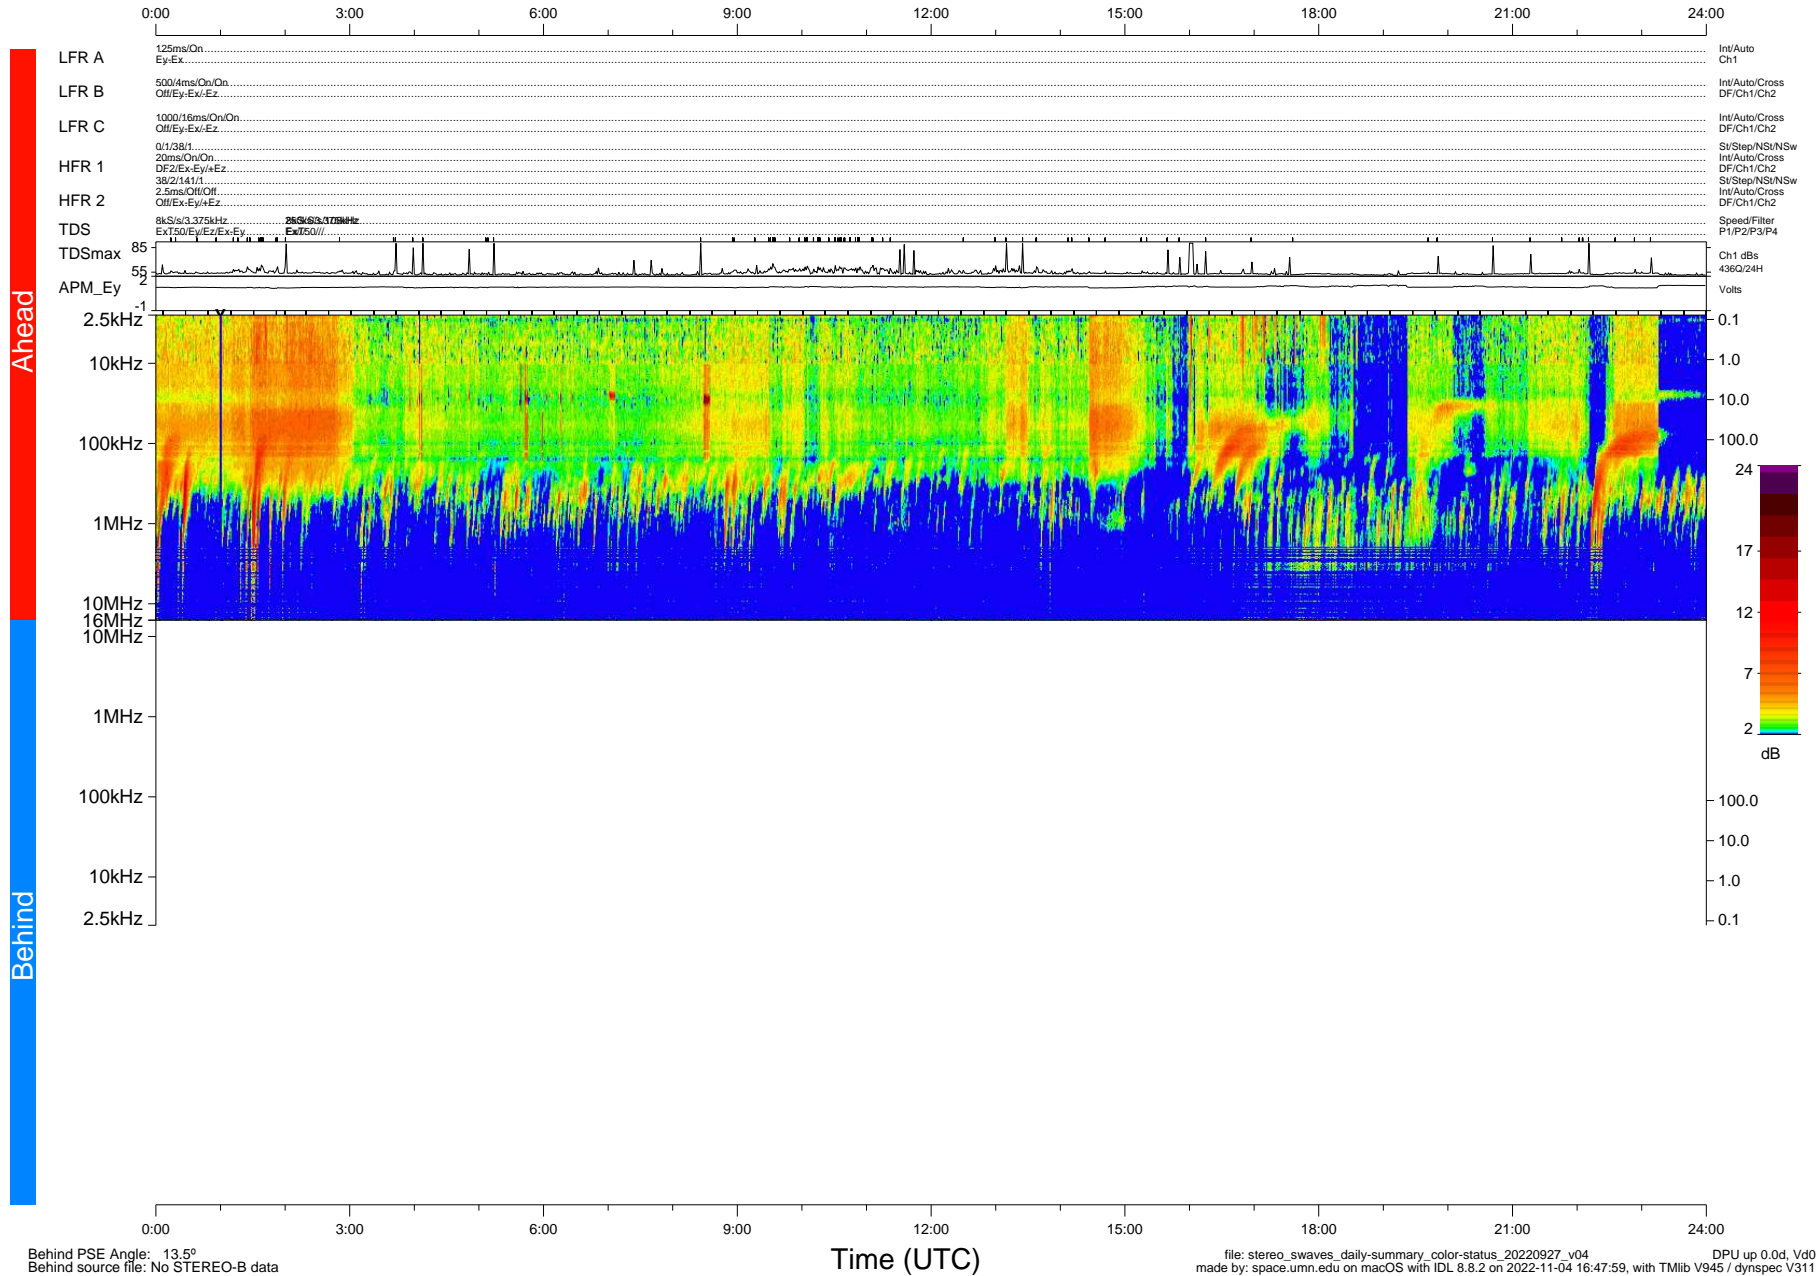

STEREO/WAVES Daily Summary - 27-Sep-2022 (DOY 270)

Ahead source file: swaves_ahead_2022_270_1_05.fin (Recovery: 100.0% HK, 116% Pkts)
 Ahead PSE Angle: -17.9°

DPU up 2638.9d, V412d40

Behind PSE Angle: 13.5°
 Behind source file: No STEREO-B data

file: stereo_swaves_daily-summary_color-status_20220927_v04
 made by: space.umn.edu on macOS with IDL 8.8.2 on 2022-11-04 16:47:59, with TLib V945 / dynspec V311
 DPU up 0.0d, Vd0