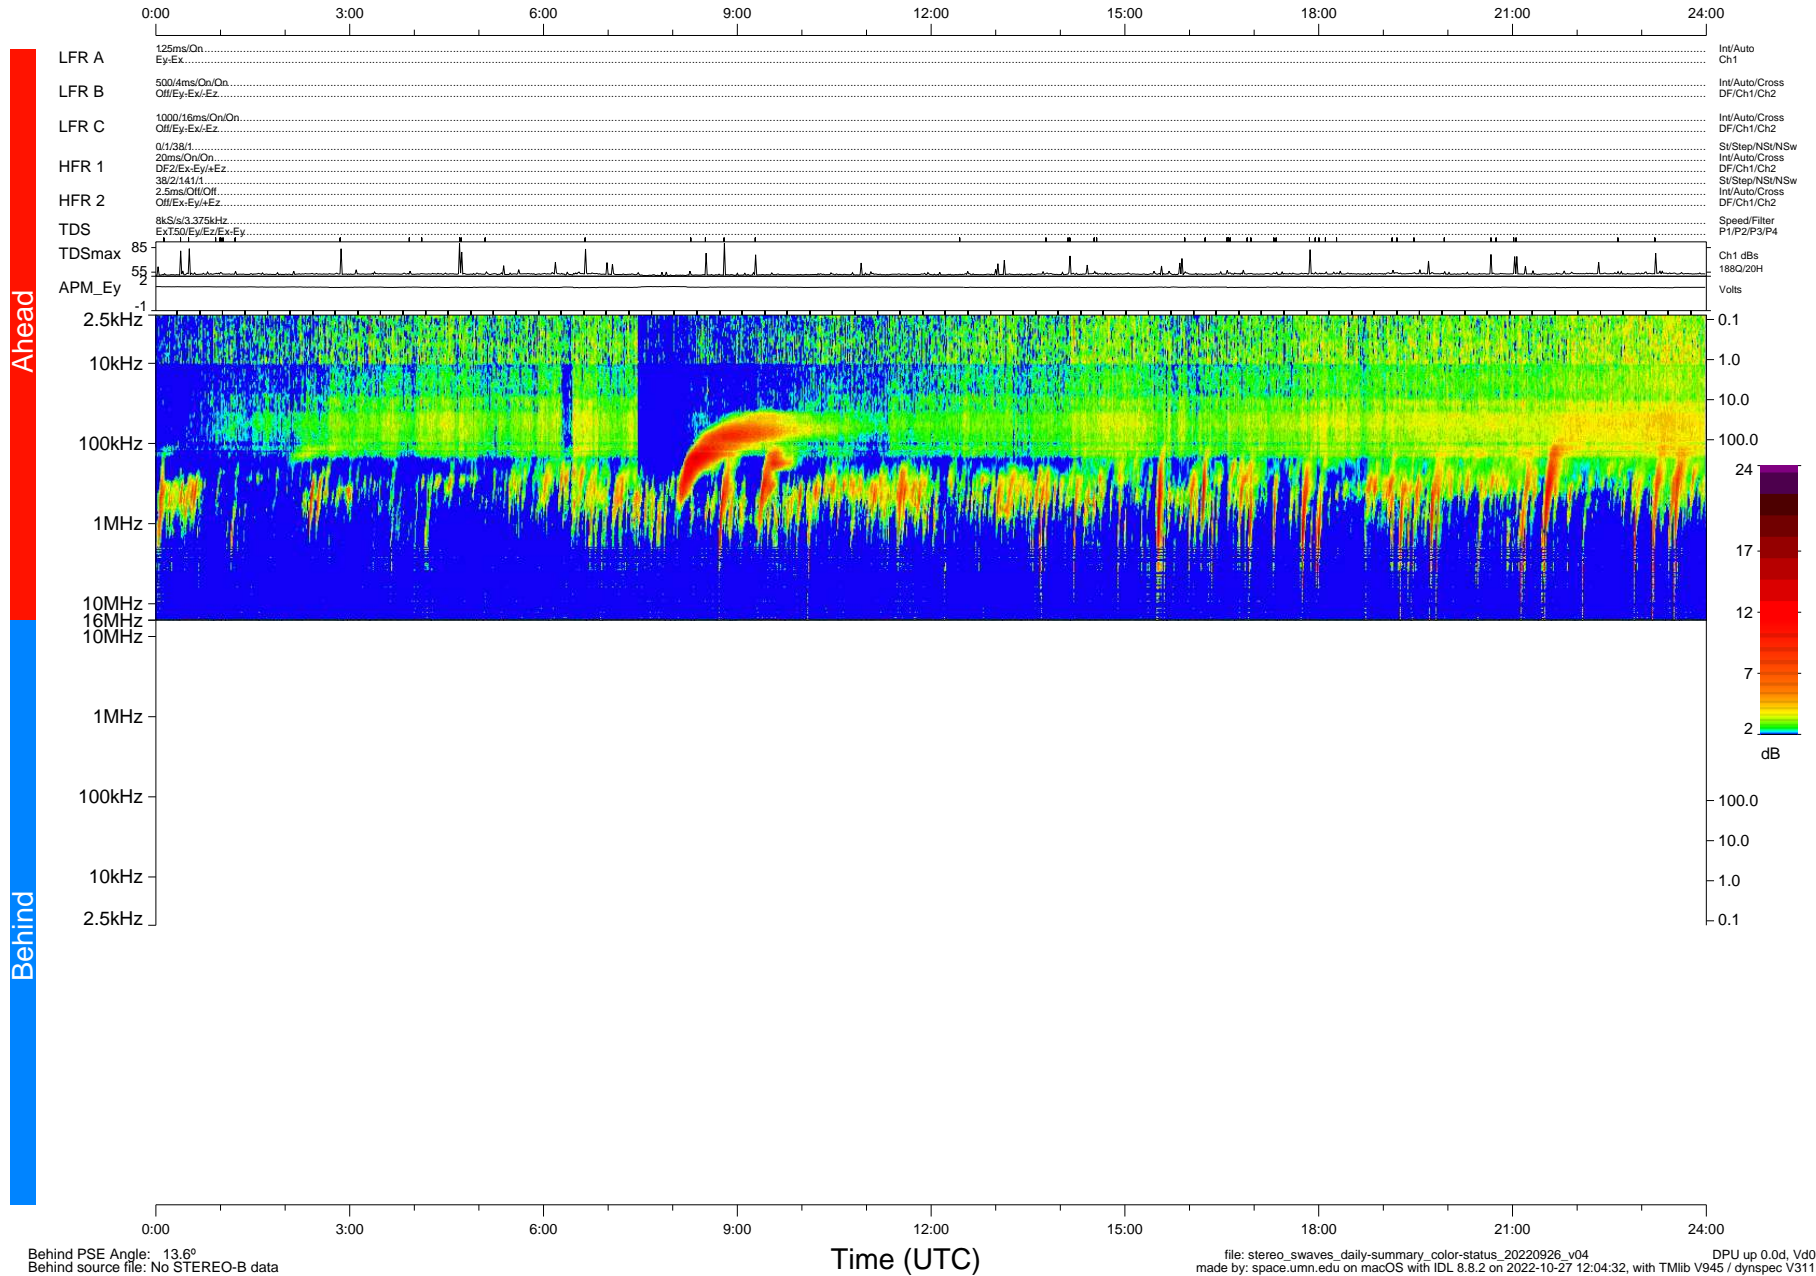

STEREO/WAVES Daily Summary - 26-Sep-2022 (DOY 269)

Ahead source file: swaves_ahead_2022_269_1_05.fin (Recovery: 100.0% HK, 79% PKts)
 Ahead PSE Angle: -17.9°

DPU up 2637.9d, V412d40

Behind PSE Angle: 13.6°
 Behind source file: No STEREO-B data

file: stereo_swaves_daily-summary_color-status_20220926_v04
 made by: space.umn.edu on macOS with IDL 8.8.2 on 2022-10-27 12:04:32, with Tlib V945 / dynspec V311
 DPU up 0.0d, Vd0