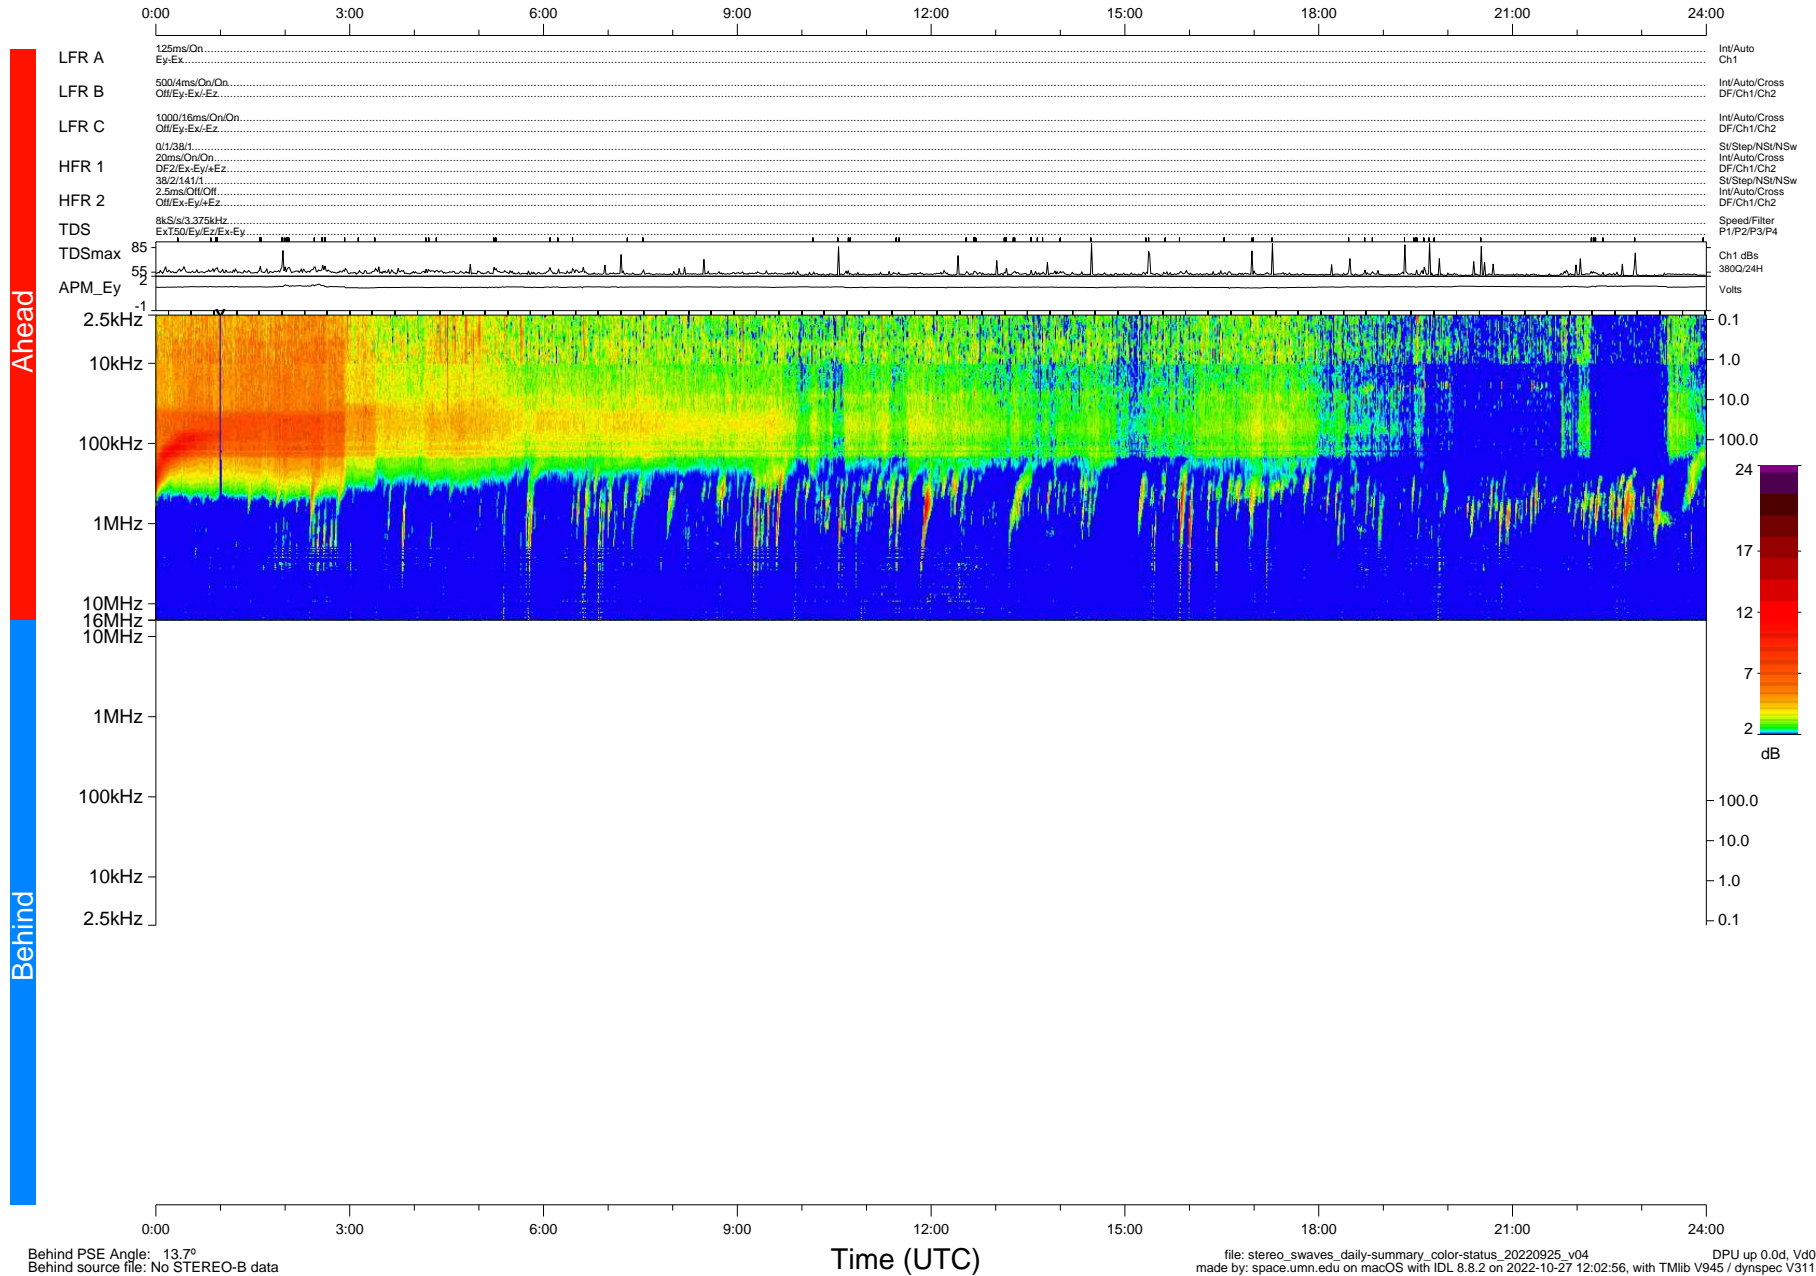

STEREO/WAVES Daily Summary - 25-Sep-2022 (DOY 268)

Ahead source file: swaves_ahead_2022_268_1_05.fin (Recovery: 100.0% HK, 108% Pkts)
 Ahead PSE Angle: -18.0°

DPU up 2636.9d, V412d40

Behind PSE Angle: 13.7°
 Behind source file: No STEREO-B data

file: stereo_swaves_daily-summary_color-status_20220925_v04 DPU up 0.0d, Vd0
 made by: space.umn.edu on macOS with IDL 8.8.2 on 2022-10-27 12:02:56, with Tlib V945 / dynspec V311