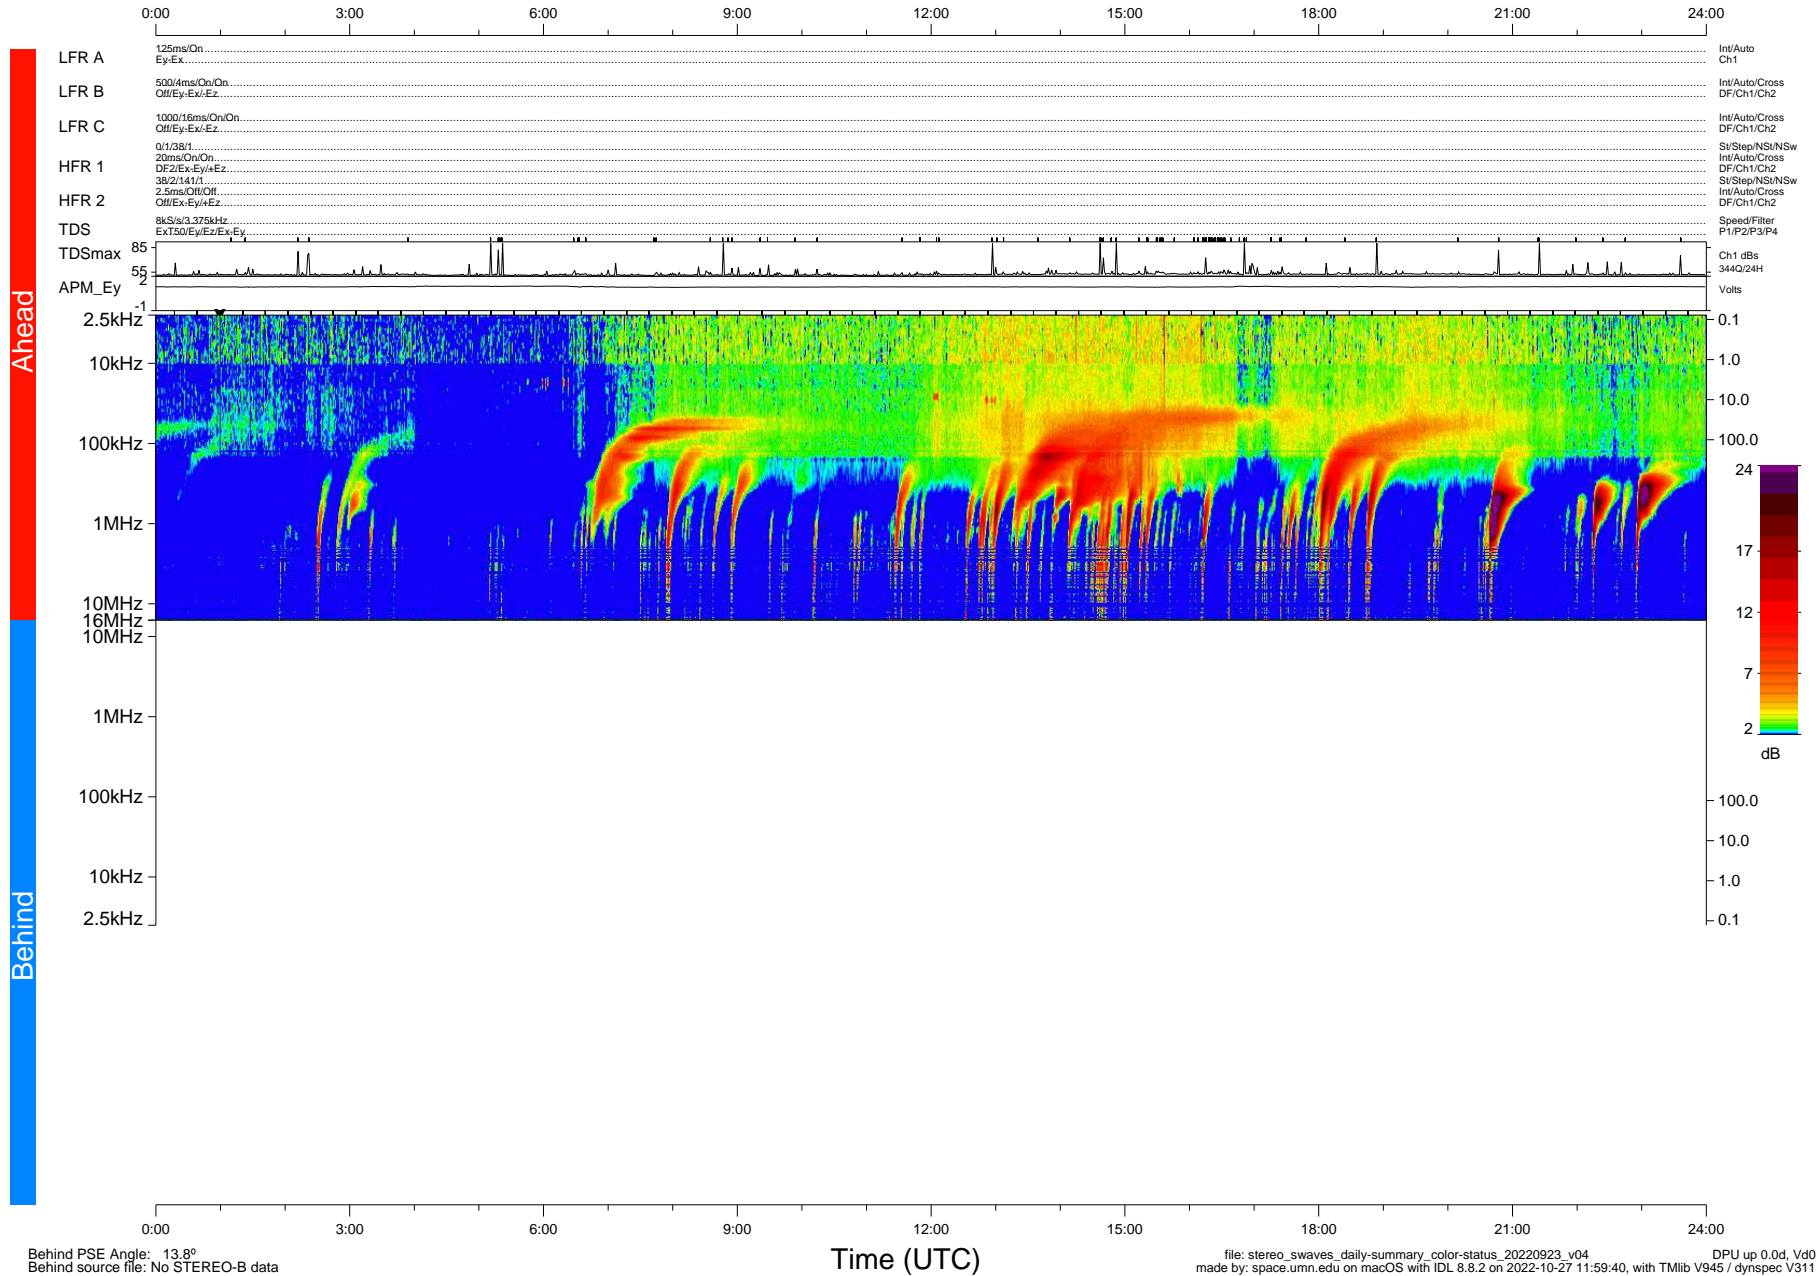

STEREO/WAVES Daily Summary - 23-Sep-2022 (DOY 266)

Ahead source file: swaves_ahead_2022_266_1_05.fin (Recovery: 100.0% HK, 103% Pkts)
 Ahead PSE Angle: -18.2°

DPU up 2634.9d, V412d40

Behind PSE Angle: 13.8°
 Behind source file: No STEREO-B data

Time (UTC)

file: stereo_swaves_daily-summary_color-status_20220923_v04 DPU up 0.0d, Vd0
 made by: space.umn.edu on macOS with IDL 8.8.2 on 2022-10-27 11:59:40, with Tlib V945 / dynspec V311