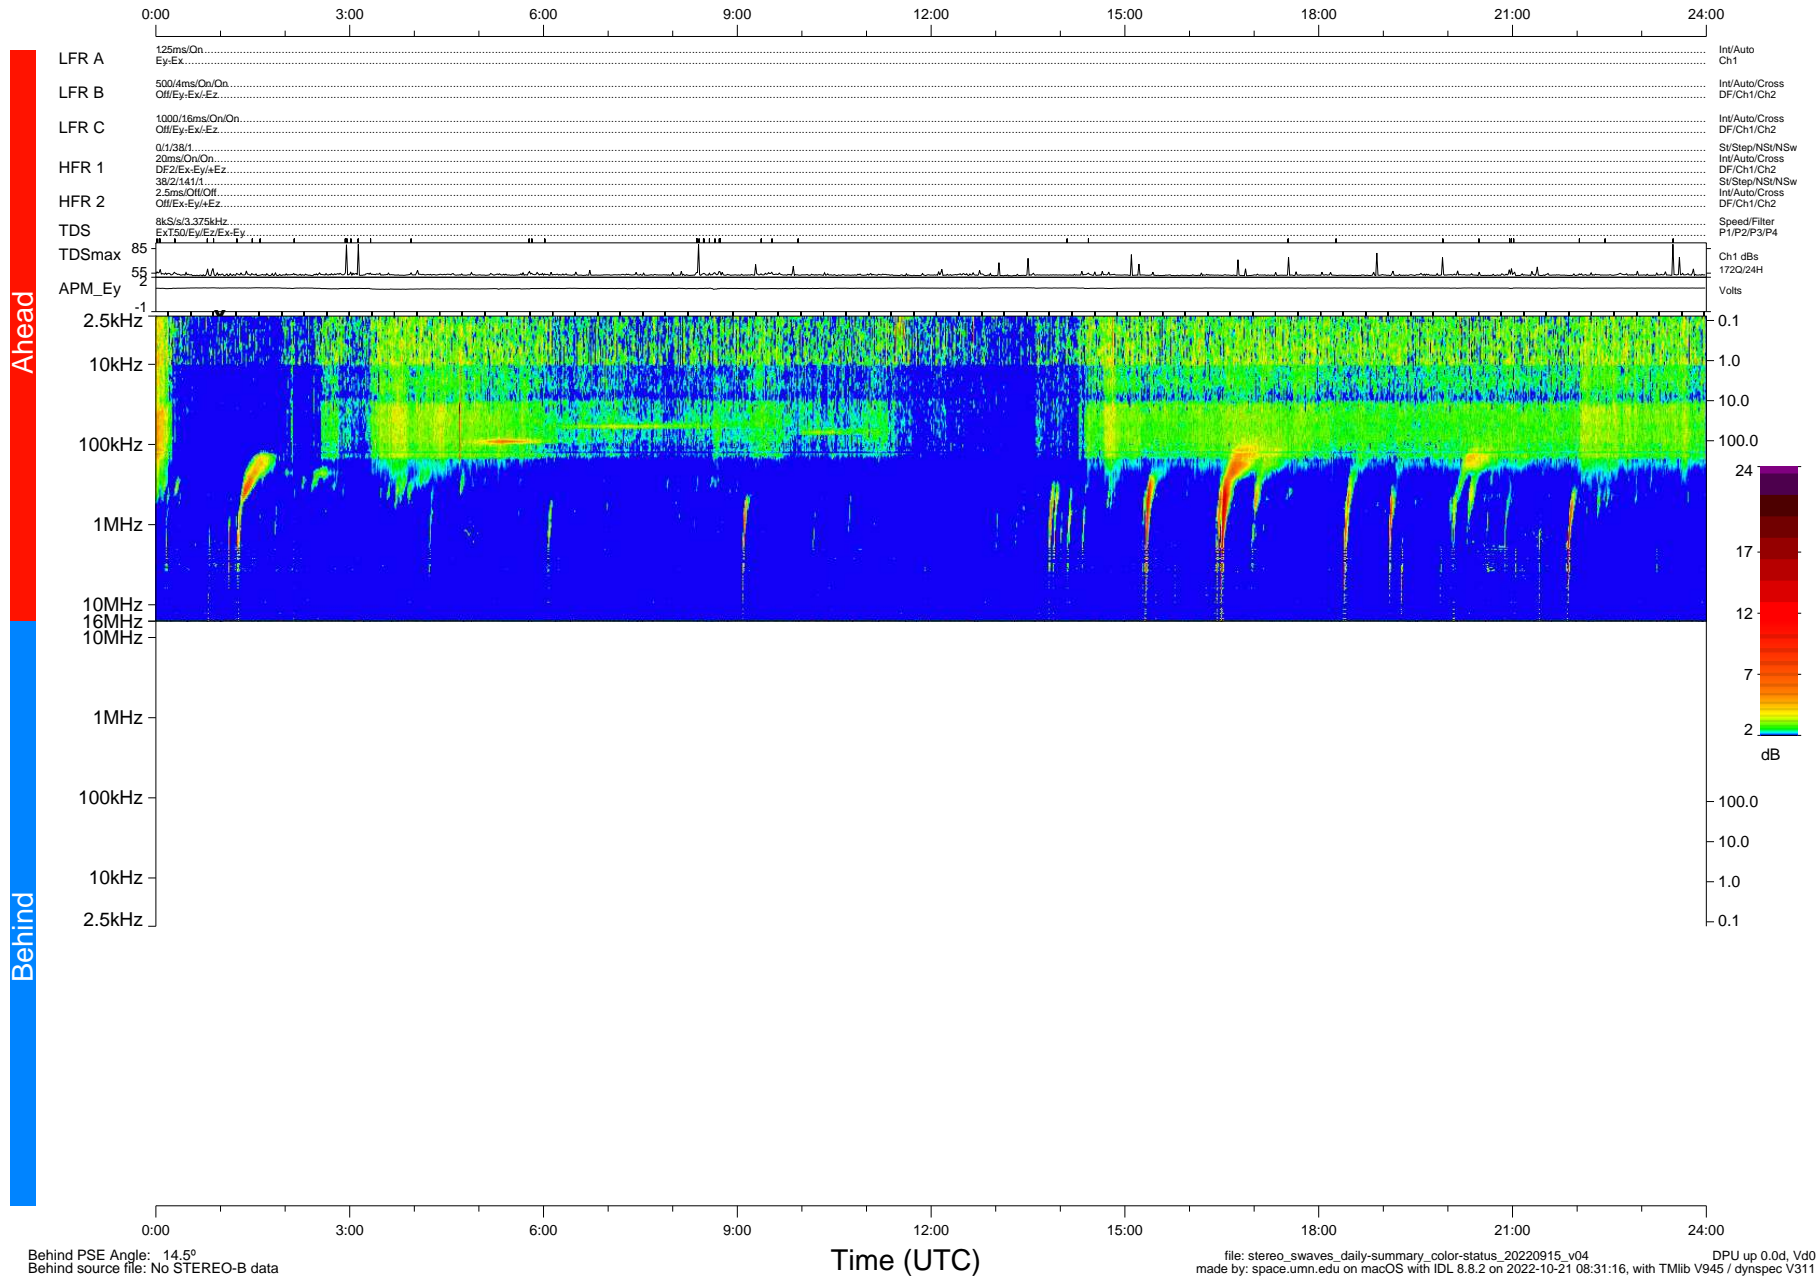

STEREO/WAVES Daily Summary - 15-Sep-2022 (DOY 258)

Ahead source file: swaves_ahead_2022_258_1_05.fin (Recovery: 100.0% HK, 78% Pkts)
 Ahead PSE Angle: -18.7°

DPU up 2626.9d, V412d40

Behind PSE Angle: 14.5°
 Behind source file: No STEREO-B data

Time (UTC)

file: stereo_swaves_daily-summary_color-status_20220915_v04 DPU up 0.0d, Vd0
 made by: space.umn.edu on macOS with IDL 8.8.2 on 2022-10-21 08:31:16, with Tlib V945 / dynspec V311