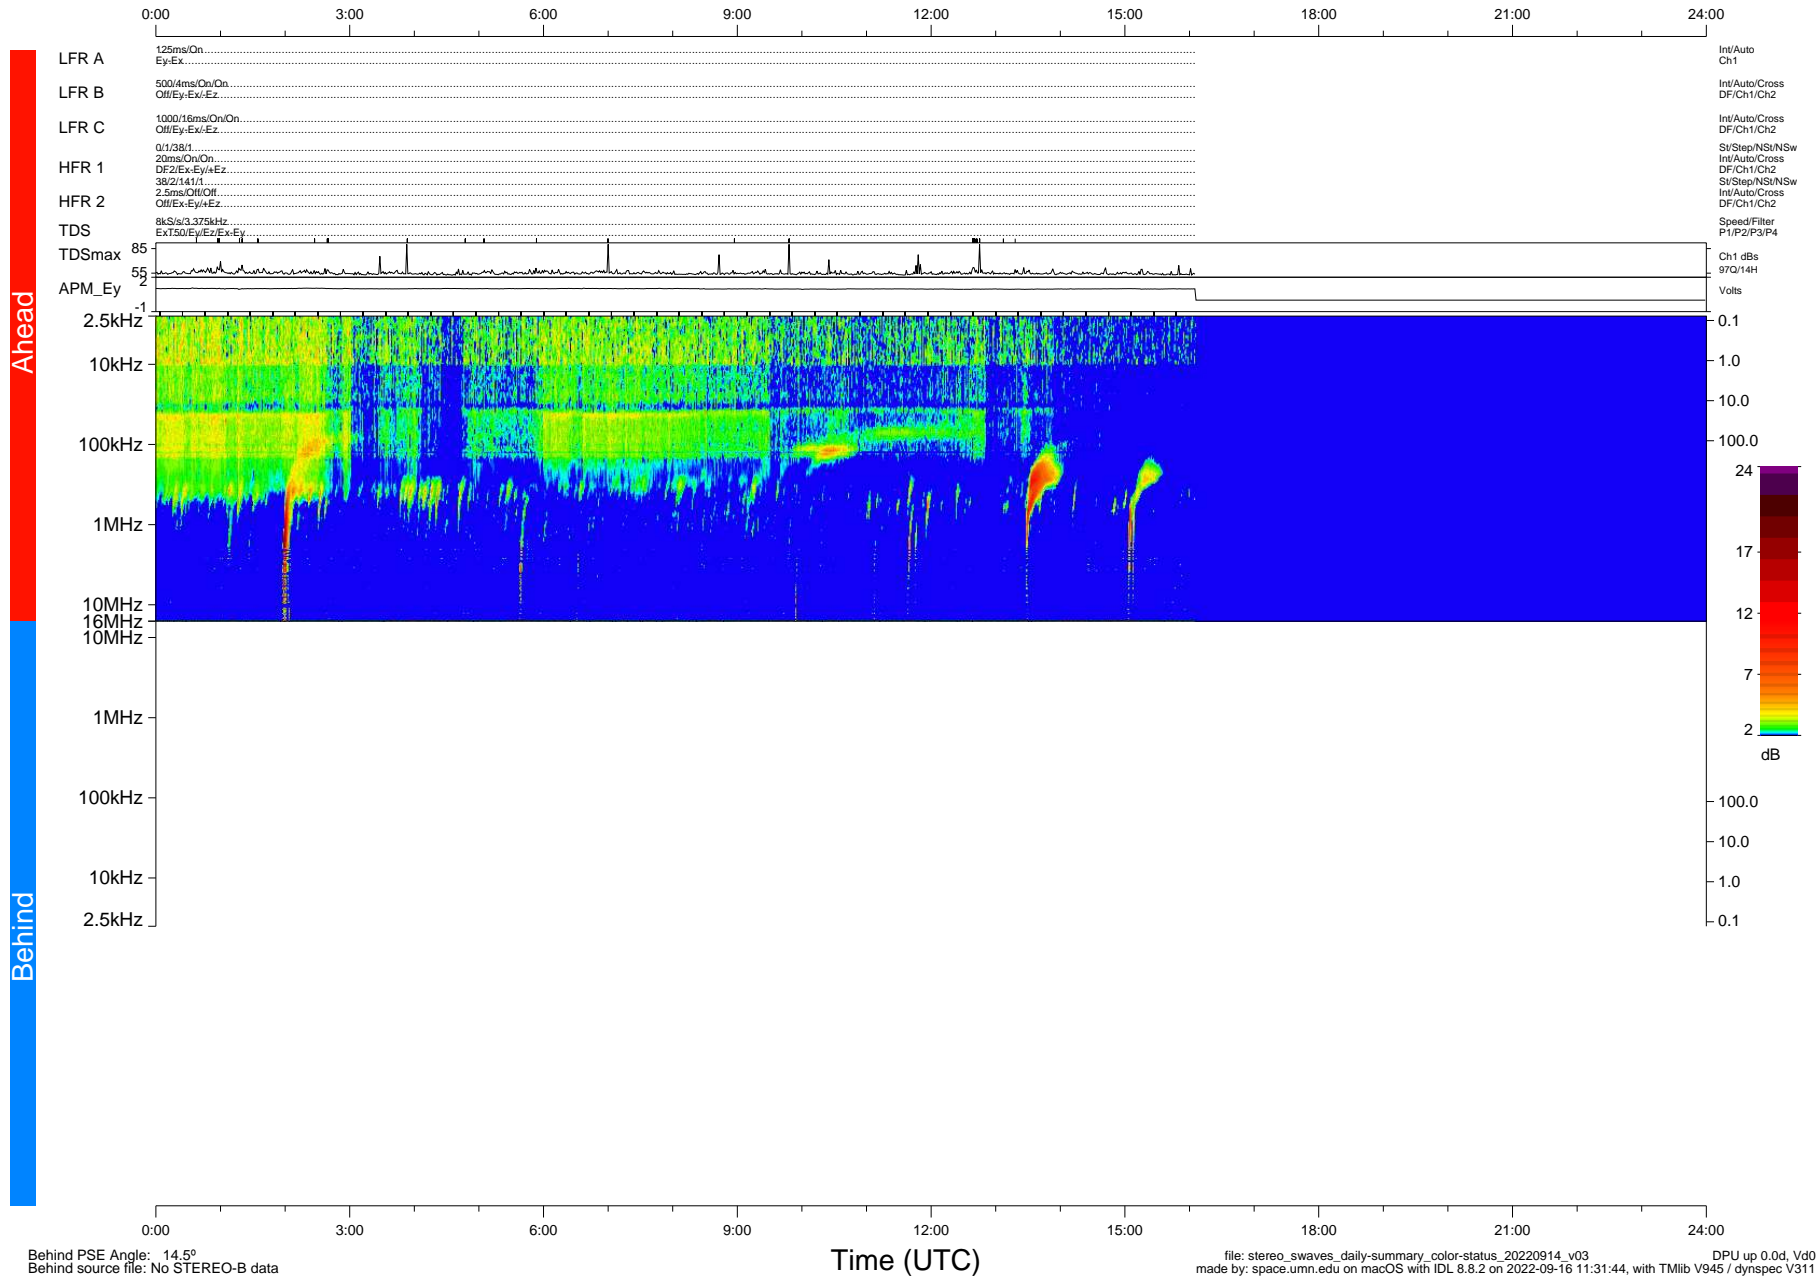

# STEREO/WAVES Daily Summary - 14-Sep-2022 (DOY 257)

Ahead source file: swaves\_ahead\_2022\_257\_1\_01.ptp (Recovery: 67.1% HK, 49% Pkts)  
 Ahead PSE Angle: -18.9°

DPU up 2625.6d, V412d40

Behind PSE Angle: 14.5°  
 Behind source file: No STEREO-B data

file: stereo\_swaves\_daily-summary\_color-status\_20220914\_v03  
 made by: space.umn.edu on macOS with IDL 8.8.2 on 2022-09-16 11:31:44, with Tlib V945 / dynspec V311  
 DPU up 0.0d, Vd0