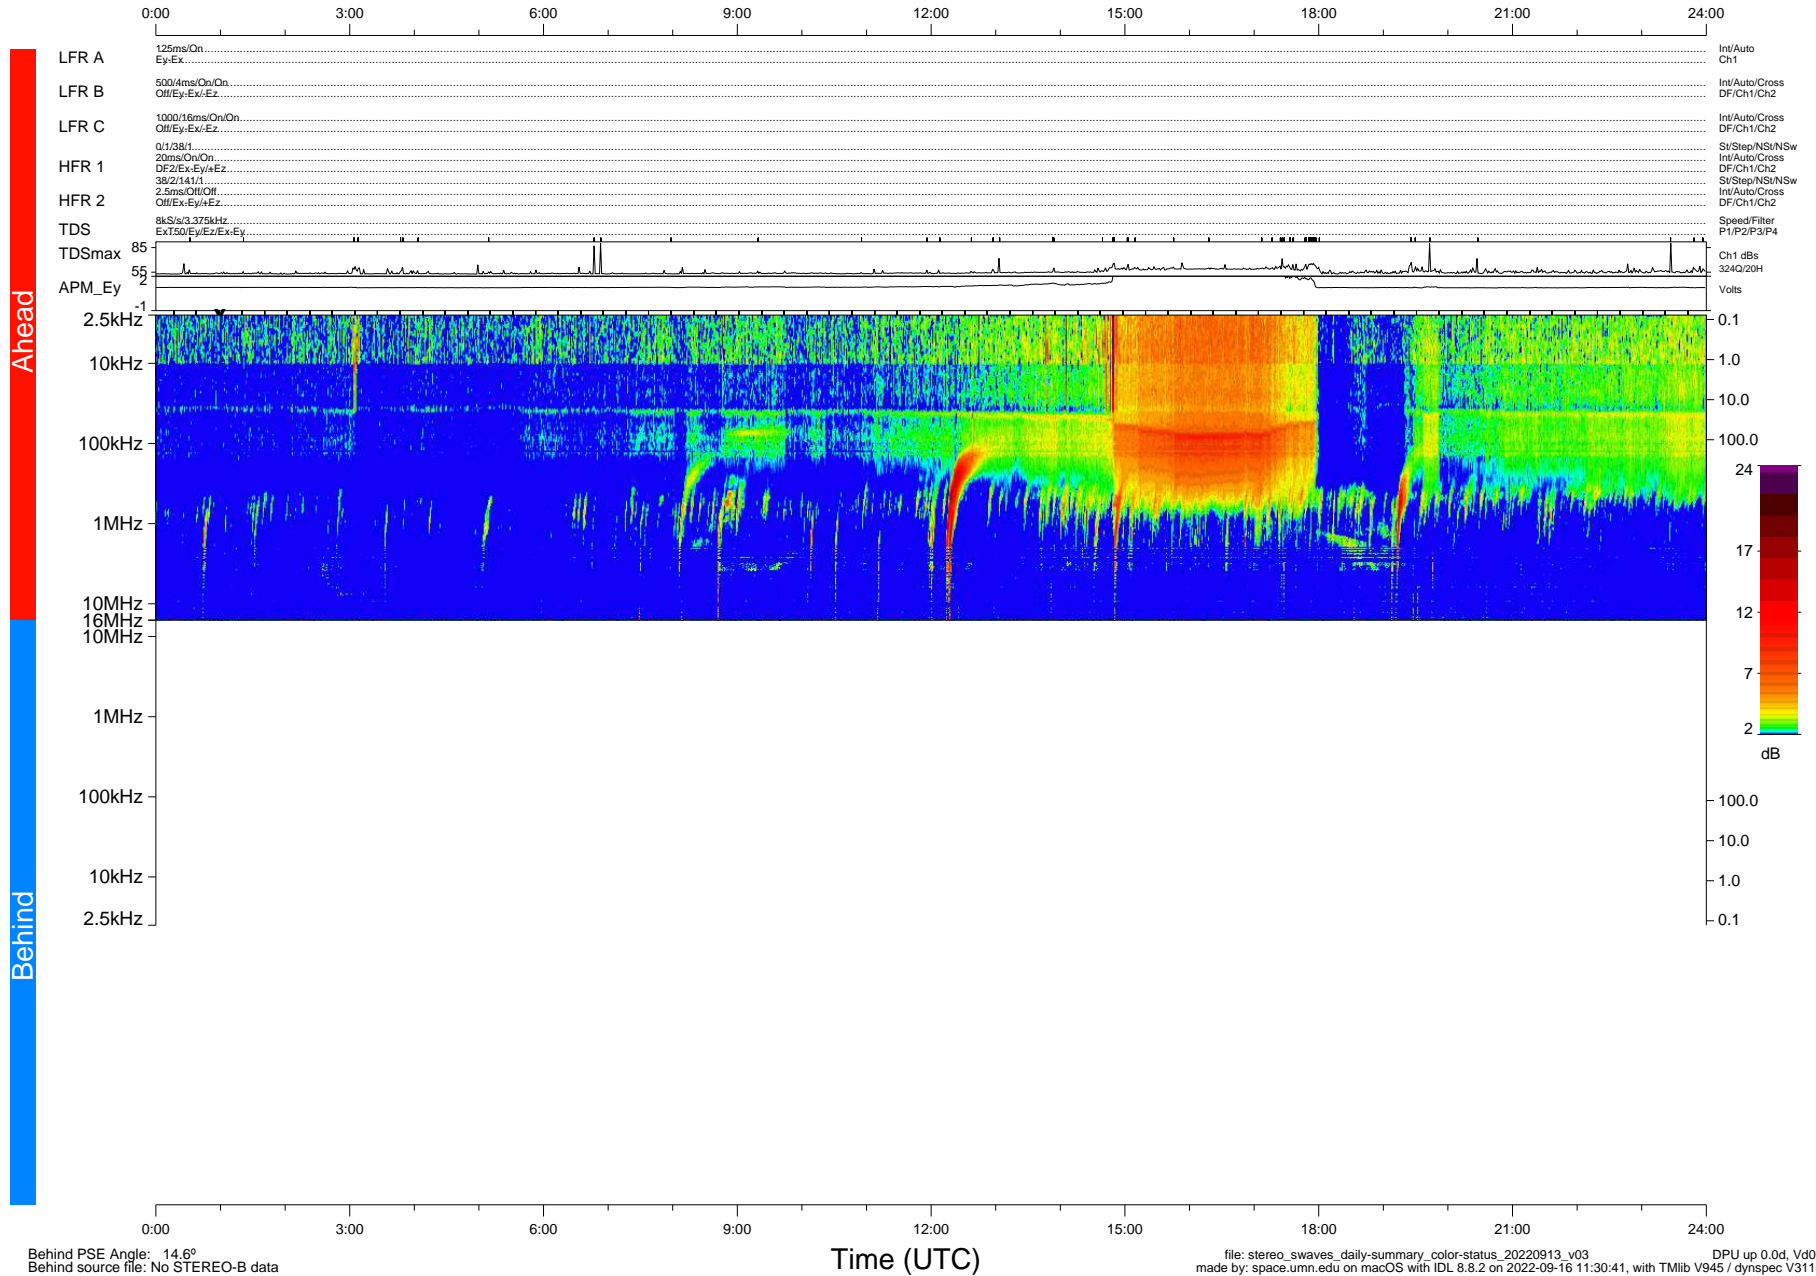

# STEREO/WAVES Daily Summary - 13-Sep-2022 (DOY 256)

Ahead source file: swaves\_ahead\_2022\_256\_1\_02.ptp (Recovery: 100.0% HK, 99% Pkts)  
 Ahead PSE Angle: -18.9°

DPU up 2624.9d, V412d40

Behind PSE Angle: 14.6°  
 Behind source file: No STEREO-B data

Time (UTC)

file: stereo\_swaves\_daily-summary\_color-status\_20220913\_v03  
 made by: space.umn.edu on macOS with IDL 8.8.2 on 2022-09-16 11:30:41, with Tlib V945 / dynspec V311  
 DPU up 0.0d, Vd0