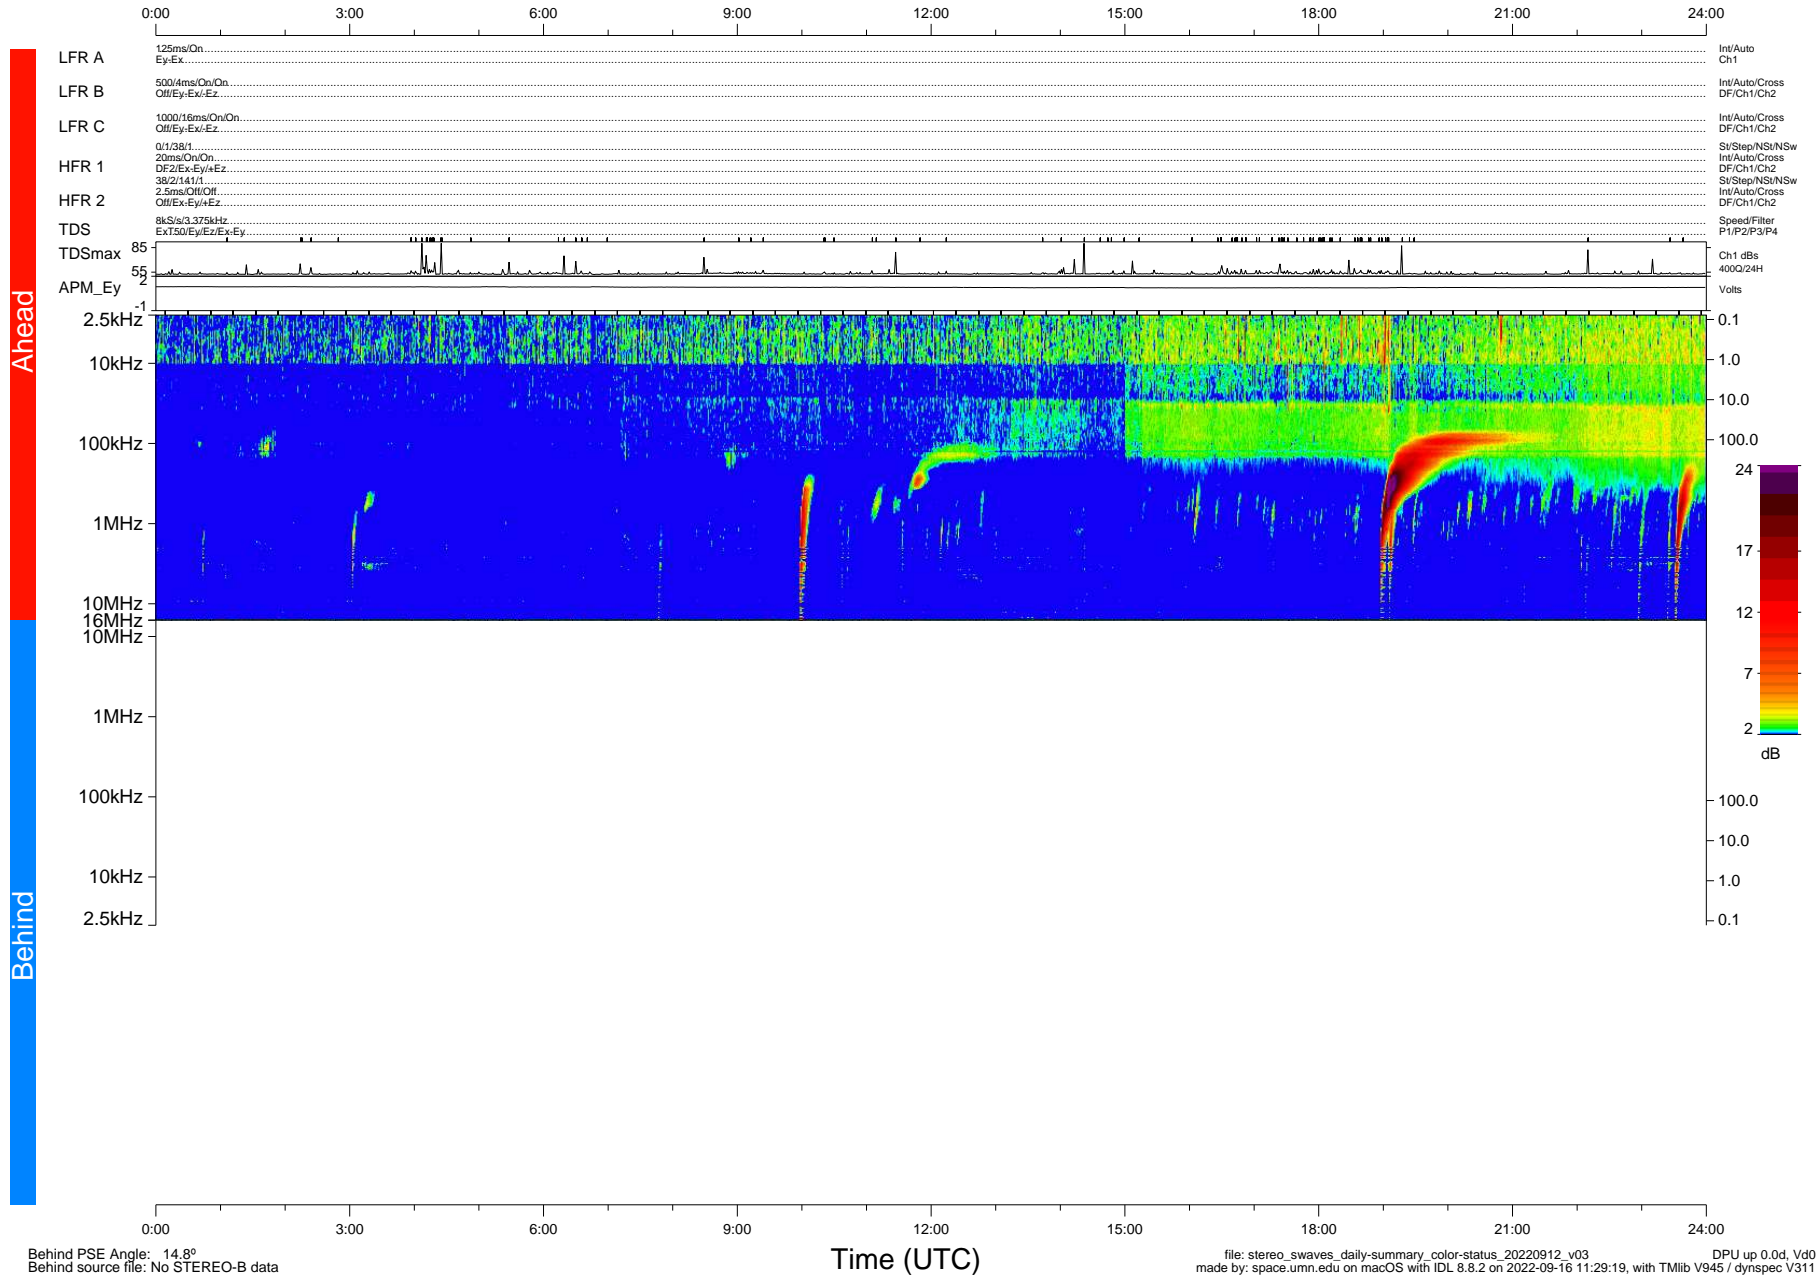

STEREO/WAVES Daily Summary - 12-Sep-2022 (DOY 255)

Ahead source file: swaves_ahead_2022_255_1_03.ptp (Recovery: 100.0% HK, 111% Pkts)
 Ahead PSE Angle: -19.0°

DPU up 2623.9d, V412d40

Behind PSE Angle: 14.8°
 Behind source file: No STEREO-B data

file: stereo_swaves_daily-summary_color-status_20220912_v03
 made by: space.umn.edu on macOS with IDL 8.8.2 on 2022-09-16 11:29:19, with Tlib V945 / dynspec V311
 DPU up 0.0d, Vd0