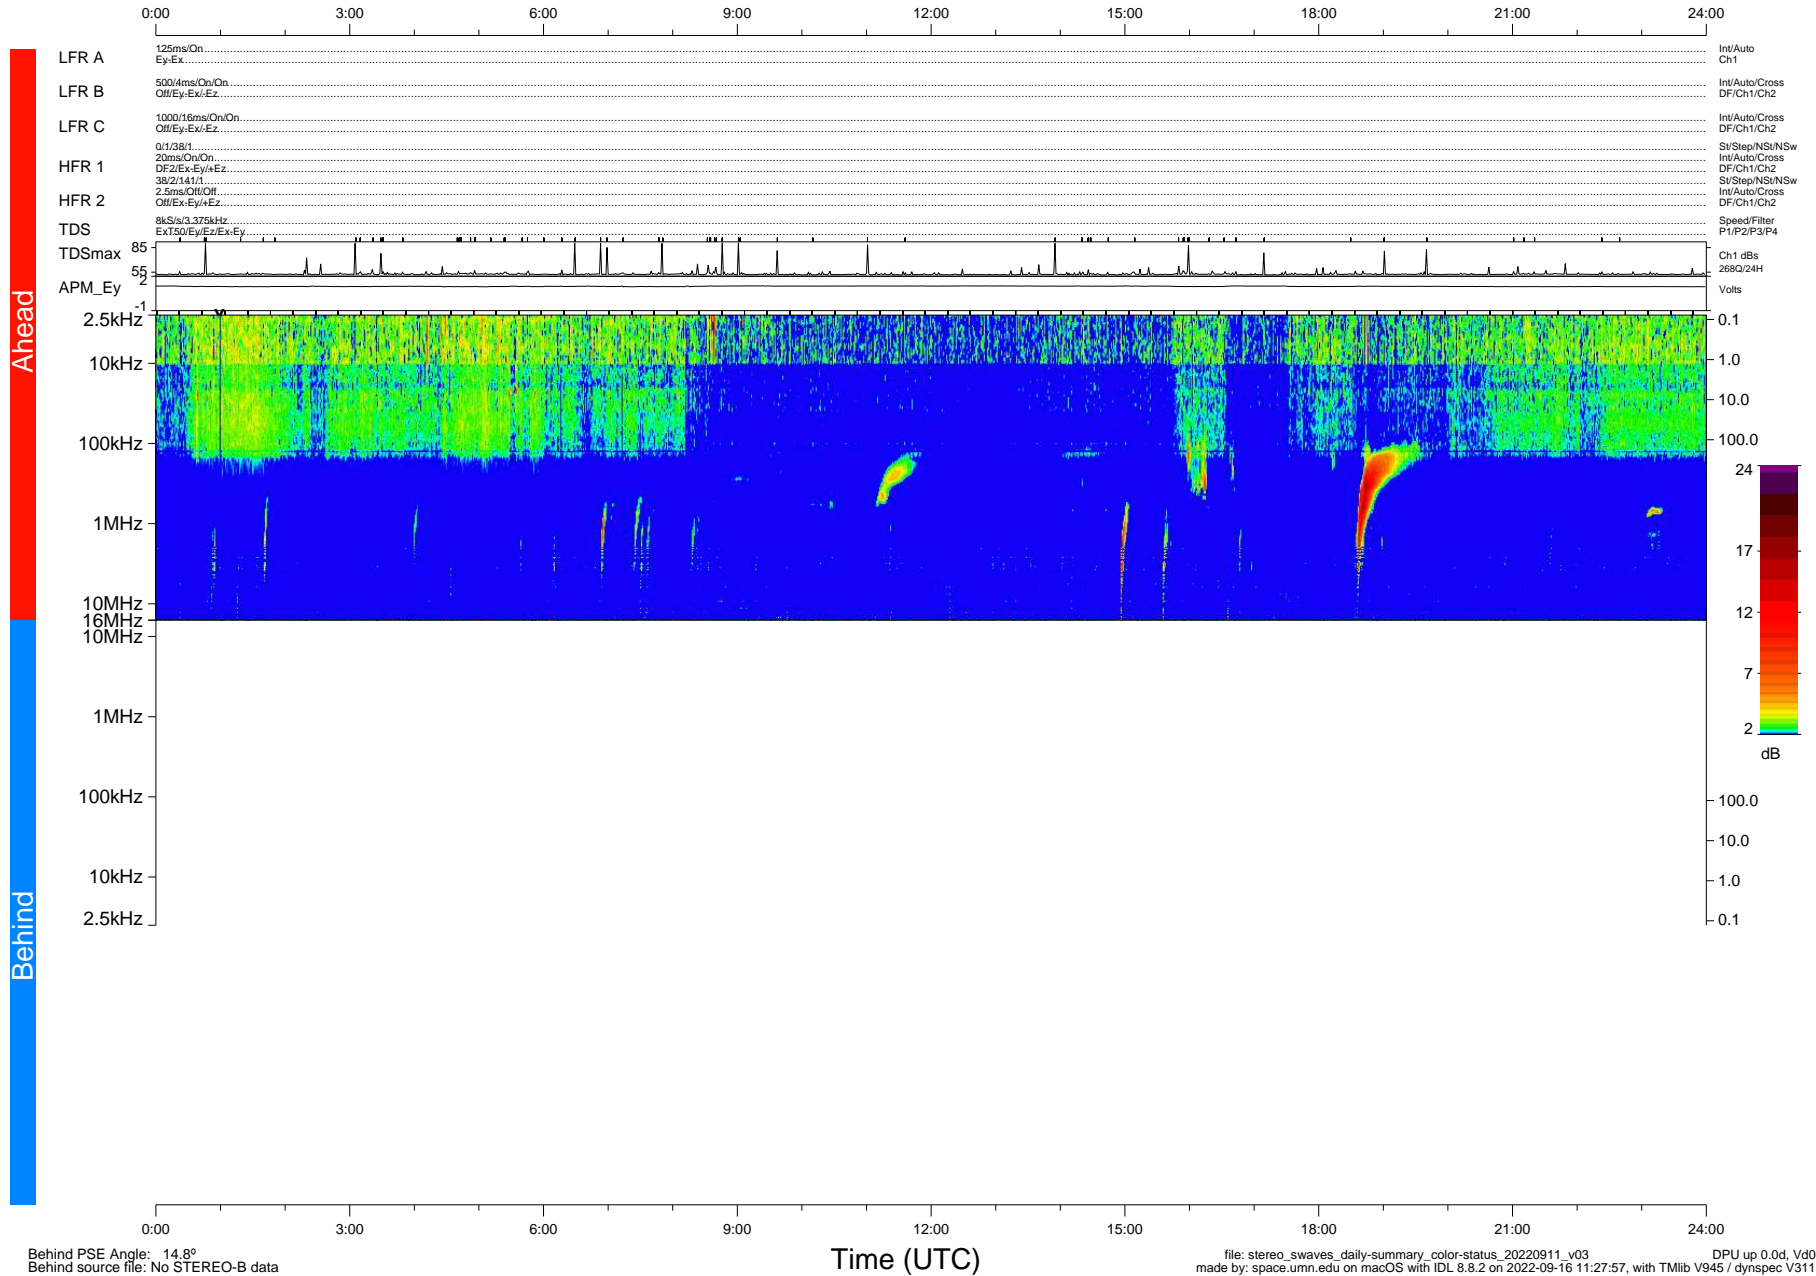

# STEREO/WAVES Daily Summary - 11-Sep-2022 (DOY 254)

Ahead source file: swaves\_ahead\_2022\_254\_1\_04.ptp (Recovery: 100.0% HK, 92% Pkts)  
 Ahead PSE Angle: -19.1°

DPU up 2622.9d, V412d40

Behind PSE Angle: 14.8°  
 Behind source file: No STEREO-B data

file: stereo\_swaves\_daily-summary\_color-status\_20220911\_v03  
 made by: space.umn.edu on macOS with IDL 8.8.2 on 2022-09-16 11:27:57, with Tlib V945 / dynspec V311  
 DPU up 0.0d, Vd0