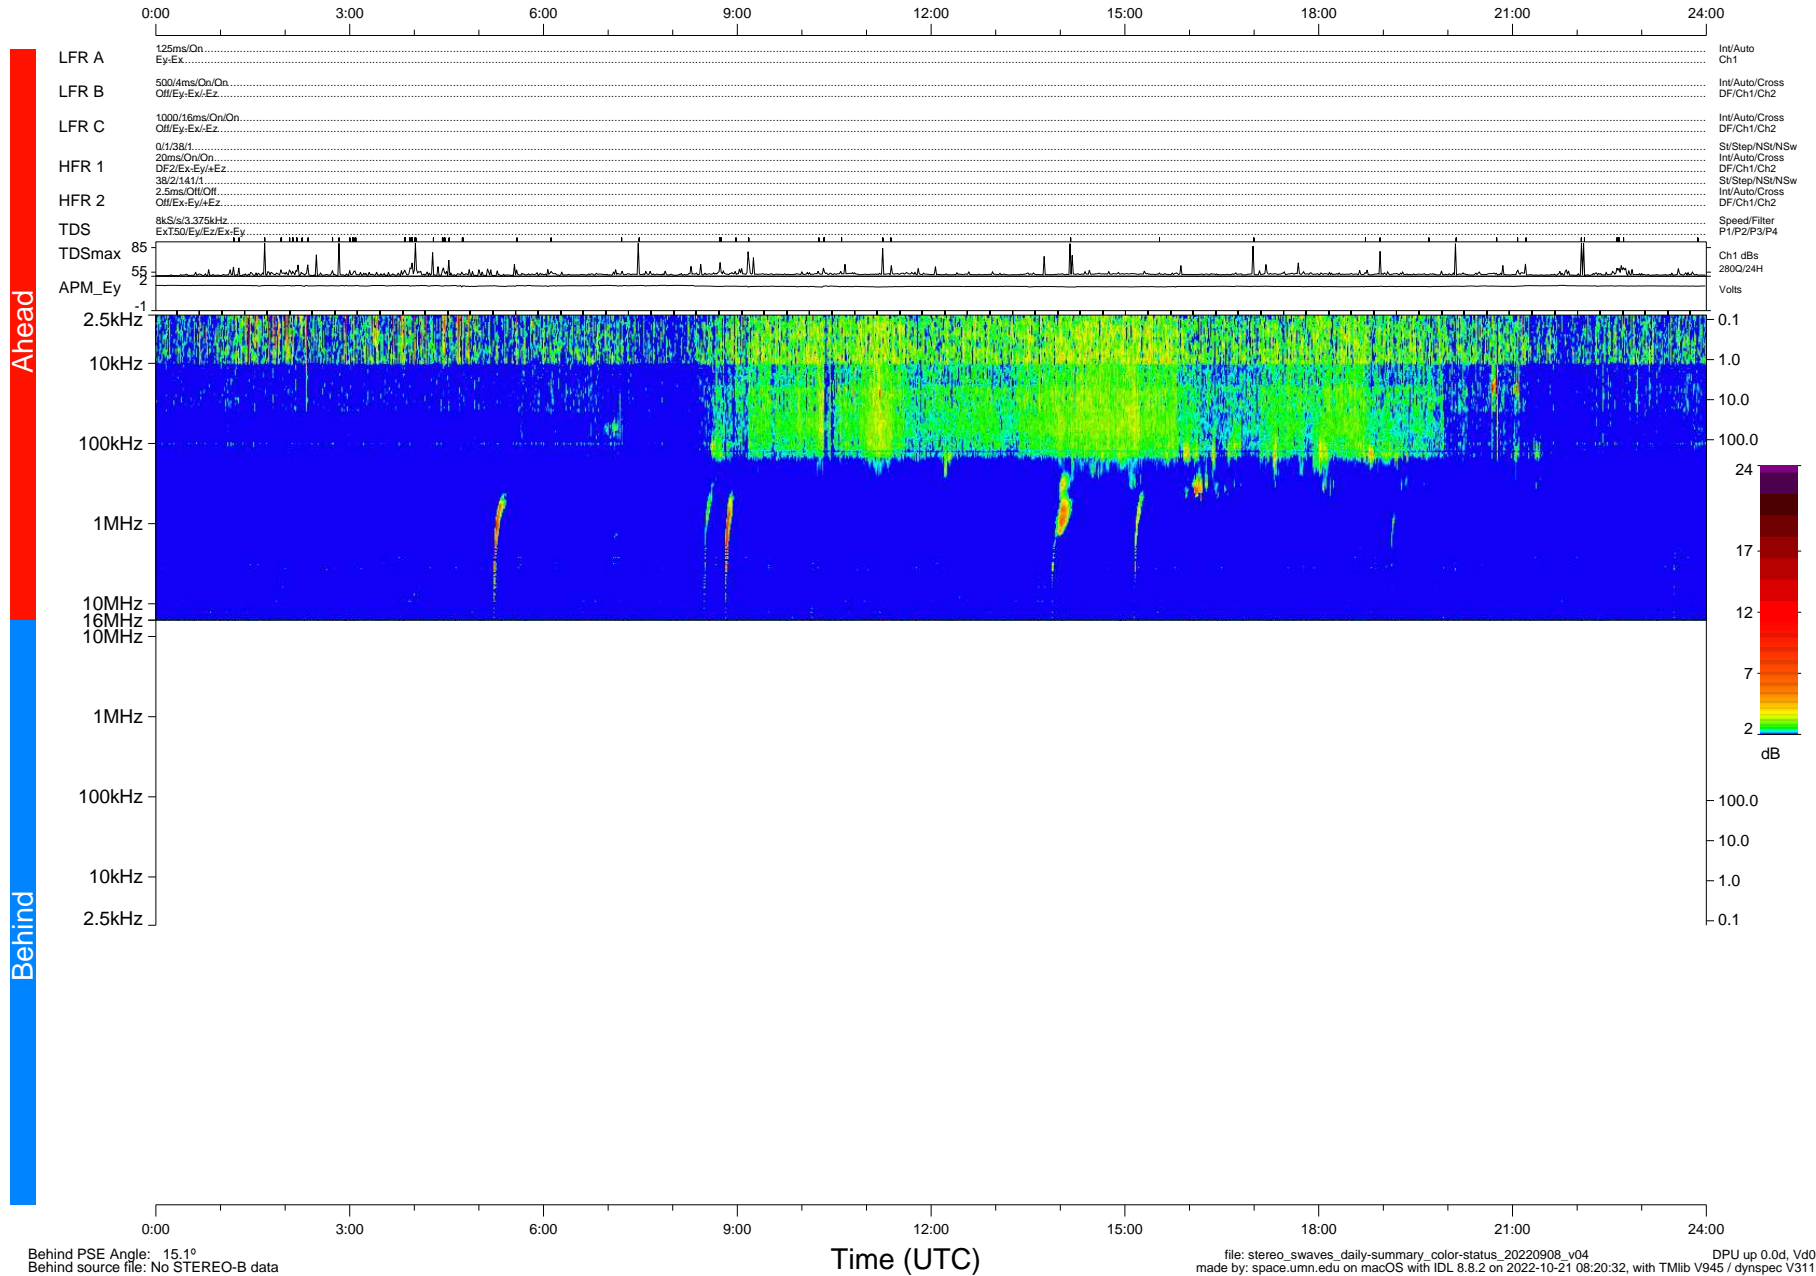

STEREO/WAVES Daily Summary - 08-Sep-2022 (DOY 251)

Ahead source file: swaves_ahead_2022_251_1_05.fin (Recovery: 100.0% HK, 93% Pkts)
Ahead PSE Angle: -19.3°

DPU up 2619.9d, V412d40

Behind PSE Angle: 15.1°
Behind source file: No STEREO-B data