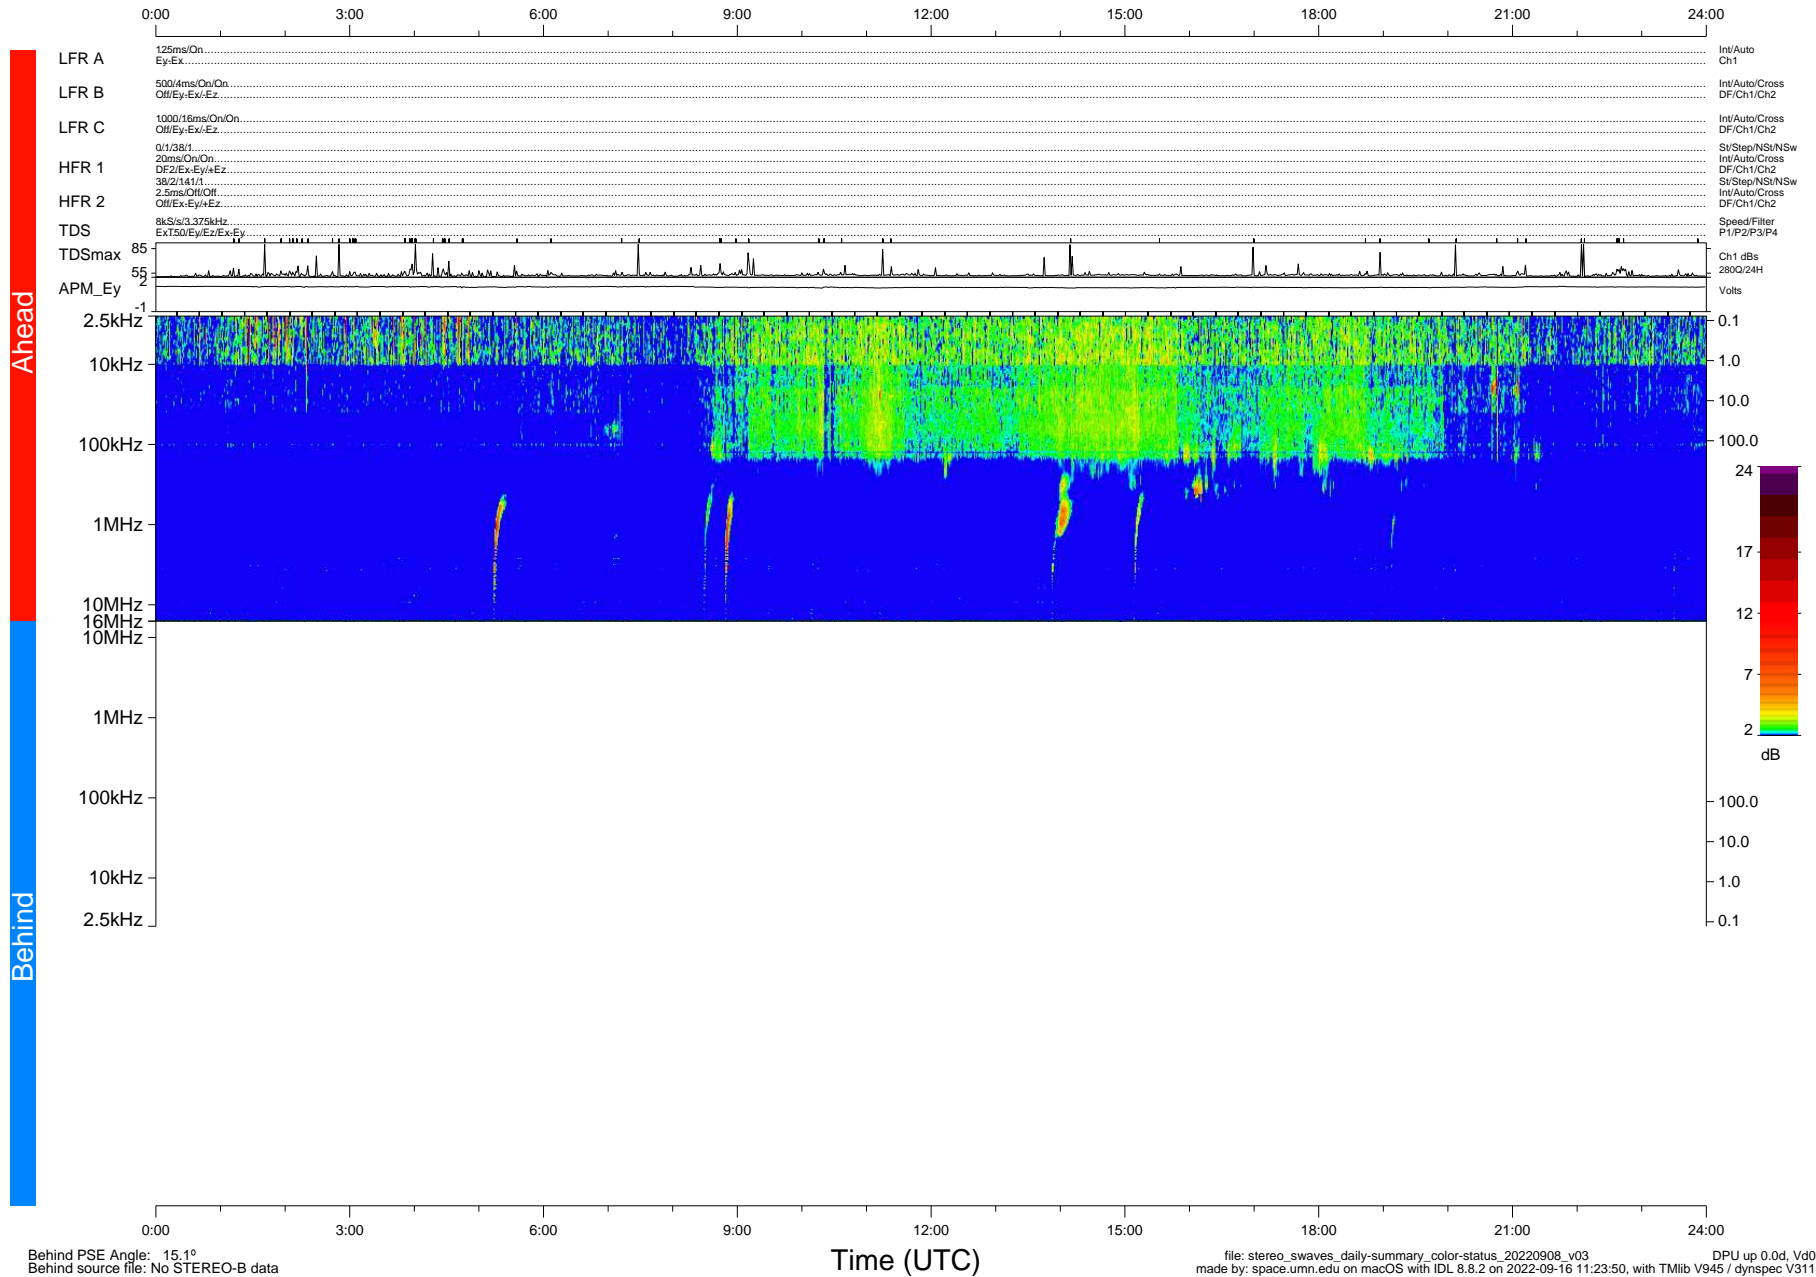

# STEREO/WAVES Daily Summary - 08-Sep-2022 (DOY 251)

Ahead source file: swaves\_ahead\_2022\_251\_1\_04.ptp (Recovery: 100.0% HK, 93% Pkts)  
 Ahead PSE Angle: -19.3°

DPU up 2619.9d, V412d40

Behind PSE Angle: 15.1°  
 Behind source file: No STEREO-B data

file: stereo\_swaves\_daily-summary\_color-status\_20220908\_v03  
 made by: space.umn.edu on macOS with IDL 8.8.2 on 2022-09-16 11:23:50, with Tlib V945 / dynspec V311  
 DPU up 0.0d, Vd0