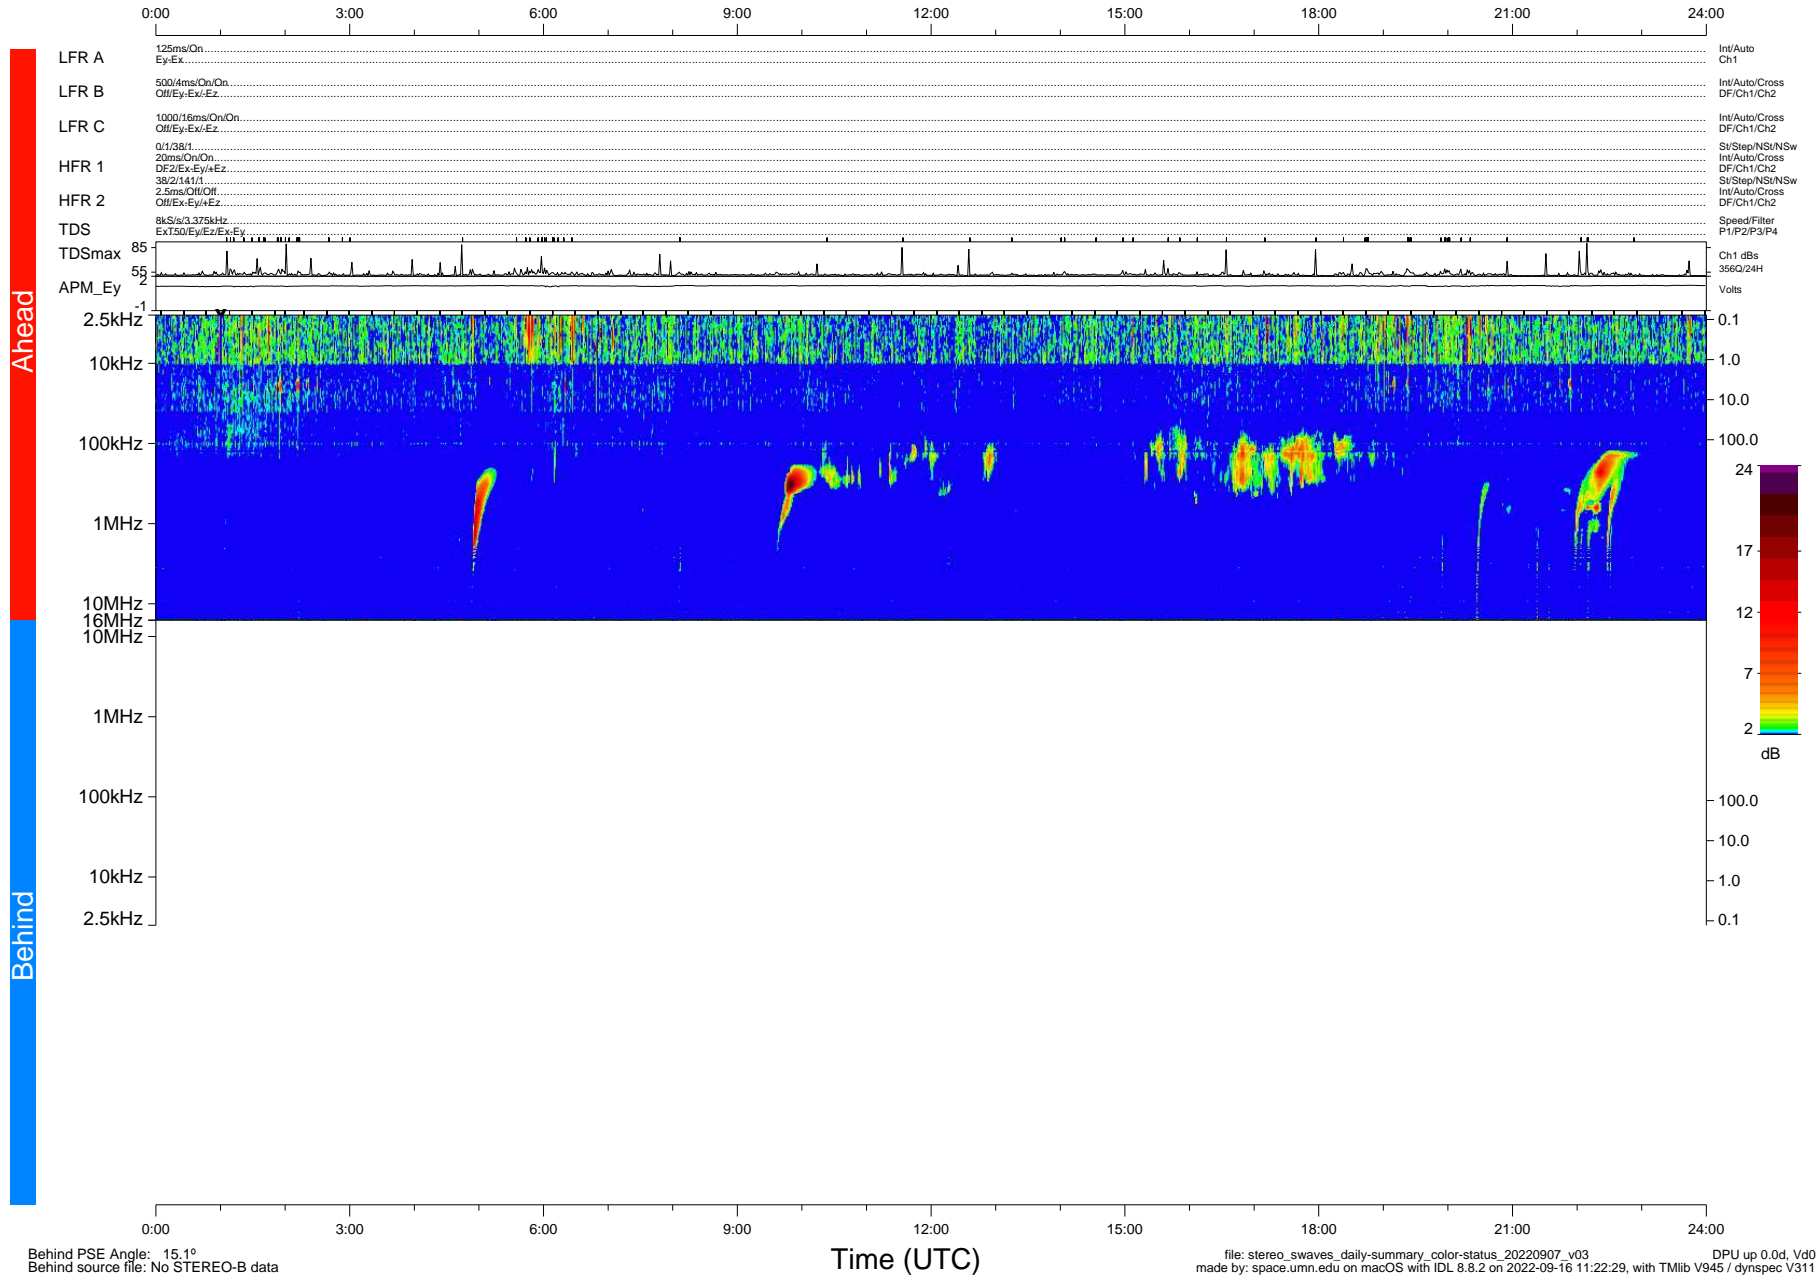

STEREO/WAVES Daily Summary - 07-Sep-2022 (DOY 250)

Ahead source file: swaves_ahead_2022_250_1_04.ptp (Recovery: 100.1% HK, 104% Pkts)
Ahead PSE Angle: -19.5°

DPU up 2618.9d, V412d40

Behind PSE Angle: 15.1°
Behind source file: No STEREO-B data