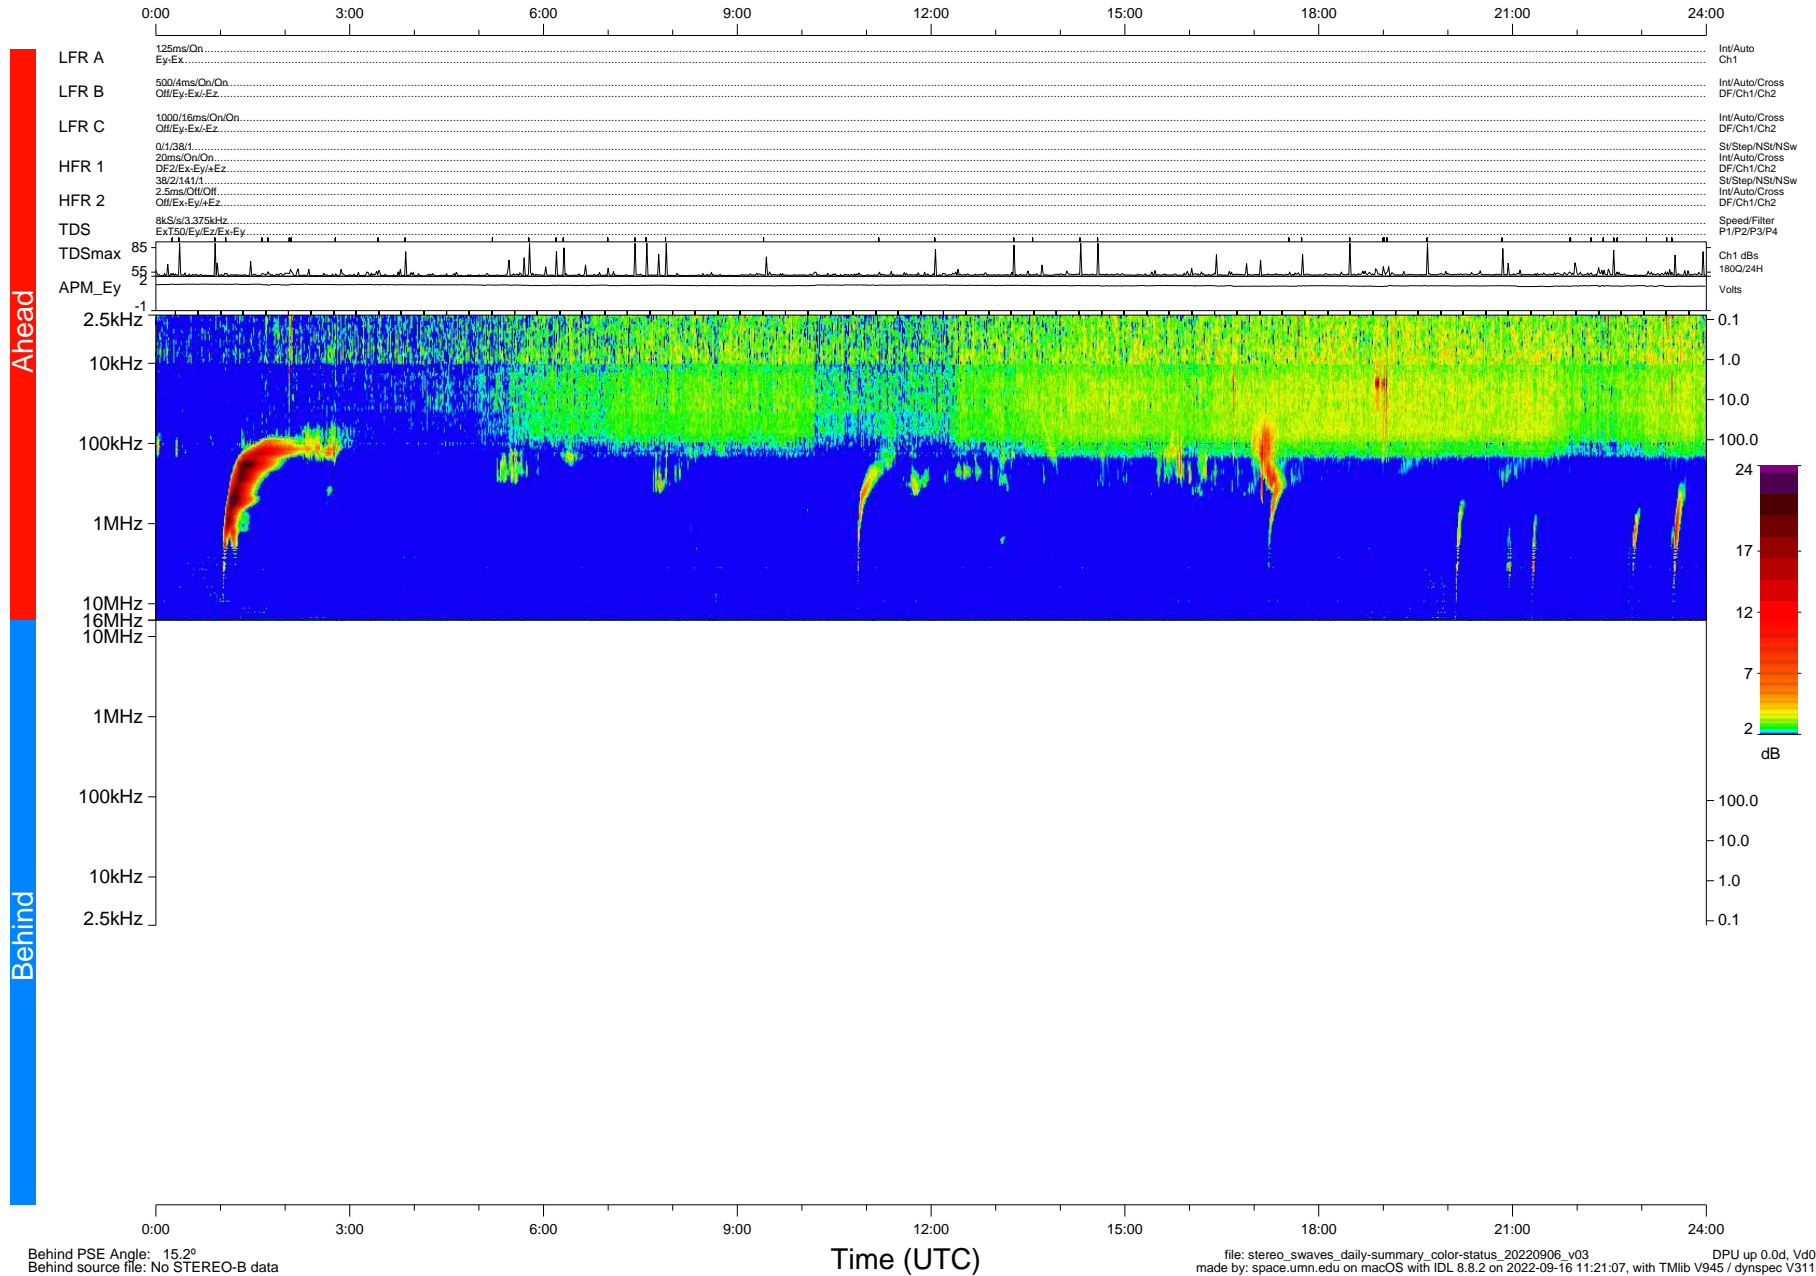

STEREO/WAVES Daily Summary - 06-Sep-2022 (DOY 249)

Ahead source file: swaves_ahead_2022_249_1_04.ptp (Recovery: 100.0% HK, 79% Pkts)
 Ahead PSE Angle: -19.5°

DPU up 2617.9d, V412d40

Behind PSE Angle: 15.2°
 Behind source file: No STEREO-B data

Time (UTC)

file: stereo_swaves_daily-summary_color-status_20220906_v03
 made by: space.umn.edu on macOS with IDL 8.8.2 on 2022-09-16 11:21:07, with TMLib V945 / dynspec V311
 DPU up 0.0d, Vd0