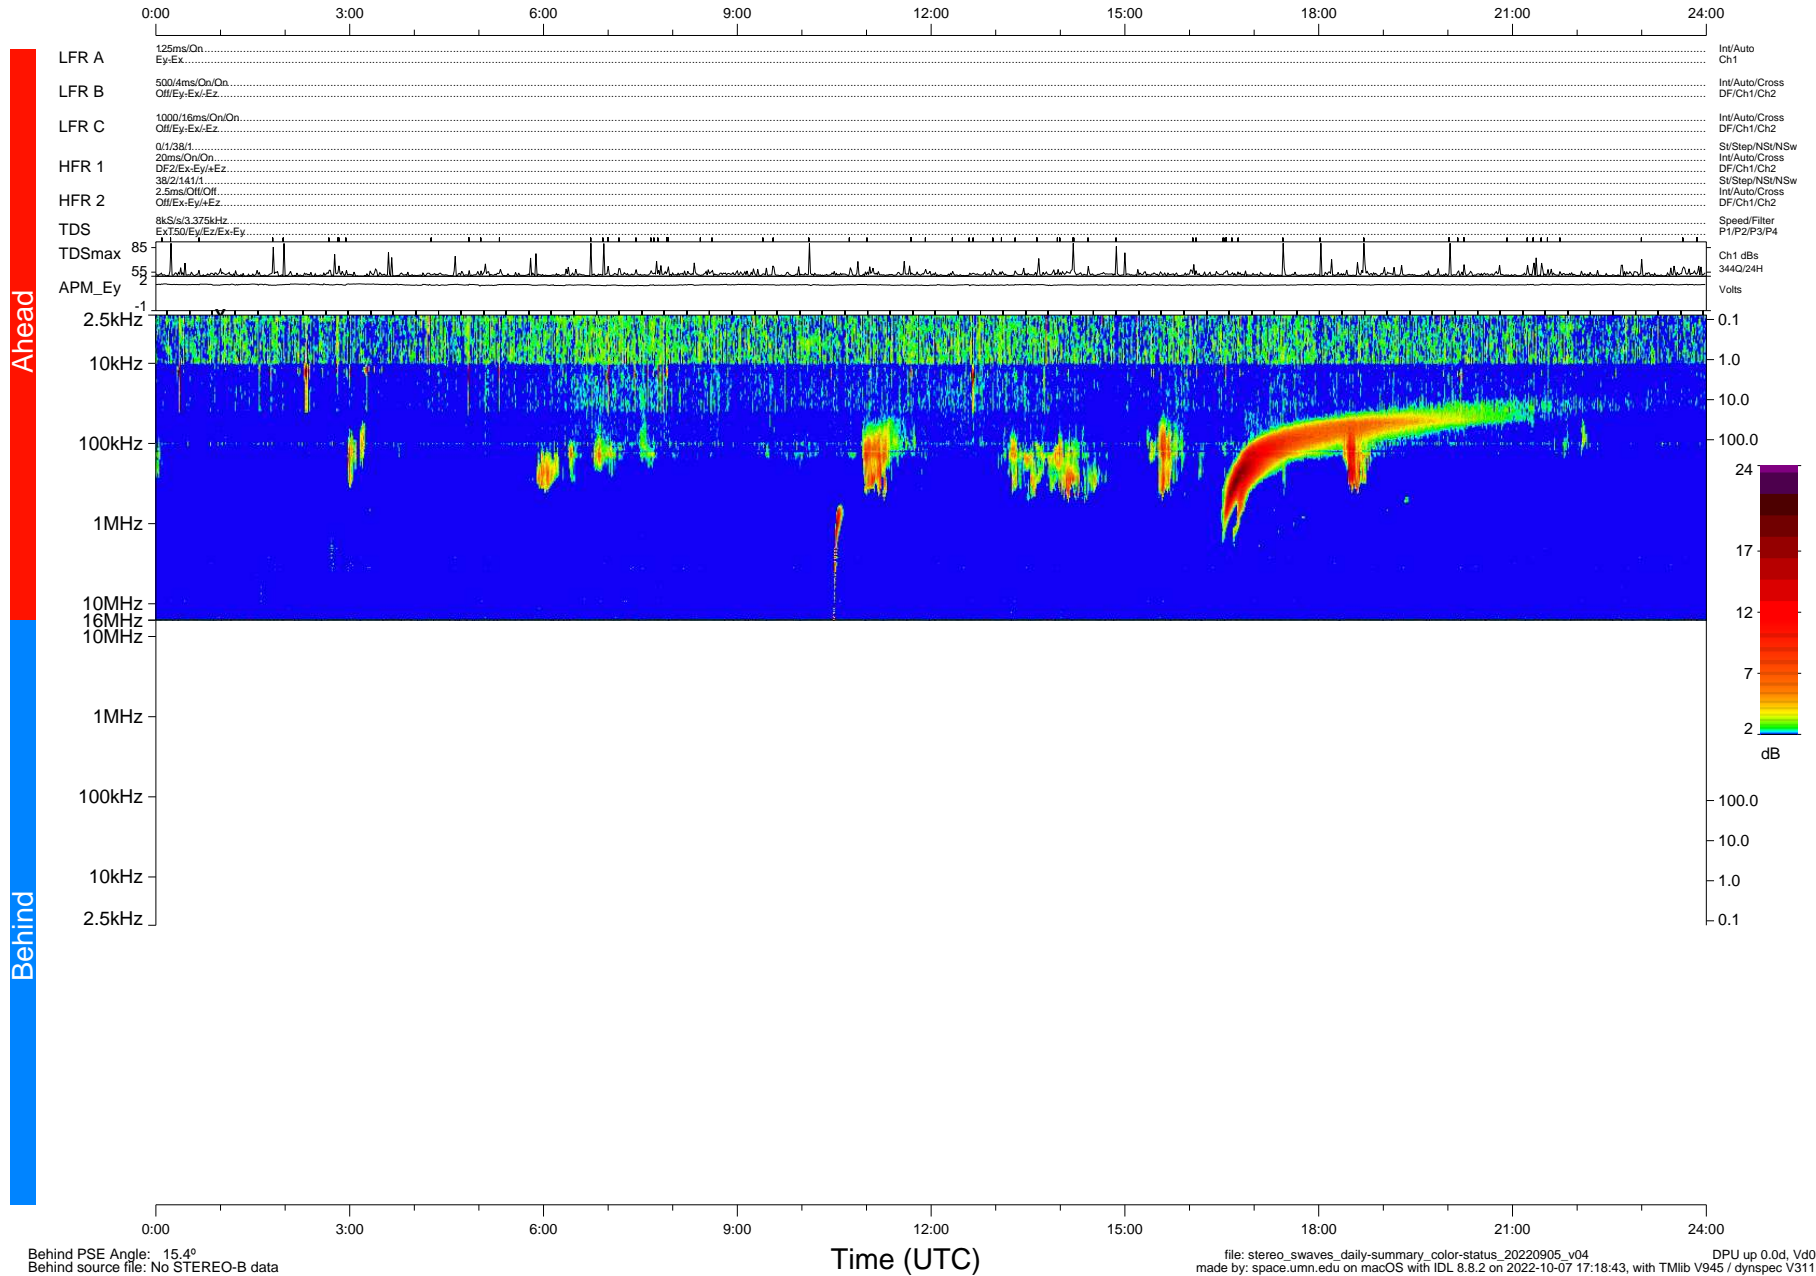

STEREO/WAVES Daily Summary - 05-Sep-2022 (DOY 248)

Ahead source file: swaves_ahead_2022_248_1_05.fin (Recovery: 100.0% HK, 103% Pkts)
Ahead PSE Angle: -19.6°

DPU up 2616.9d, V412d40

Behind PSE Angle: 15.4°
Behind source file: No STEREO-B data

Time (UTC)