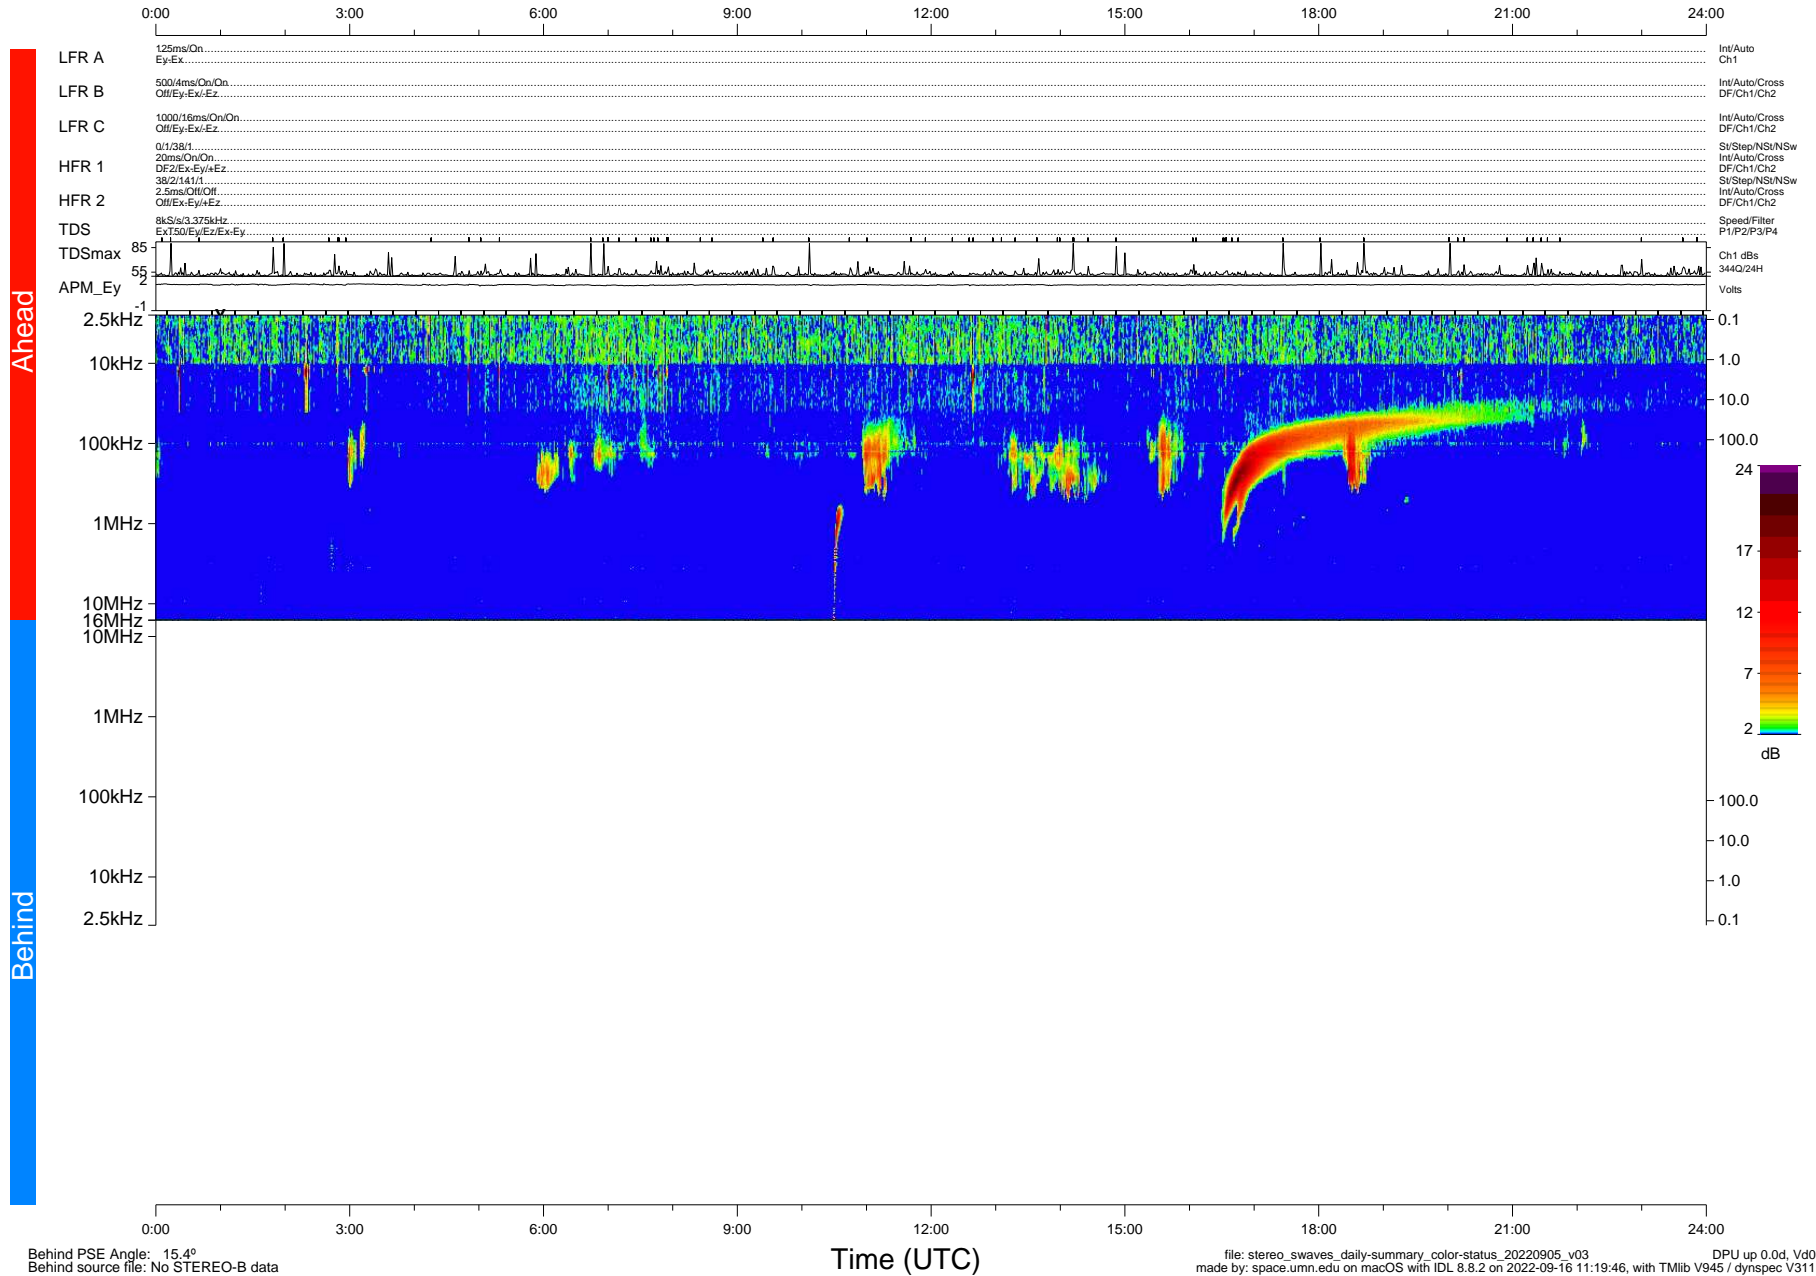

# STEREO/WAVES Daily Summary - 05-Sep-2022 (DOY 248)

Ahead source file: swaves\_ahead\_2022\_248\_1\_04.ptp (Recovery: 100.0% HK, 103% Pkts)  
 Ahead PSE Angle: -19.6°

DPU up 2616.9d, V412d40

Behind PSE Angle: 15.4°  
 Behind source file: No STEREO-B data

Time (UTC)

file: stereo\_swaves\_daily-summary\_color-status\_20220905\_v03  
 made by: space.umn.edu on macOS with IDL 8.8.2 on 2022-09-16 11:19:46, with Tlib V945 / dynspec V311  
 DPU up 0.0d, Vd0