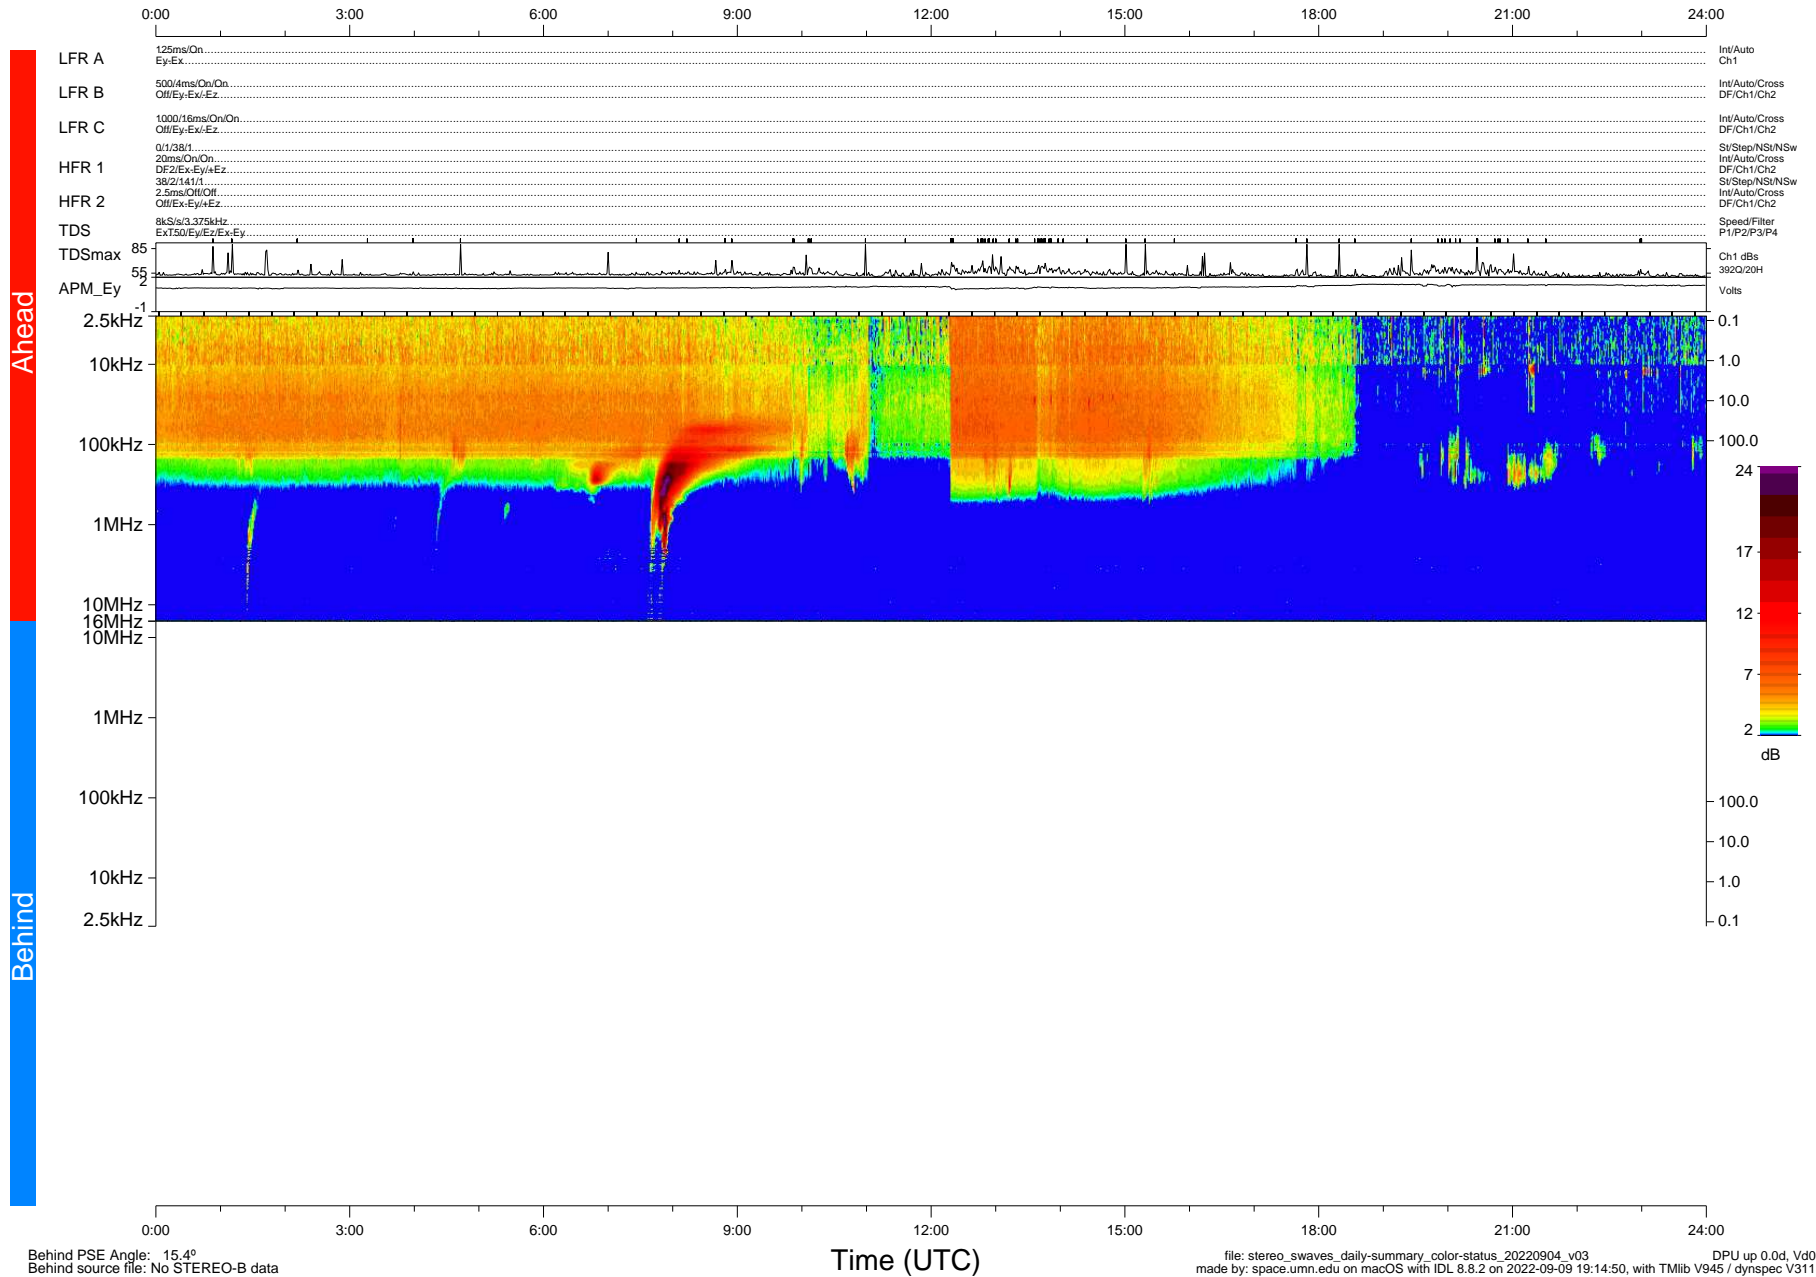

STEREO/WAVES Daily Summary - 04-Sep-2022 (DOY 247)

Ahead source file: swaves_ahead_2022_247_1_04.ptp (Recovery: 100.0% HK, 109% Pkts)
 Ahead PSE Angle: -19.7°

DPU up 2615.9d, V412d40

Behind PSE Angle: 15.4°
 Behind source file: No STEREO-B data

file: stereo_swaves_daily-summary_color-status_20220904_v03 DPU up 0.0d, Vd0
 made by: space.umn.edu on macOS with IDL 8.8.2 on 2022-09-09 19:14:50, with TLib V945 / dynspec V311