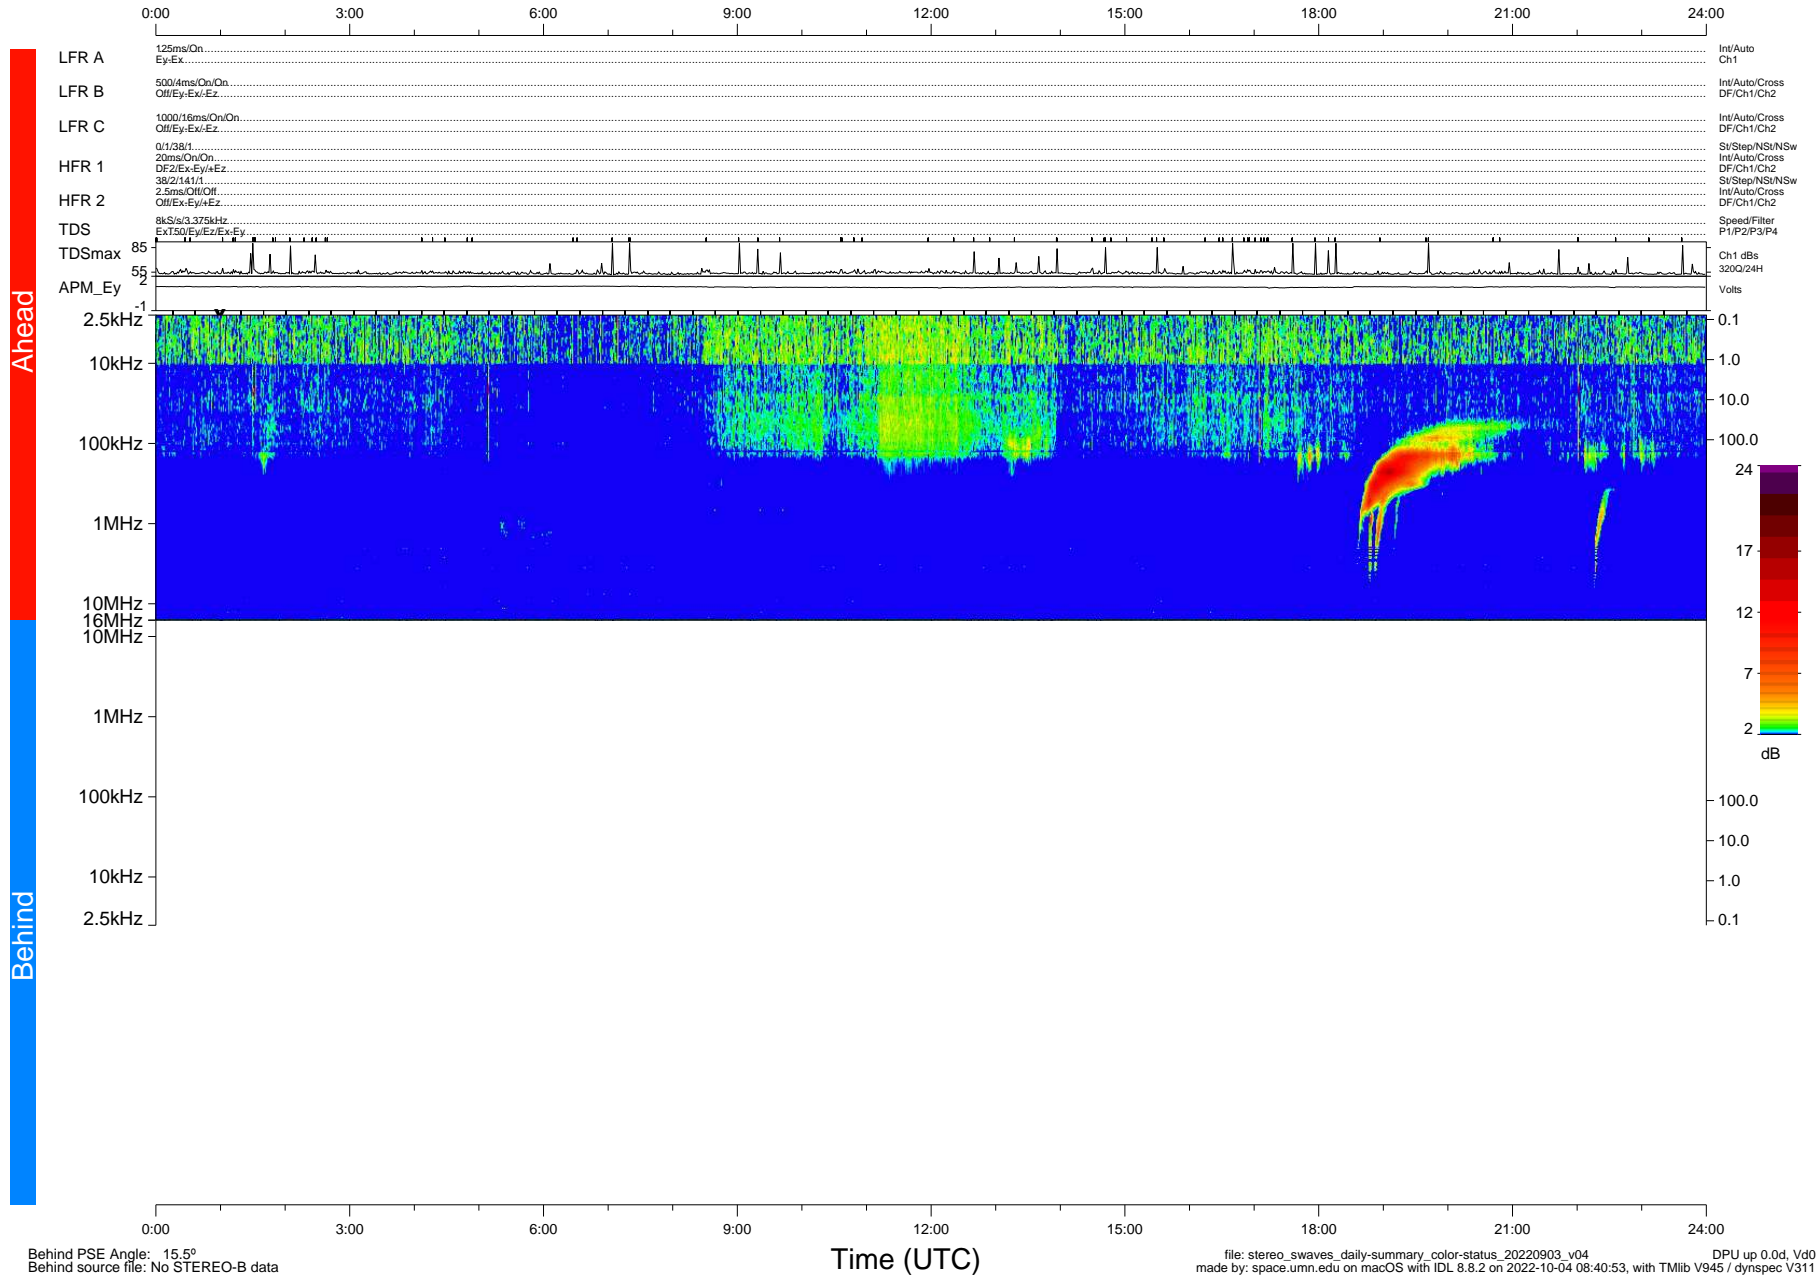

# STEREO/WAVES Daily Summary - 03-Sep-2022 (DOY 246)

Ahead source file: swaves\_ahead\_2022\_246\_1\_05.fin (Recovery: 100.0% HK, 99% Pkts)  
 Ahead PSE Angle: -19.8°

DPU up 2614.9d, V412d40

Behind PSE Angle: 15.5°  
 Behind source file: No STEREO-B data

file: stereo\_swaves\_daily-summary\_color-status\_20220903\_v04  
 made by: space.umn.edu on macOS with IDL 8.8.2 on 2022-10-04 08:40:53, with Tlib V945 / dynspec V311  
 DPU up 0.0d, Vd0