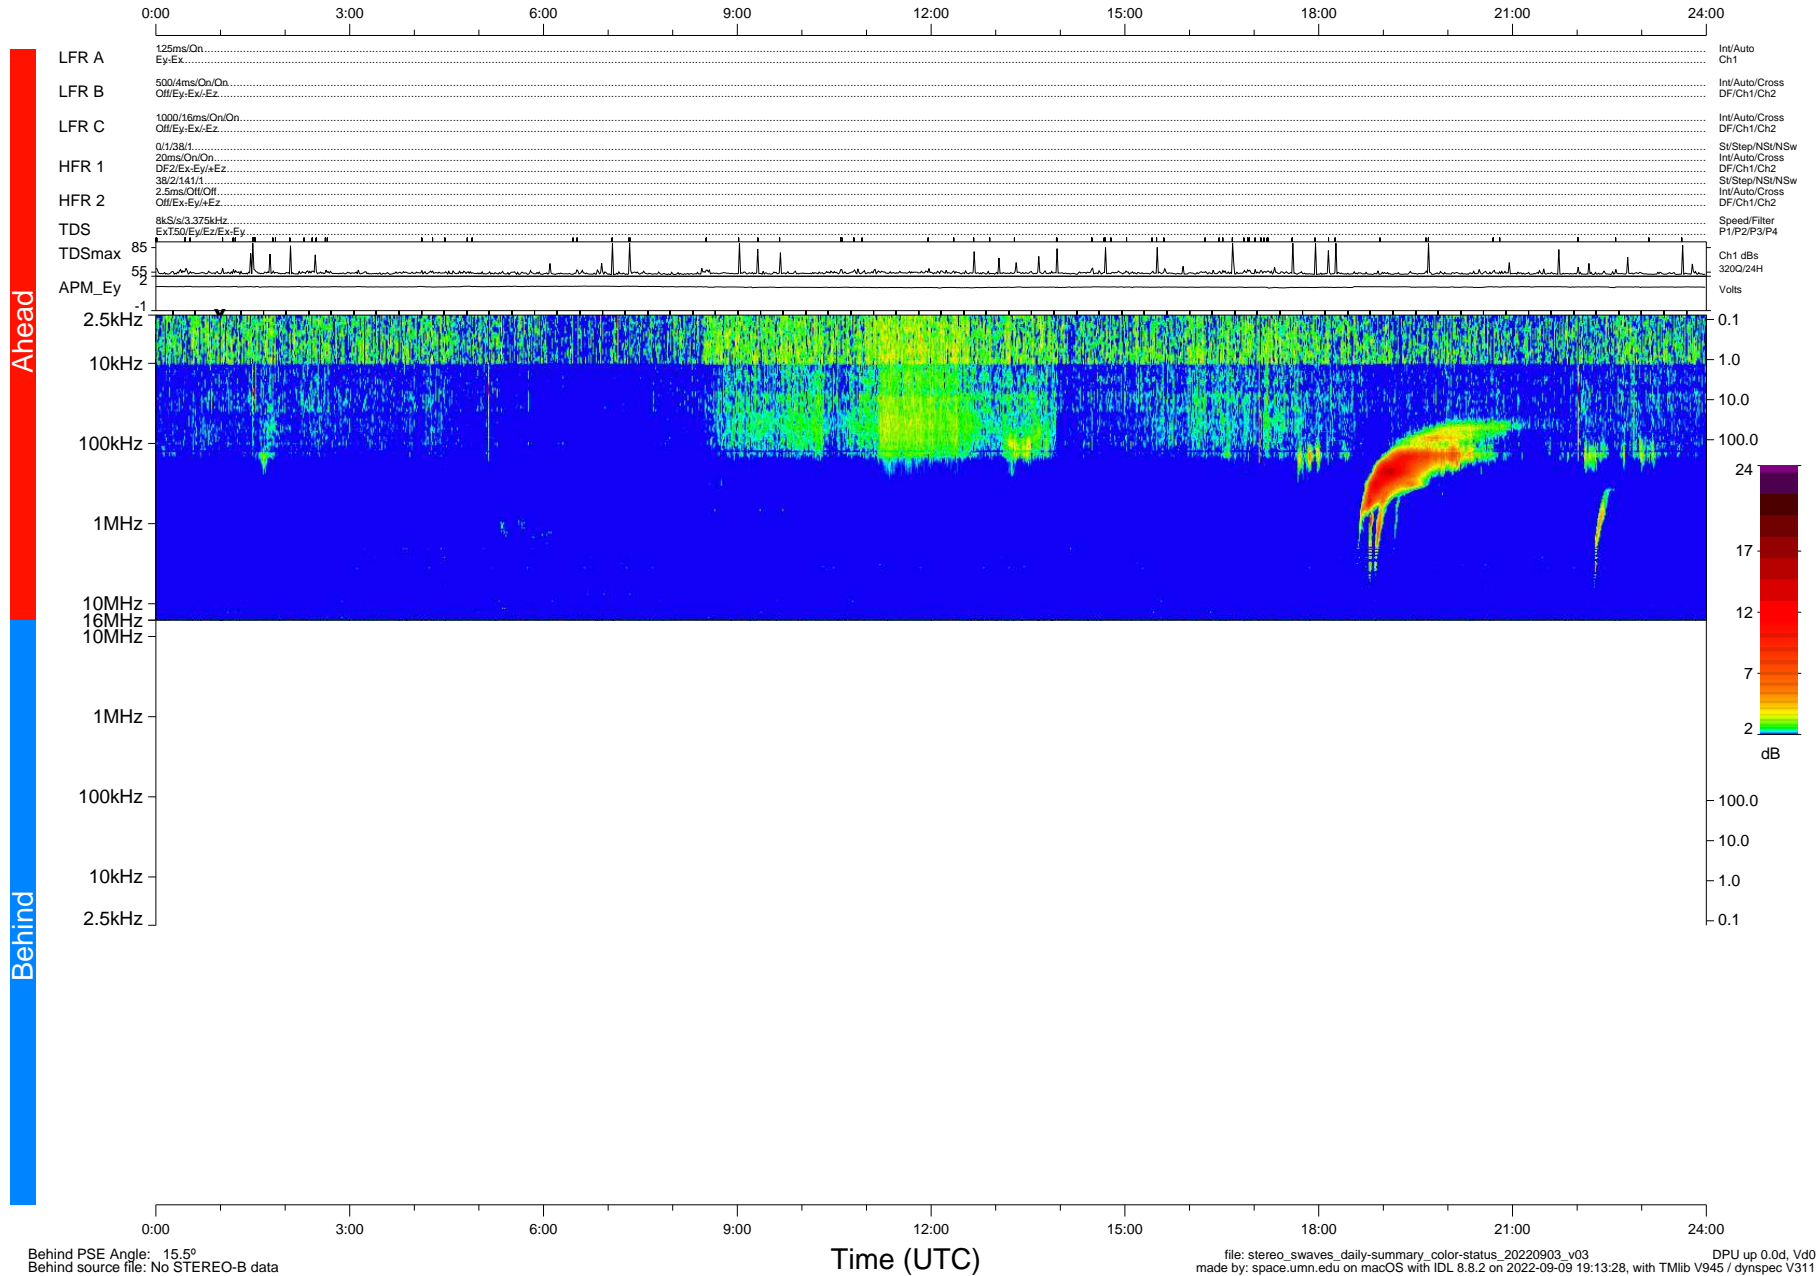

STEREO/WAVES Daily Summary - 03-Sep-2022 (DOY 246)

Ahead source file: swaves_ahead_2022_246_1_04.ptp (Recovery: 100.0% HK, 99% Pkts)
 Ahead PSE Angle: -19.8°

DPU up 2614.9d, V412d40

Behind PSE Angle: 15.5°
 Behind source file: No STEREO-B data

file: stereo_swaves_daily-summary_color-status_20220903_v03 DPU up 0.0d, Vd0
 made by: space.umn.edu on macOS with IDL 8.8.2 on 2022-09-09 19:13:28, with TLib V945 / dynspec V311