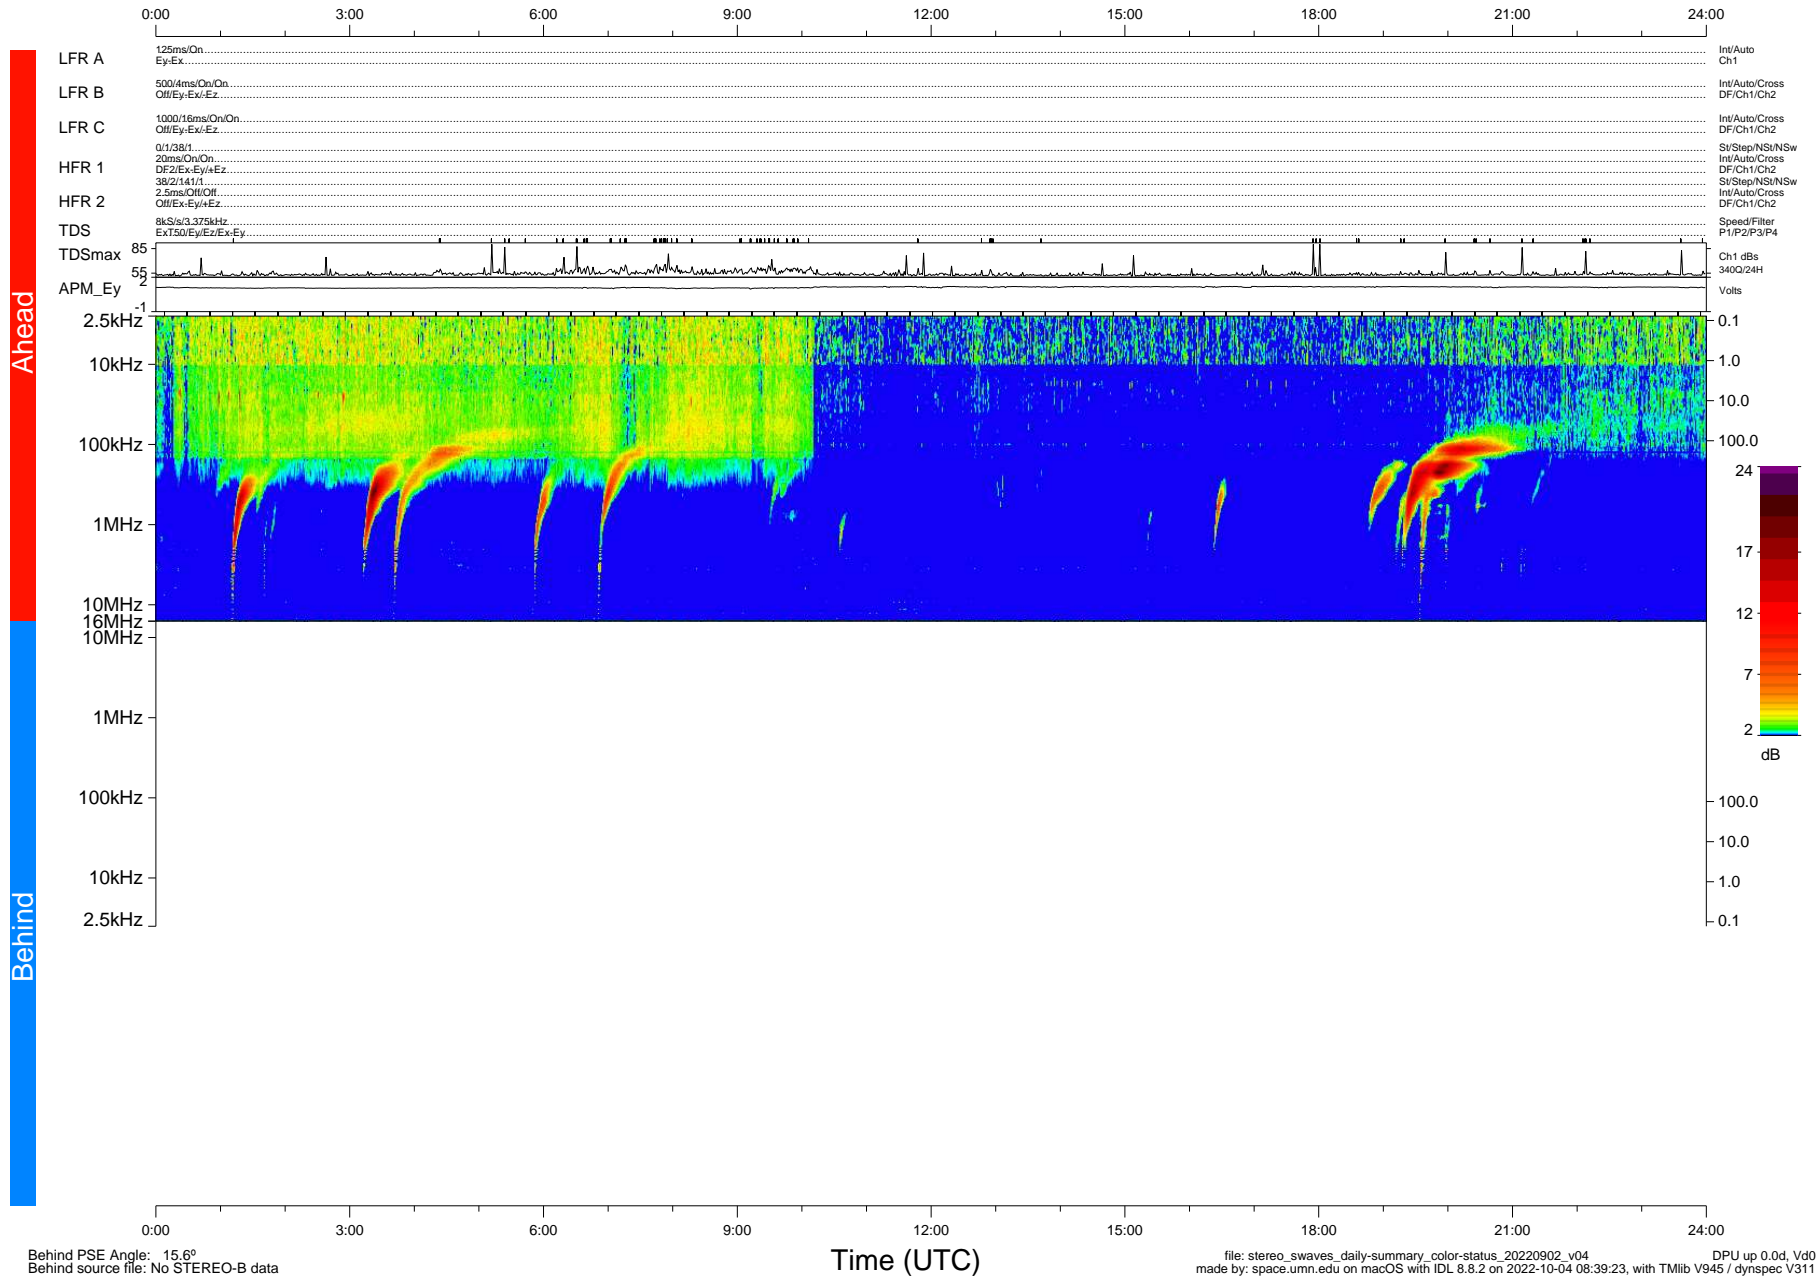

# STEREO/WAVES Daily Summary - 02-Sep-2022 (DOY 245)

Ahead source file: swaves\_ahead\_2022\_245\_1\_05.fin (Recovery: 100.0% HK, 102% Pkts)  
 Ahead PSE Angle: -19.8°

DPU up 2613.9d, V412d40

Behind PSE Angle: 15.6°  
 Behind source file: No STEREO-B data

file: stereo\_swaves\_daily-summary\_color-status\_20220902\_v04  
 made by: space.umn.edu on macOS with IDL 8.8.2 on 2022-10-04 08:39:23, with Tlib V945 / dynspec V311  
 DPU up 0.0d, Vd0