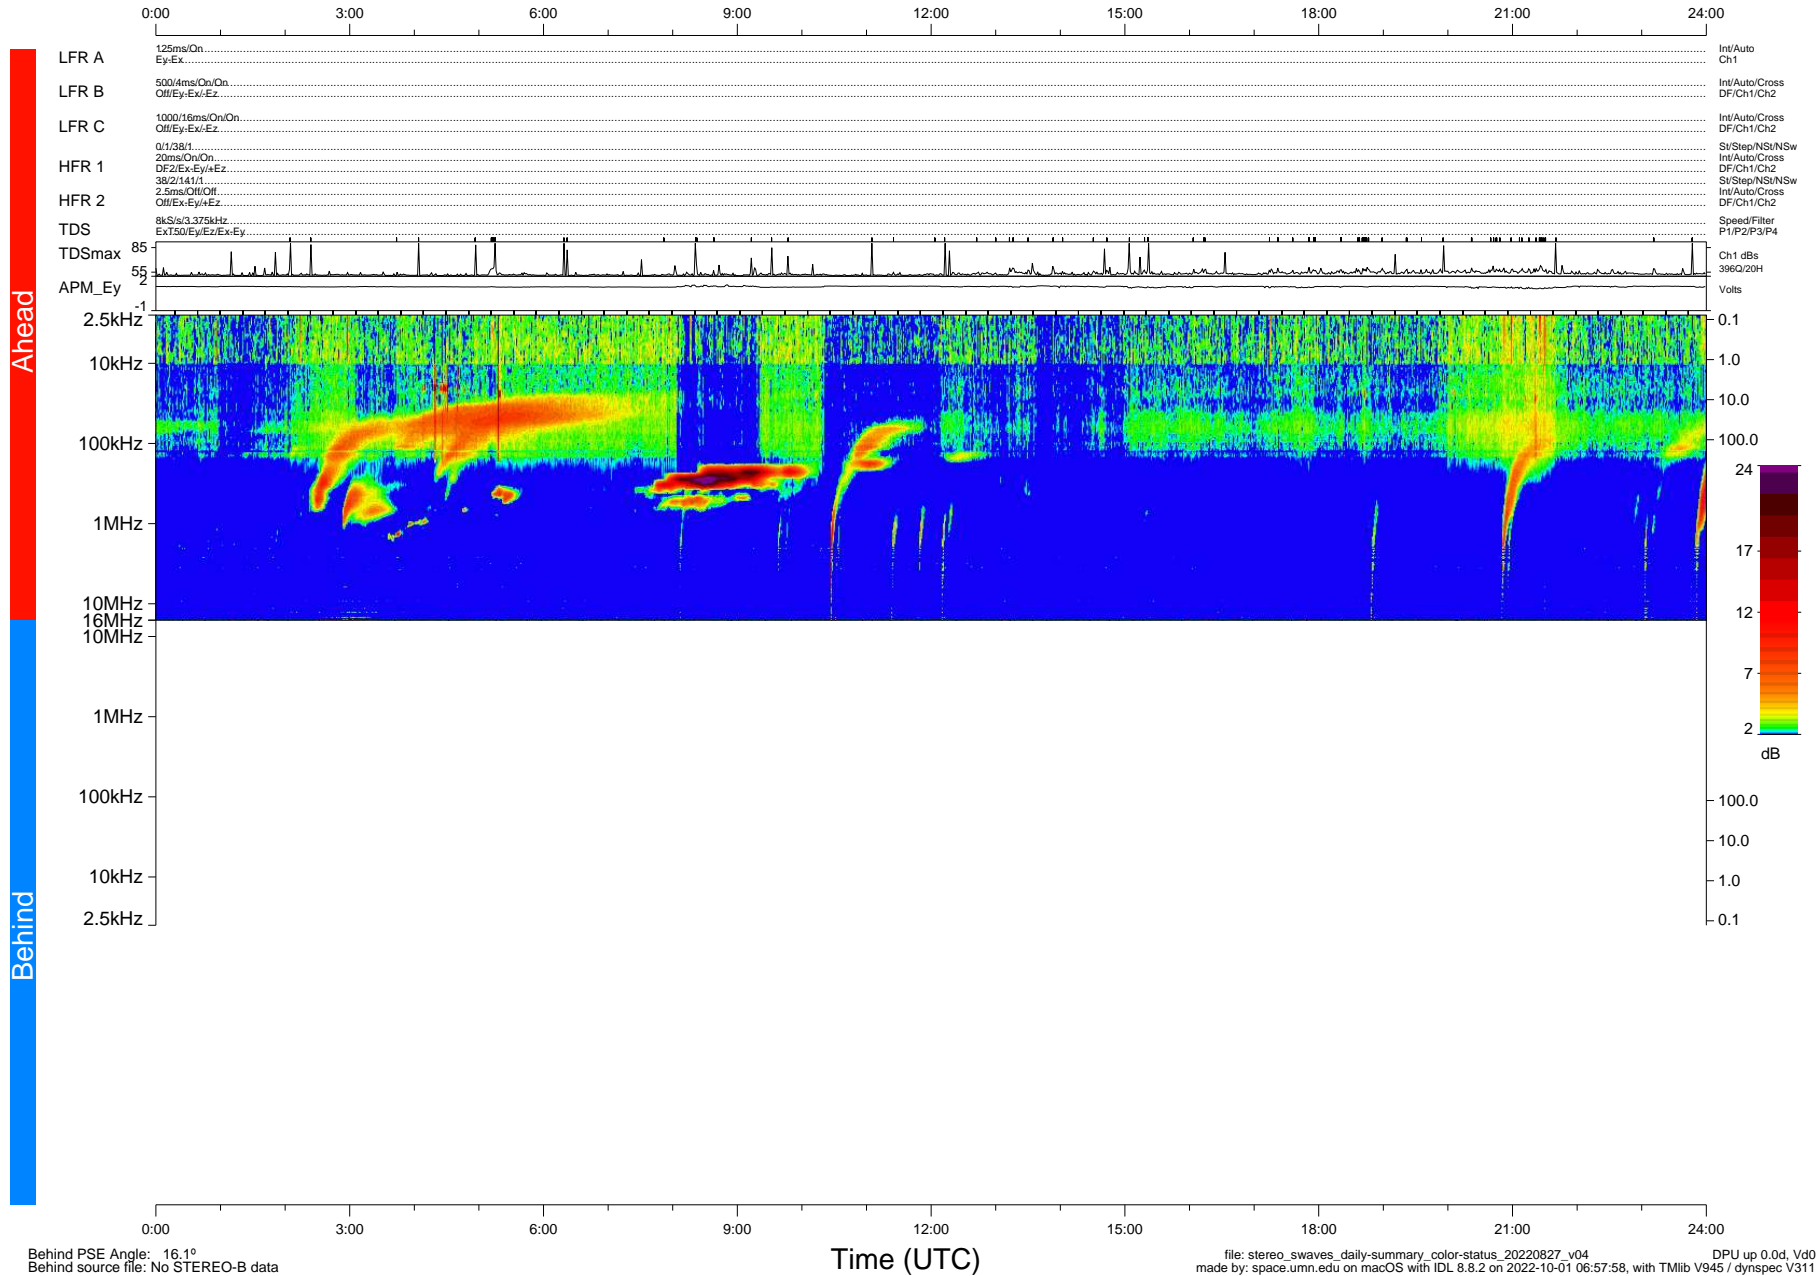

STEREO/WAVES Daily Summary - 27-Aug-2022 (DOY 239)

Ahead source file: swaves_ahead_2022_239_1_05.fin (Recovery: 100.0% HK, 110% Pkts)
Ahead PSE Angle: -20.4°

DPU up 2607.9d, V412d40

Behind PSE Angle: 16.1°
Behind source file: No STEREO-B data