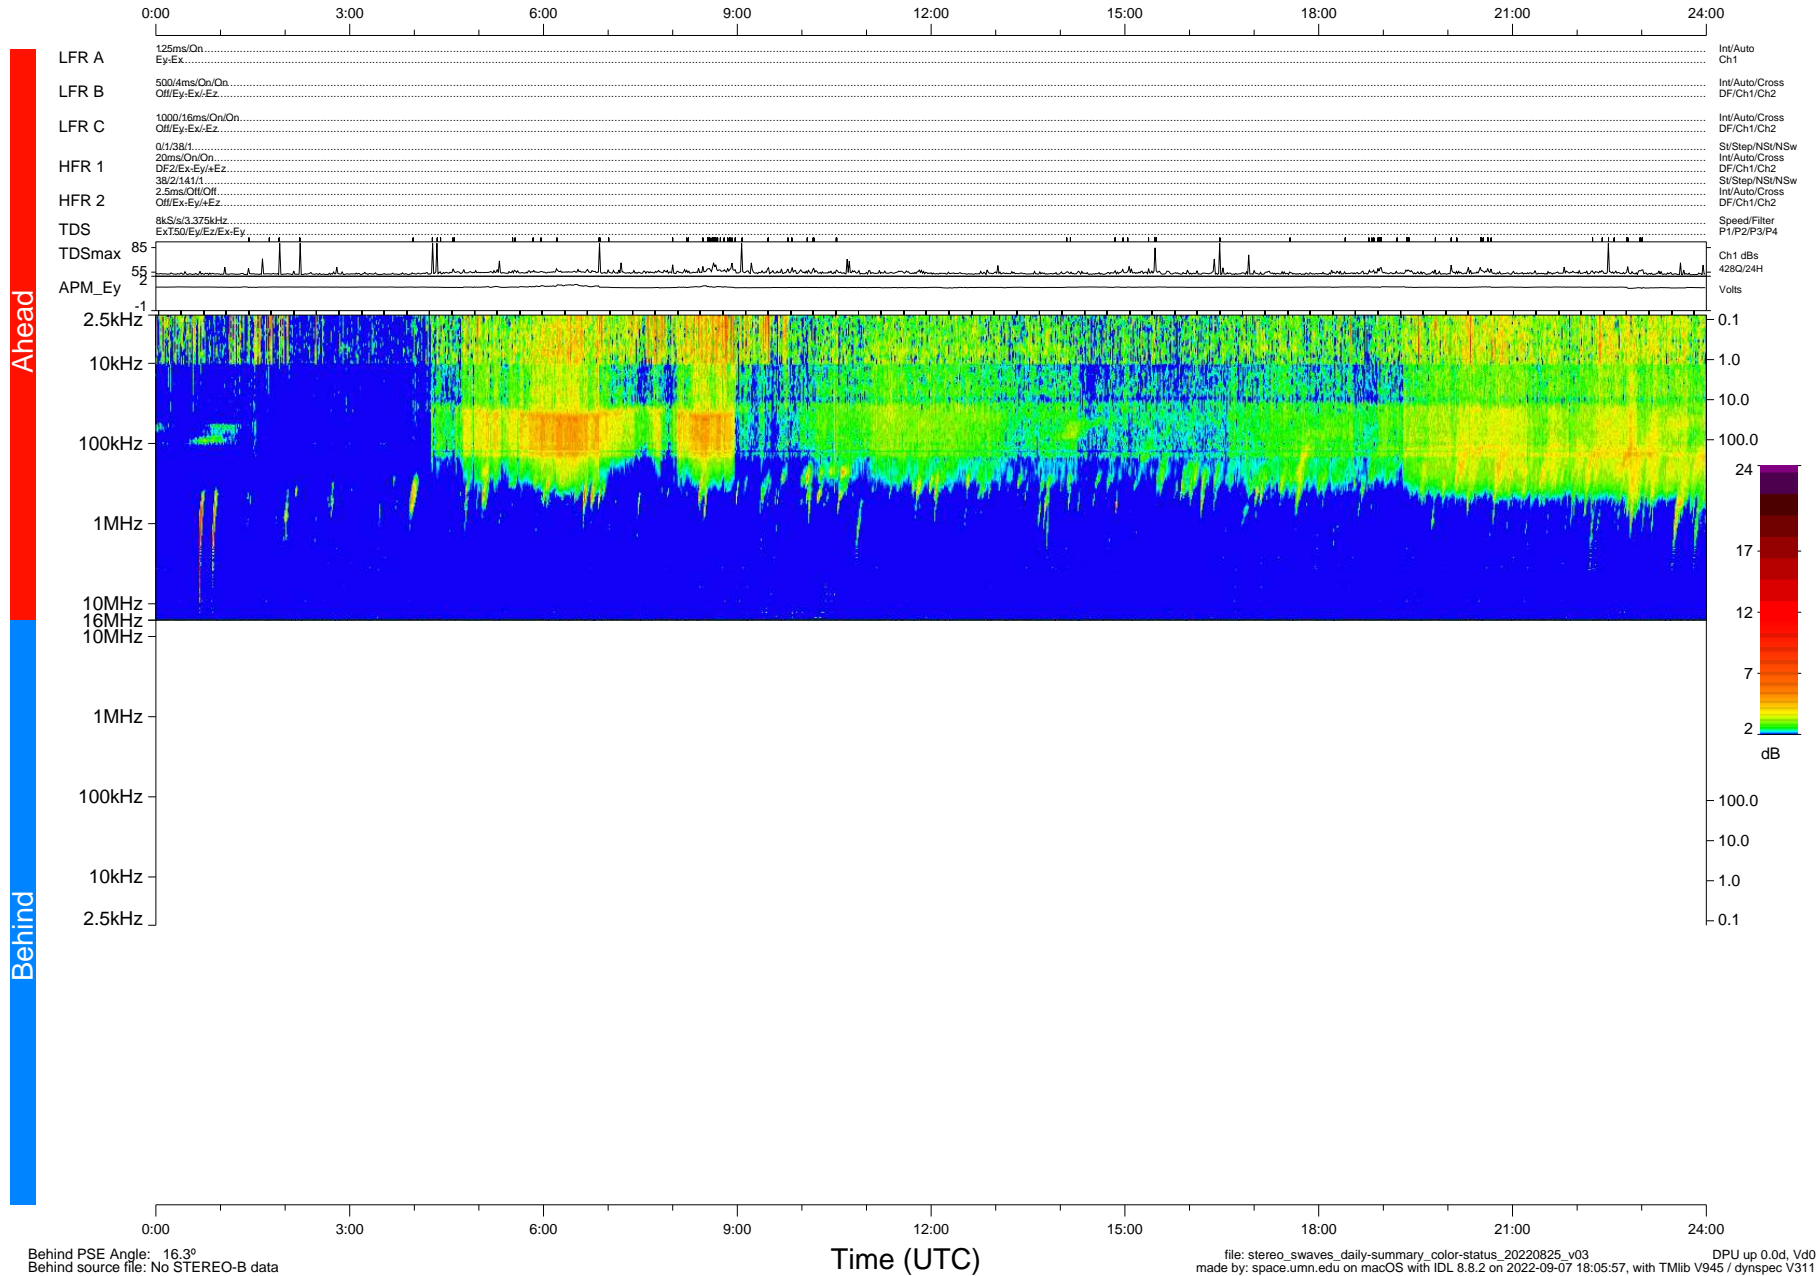

STEREO/WAVES Daily Summary - 25-Aug-2022 (DOY 237)

Ahead source file: swaves_ahead_2022_237_1_04.ptp (Recovery: 100.0% HK, 115% Pkts)
 Ahead PSE Angle: -20.6°

DPU up 2605.9d, V412d40

Behind PSE Angle: 16.3°
 Behind source file: No STEREO-B data

file: stereo_swaves_daily-summary_color-status_20220825_v03
 made by: space.umn.edu on macOS with IDL 8.8.2 on 2022-09-07 18:05:57, with Tlib V945 / dynspec V311
 DPU up 0.0d, Vd0